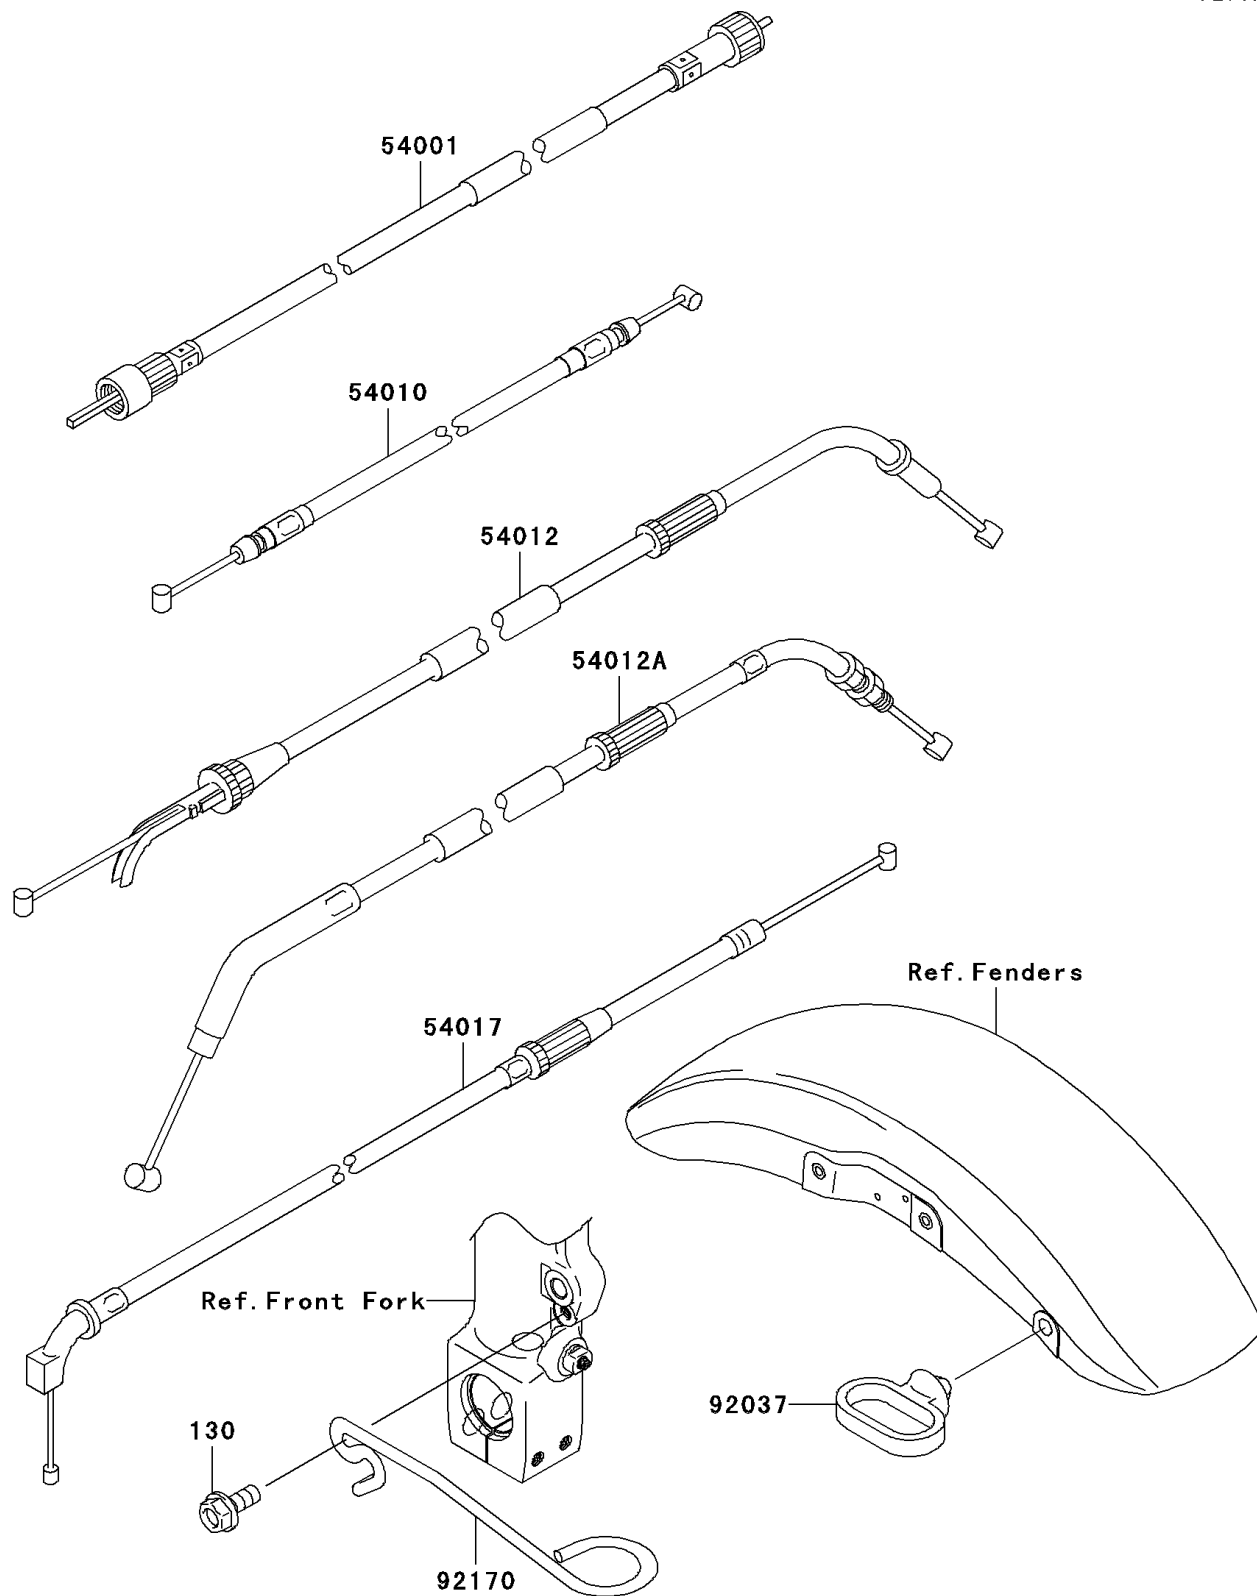

2004 ZRX1200 PARTS DIAGRAM

Cables

F2540

2004 ZRX1200 PARTS LIST

Cables

ITEM NAME	PART NUMBER	QUANTITY
BOLT-FLANGED,6X14,BLACK (Ref # 130)	130J0614	1
CABLE-SPEEDOMETER (Ref # 54001)	54001-1144	1
CABLE,SEAT LOCK (Ref # 54010)	54010-1109	1
CABLE-THROTTLE,OPENING (Ref # 54012)	54012-0015	1
CABLE-THROTTLE,CLOSING (Ref # 54012A)	54012-0020	1
CABLE-STARTER (Ref # 54017)	54017-1171	1
CLAMP,CABLE (Ref # 92037)	92037-1459	1
CLAMP,CABLE (Ref # 92170)	92170-1669	1