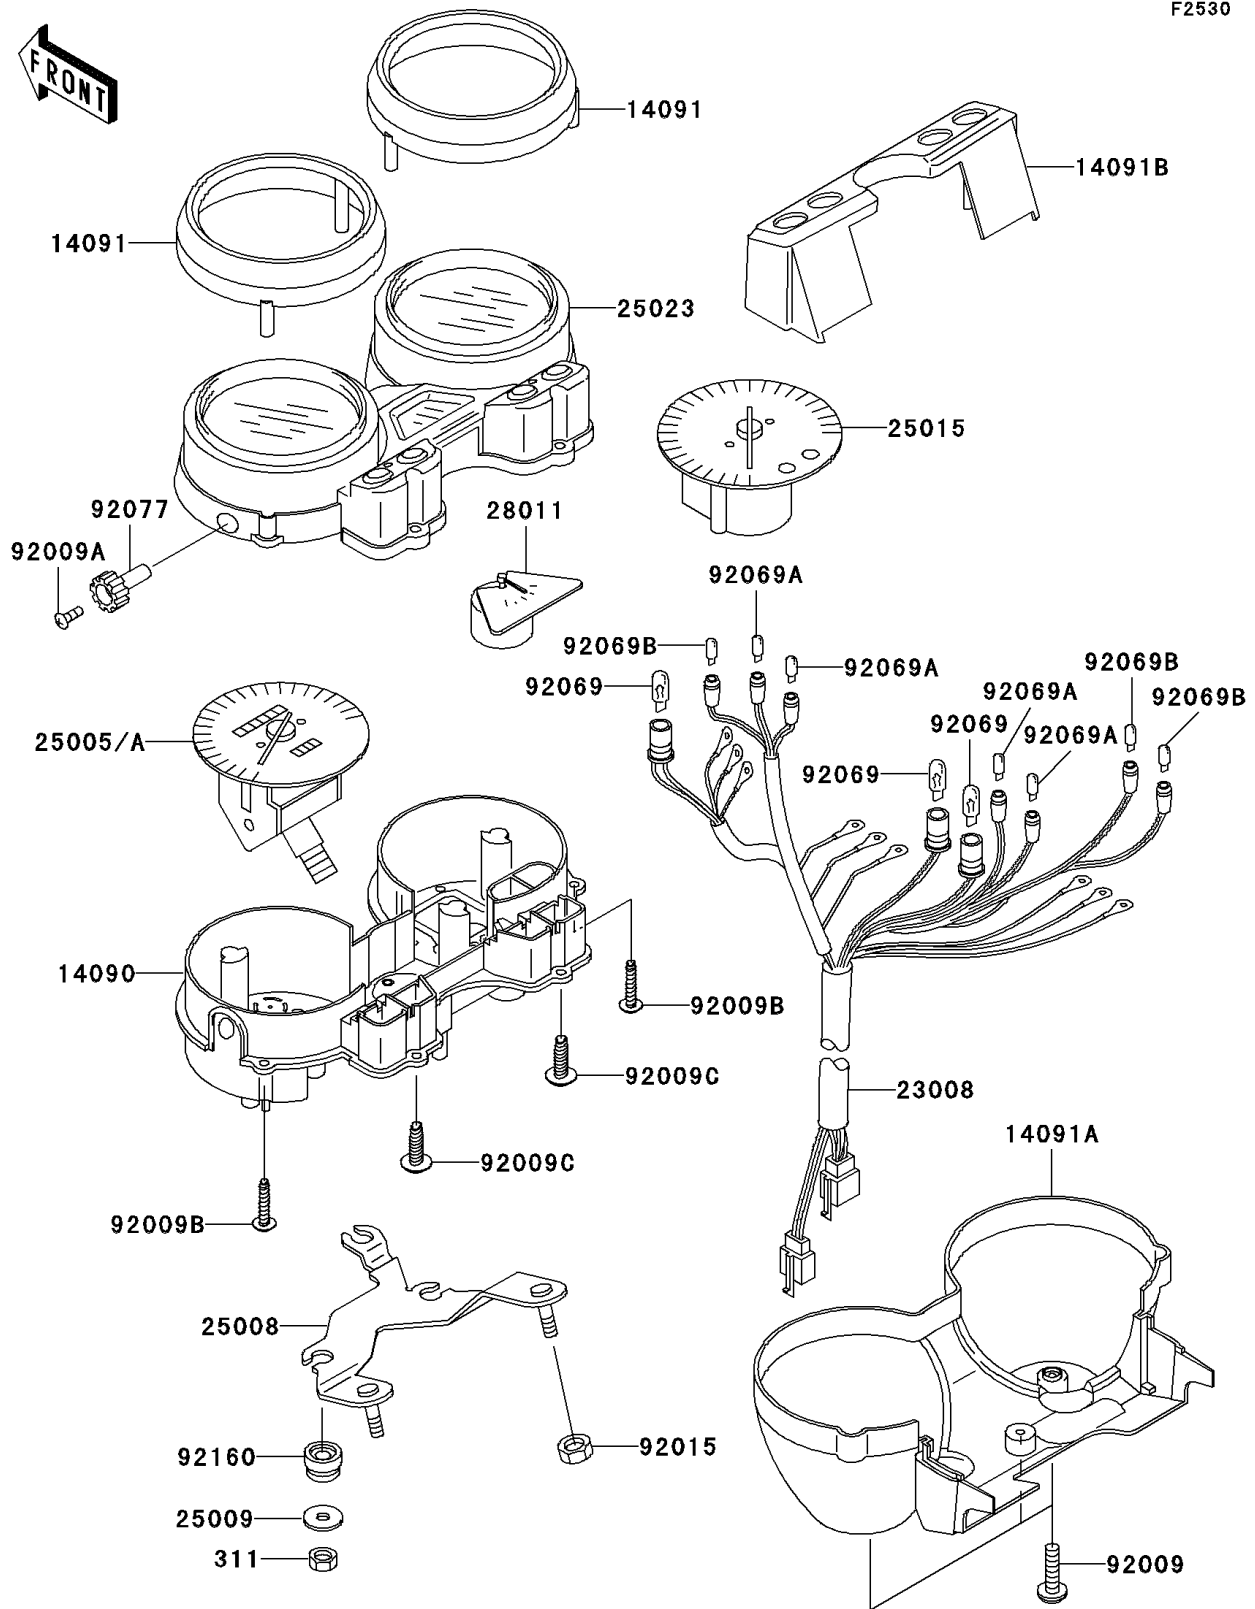

2004 ZRX1200 PARTS DIAGRAM

Meter(s)

F2530

2004 ZRX1200 PARTS LIST

Meter(s)

ITEM NAME	PART NUMBER	QUANTITY
NUT-HEX (Ref # 311)	311C0500	1
COVER,METER HOUSING (Ref # 14090)	14090-1842	1
COVER,SPEEDO&TACHOMETER (Ref # 14091)	14091-0129	1
COVER,METER,LWR (Ref # 14091A)	14091-0130	1
COVER,PILOT BOX,UPP (Ref # 14091B)	14091-1154	1
SOCKET-ASSY,METER (Ref # 23008)	23008-1583	1
BRACKET-METER (Ref # 25008)	25008-1213	1
WASHER,5.2X16X1.2 (Ref # 25009)	25009-004	1
TACHOMETER,X1000R/MIN (Ref # 25015)	25015-1364	1
COVER-METER CASE,UPP (Ref # 25023)	25023-1230	1
METER,FUEL (Ref # 28011)	28011-1216	1
SCREW,4X16,BLACK (Ref # 92009)	92009-1158	1
SCREW,2X6,BLACK (Ref # 92009A)	92009-1172	1
SCREW,TAPPING,3X16 (Ref # 92009B)	92009-1391	1
SCREW,TAPPING,4X14 (Ref # 92009C)	92009-1503	1
NUT,FLANGED,6MM,BLACK (Ref # 92015)	92015-1233	1
BULB,12V 1.7W,T10 (Ref # 92069)	92069-1059	1
BULB,12V 3W,T6.5 (Ref # 92069A)	92069-1068	1
BULB,12V 1.7W,T6.5 (Ref # 92069B)	92069-1070	1
KNOB,METER (Ref # 92077)	92077-1073	1
DAMPER (Ref # 92160)	92160-1178	1
SPEEDOMETER,MPH (Ref # 25005)	25005-0003	1
SPEEDOMETER,KPH (Ref # 25005A)	25005-1691	1