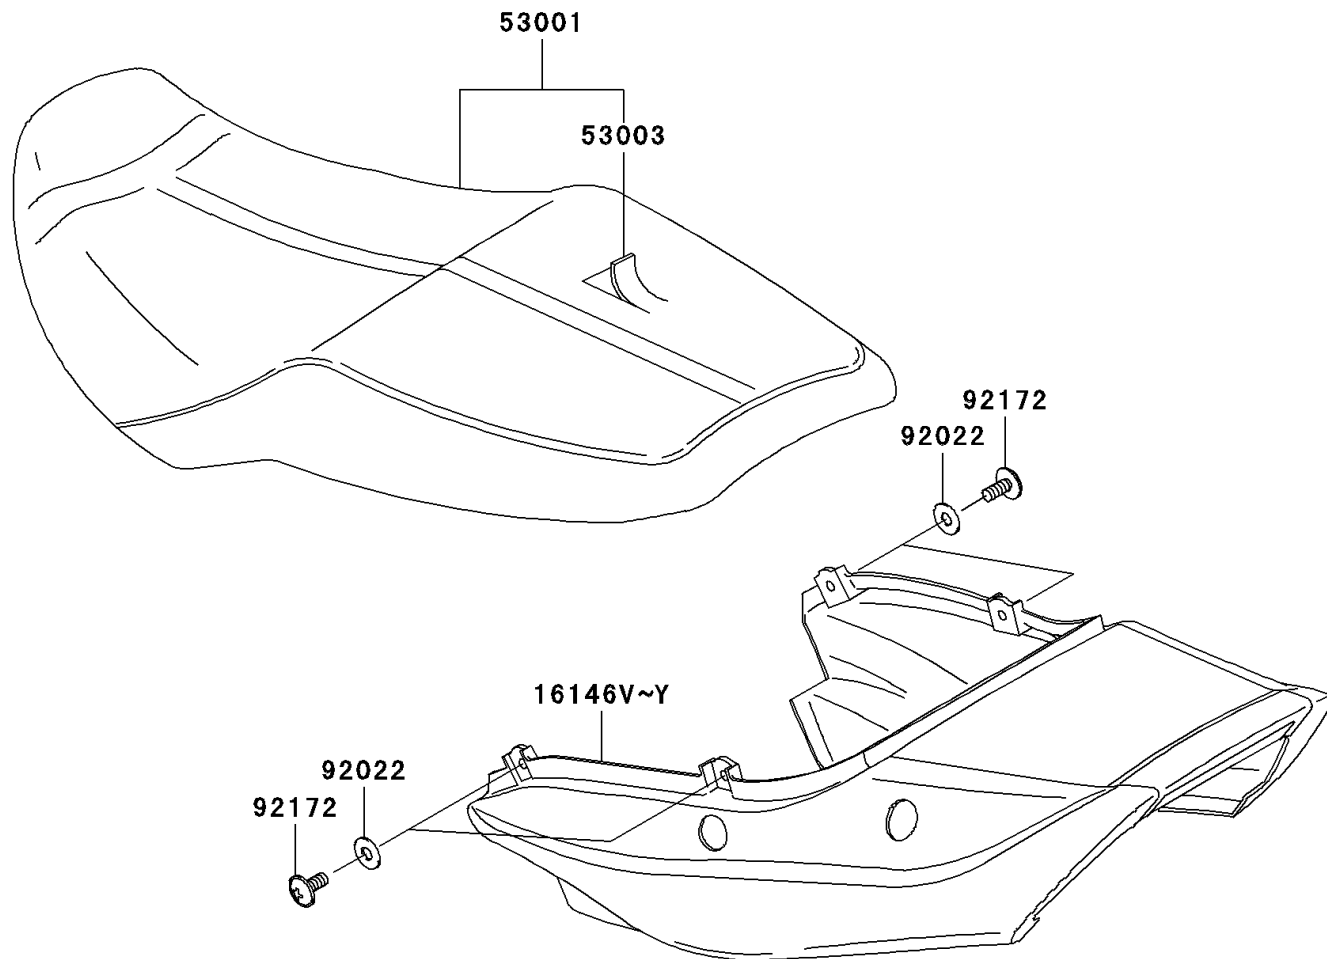

## 2004 ZRX1200 PARTS DIAGRAM

Seat

F2510

WD

	(16146V)	Green
(' 04)	(16146W)	Silver
	(16146X)	Red
(' 05)	(16146Y)	Green

## 2004 ZRX1200 PARTS LIST

Seat

ITEM NAME	PART NUMBER	QUANTITY
COVER-ASSY,SEAT,P.RED (Ref # 16146X)	16146-5108-234	1
SEAT-ASSY,DUAL,BLACK (Ref # 53001)	53001-1957-MA	1
LEATHER,SEAT,BLACK (Ref # 53003)	53003-1490-MA	1
WASHER,6.5X16X1 (Ref # 92022)	92022-1143	1
SCREW,6X14 (Ref # 92172)	92172-0004	1
COVER-ASSY,SEAT,C.L.GREEN (Ref # 16146V)	16146-5106-8N	1
COVER-ASSY,SEAT,G.SILVER (Ref # 16146W)	16146-5107-474	1