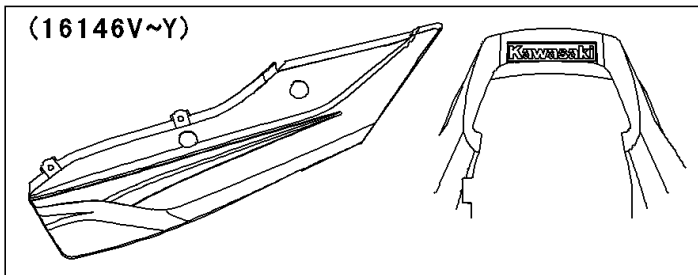

## 2004 ZRX1200 PARTS DIAGRAM

Seat

F2510

WD

	(16146V)	Green
(' 04)	(16146W)	Silver
	(16146X)	Red
(' 05)	(16146Y)	Green

## 2004 ZRX1200 PARTS LIST

Seat

ITEM NAME	PART NUMBER	QUANTITY
COVER-ASSY,SEAT,P.RED (Ref # 16146X)	16146-5108-234	1
SEAT-ASSY,DUAL,BLACK (Ref # 53001)	53001-1957-MA	1
LEATHER,SEAT,BLACK (Ref # 53003)	53003-1490-MA	1
WASHER,6.5X16X1 (Ref # 92022)	92022-1143	1
SCREW,6X14 (Ref # 92172)	92172-0004	1
COVER-ASSY,SEAT,C.L.GREEN (Ref # 16146V)	16146-5106-8N	1
COVER-ASSY,SEAT,G.SILVER (Ref # 16146W)	16146-5107-474	1