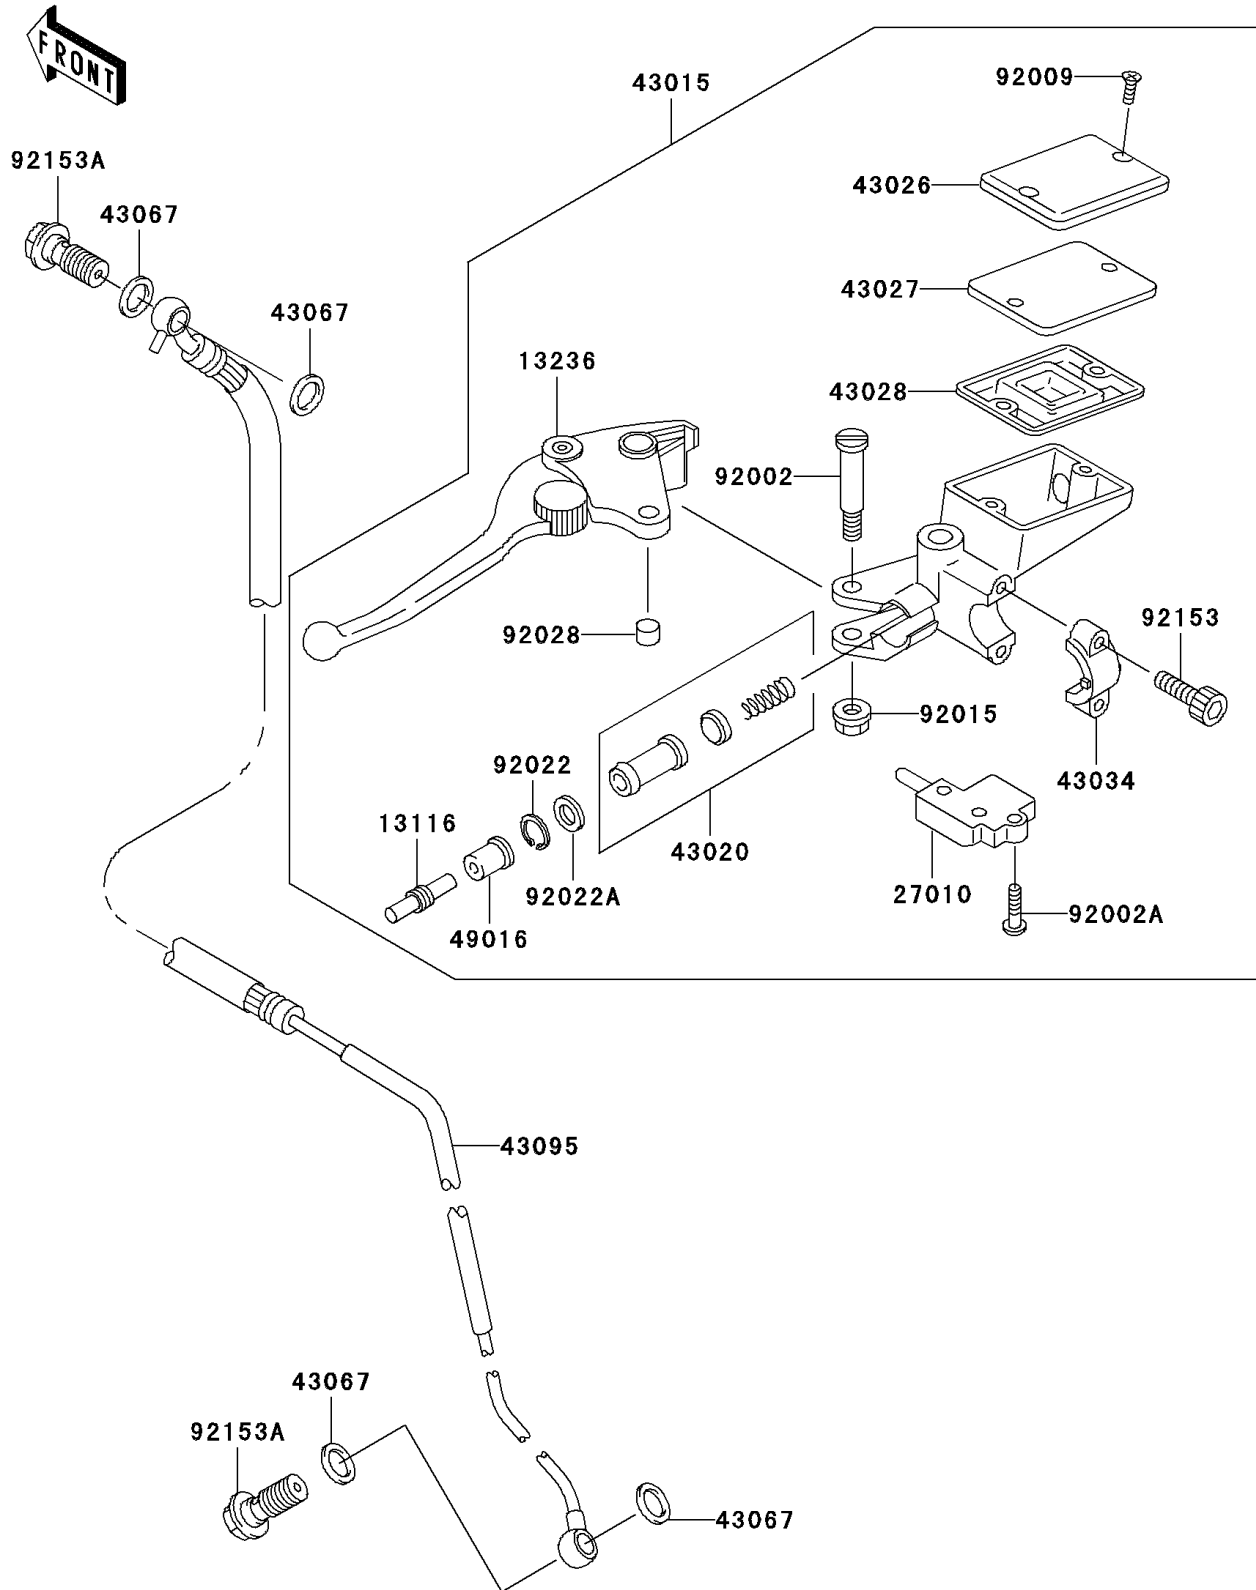

2004 ZRX1200 PARTS DIAGRAM

Clutch Master Cylinder

F2380

2004 ZRX1200 PARTS LIST

Clutch Master Cylinder

ITEM NAME	PART NUMBER	QUANTITY
ROD-PUSH,MASTER CYLINDER (Ref # 13116)	13116-1110	1
LEVER-COMP,CLUTCH (Ref # 13236)	13236-1237	1
SWITCH,CLUTCH (Ref # 27010)	27010-1406	1
CYLINDER-ASSY-MASTER,CLUTCH (Ref # 43015)	43015-1492	1
PISTON-COMP-BRAKE,CLUTCH (Ref # 43020)	43020-1055	1
CAP-BRAKE (Ref # 43026)	43026-1076	1
PLATE-DIAPHRAGM (Ref # 43027)	43027-1055	1
DIAPHRAGM,MASTER CYLINDER (Ref # 43028)	43028-1058	1
HOLDER-BRAKE,MASTER CYLINDER (Ref # 43034)	43034-1054	1
WASHER,10.5X15X1.5 (Ref # 43067)	43067-001	1
HOSE-BRAKE,CLUTCH (Ref # 43095)	43095-1232	1
COVER-SEAL,MASTER CYLINDER (Ref # 49016)	49016-1044	1
BOLT,LEVER SET,BLACK (Ref # 92002)	92002-1322	1
SCREW,4X16 (Ref # 92002A)	92002-1325	1
SCREW,4MM (Ref # 92009)	92009-1458	1
NUT,FLANGED,6MM,BLACK (Ref # 92015)	92015-1233	1
CIRCLIP (Ref # 92022)	92022-1605	1
WASHER,PISTON (Ref # 92022A)	92022-1606	1
BUSHING,MASTER CYLINDER (Ref # 92028)	92028-1310	1
BOLT,SOCKET,6X20 (Ref # 92153)	92153-0417	1
BOLT,OIL,L=23 (Ref # 92153A)	92153-0627	1