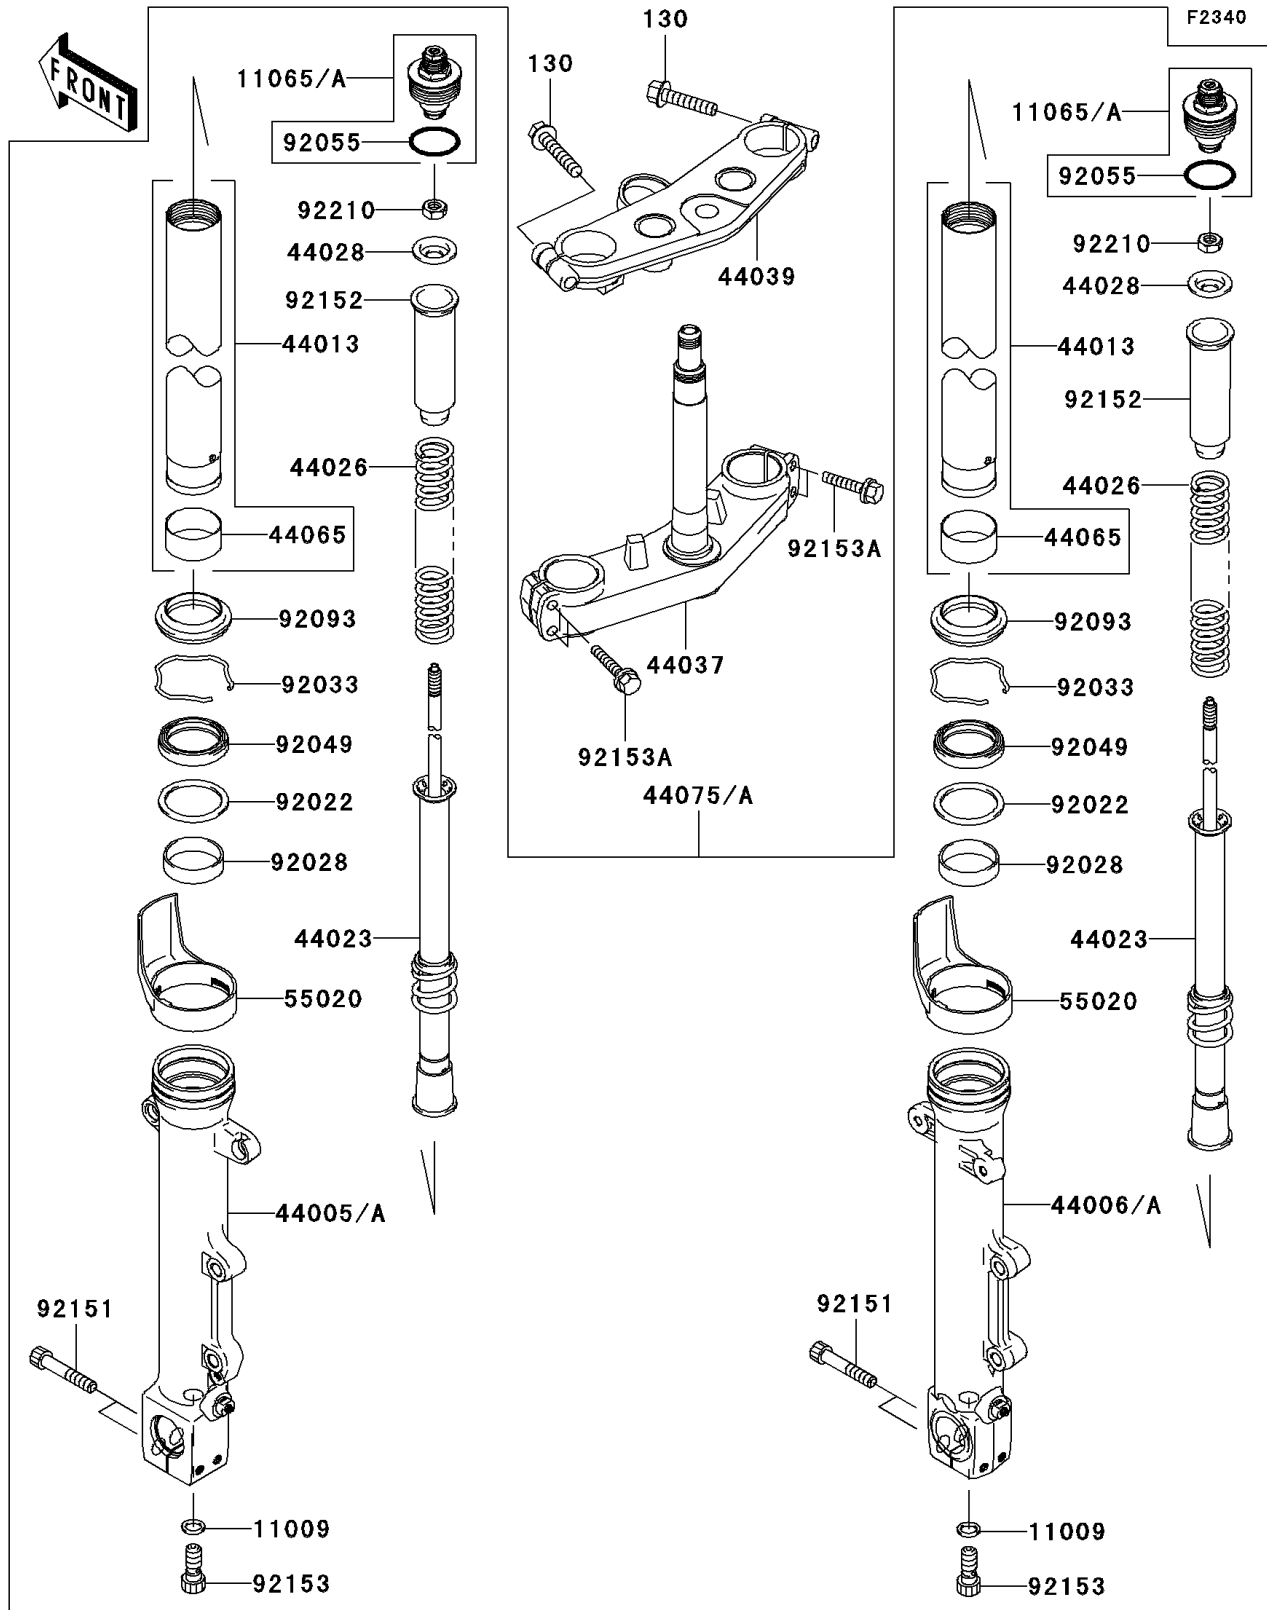

2004 ZRX1200 PARTS DIAGRAM

Front Fork

2004 ZRX1200 PARTS LIST

Front Fork

ITEM NAME	PART NUMBER	QUANTITY
BOLT-FLANGED (Ref # 130)	130J1045	1
GASKET,PIPE-COMP-SUSP (Ref # 11009)	11009-1325	1
CAP (Ref # 11065)	11065-0076	1
PIPE-LEFT FORK OUTER (Ref # 44005)	44005-0026	1
PIPE-RIGHT FORK OUTER (Ref # 44006)	44006-0026	1
PIPE-FORK INNER (Ref # 44013)	44013-0021	1
CYLINDER-SET-FORK (Ref # 44023)	44023-0024	1
SPRING-FRONT FORK (Ref # 44026)	44026-0049	1
GUIDE-FORK SPRING (Ref # 44028)	44028-0002	1
HOLDER-FORK UNDER (Ref # 44037)	44037-0018	1
HOLDER-FORK UPPER (Ref # 44039)	44039-1318	1
BUSHING-FRONT FORK,INNER PIPE (Ref # 44065)	44065-1142	1
DAMPER-SET-FORK (Ref # 44075)	44075-0050	1
GUARD,FORK (Ref # 55020)	55020-1691	1
WASHER (Ref # 92022)	92022-1299	1
BUSHING (Ref # 92028)	92028-1784	1
RING-SNAP (Ref # 92033)	92033-1077	1
SEAL-OIL,FORK OUTER TUBE (Ref # 92049)	92049-1496	1
RING-O (Ref # 92055)	92055-0062	1
SEAL,FORK OUTER TUBE (Ref # 92093)	92093-1480	1
BOLT,SOCKET,8X45 (Ref # 92151)	92151-1991	1
COLLAR,FORK (Ref # 92152)	92152-0207	1
BOLT,SOCKET,10X25 (Ref # 92153)	92153-0548	1
BOLT,FLANGED,8X40 (Ref # 92153A)	92153-0739	1
NUT (Ref # 92210)	92210-0158	1