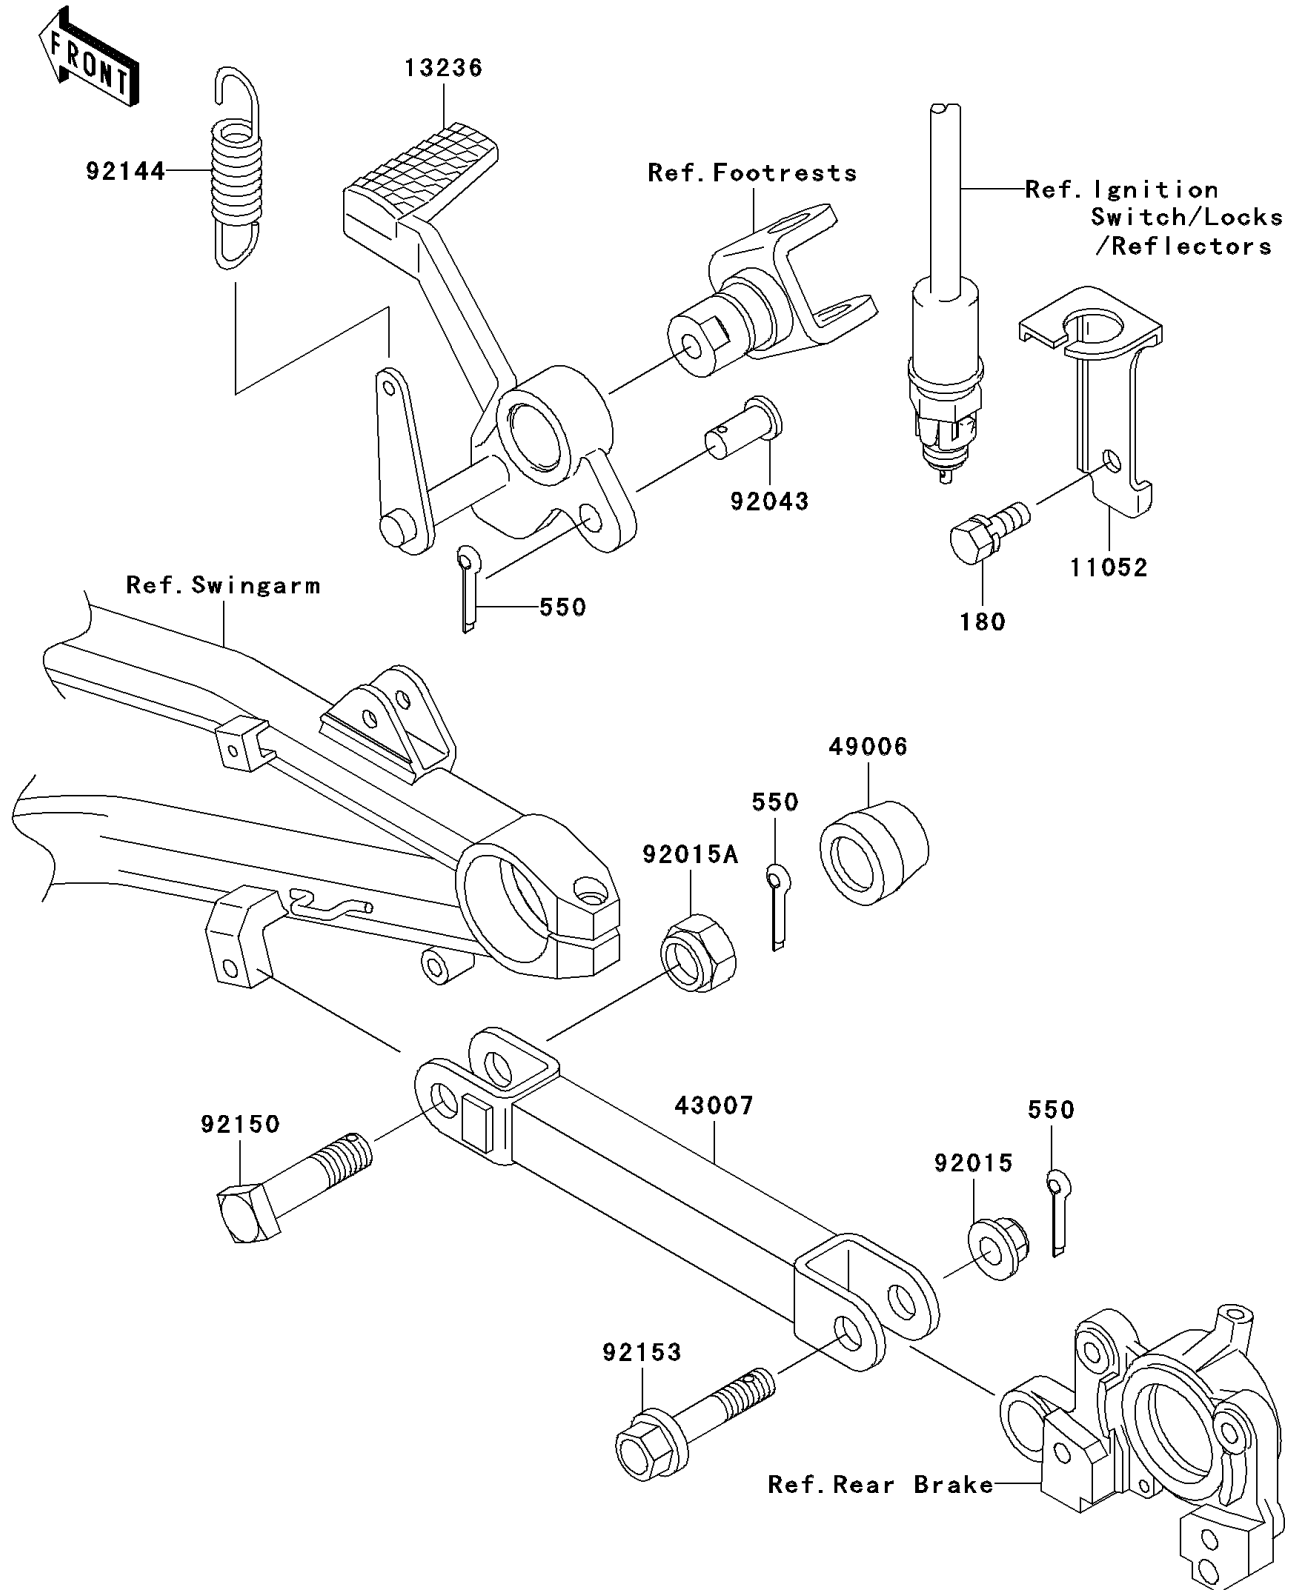

2004 ZRX1200 PARTS DIAGRAM

Brake Pedal/Torque Link

F2260

2004 ZRX1200 PARTS LIST

Brake Pedal/Torque Link

ITEM NAME	PART NUMBER	QUANTITY
BOLT-UPSET-WS (Ref # 180)	180H0614	1
PIN-COTTER,2.0X15 (Ref # 550)	550D2015	1
BRACKET,RR BRAKE SWITCH (Ref # 11052)	11052-1358	1
LEVER-COMP,PEDAL (Ref # 13236)	13236-1293	1
ROD-TORQUE (Ref # 43007)	43007-1194	1
BOOT (Ref # 49006)	49006-1275	1
NUT,8MM (Ref # 92015)	92015-1432	1
NUT,10MM (Ref # 92015A)	92015-1883	1
PIN,8MM (Ref # 92043)	92043-1303	1
SPRING,PAD (Ref # 92144)	92144-1470	1
BOLT,10X39.5 (Ref # 92150)	92150-1598	1
BOLT,FLANGED,8X38 (Ref # 92153)	92153-1053	1