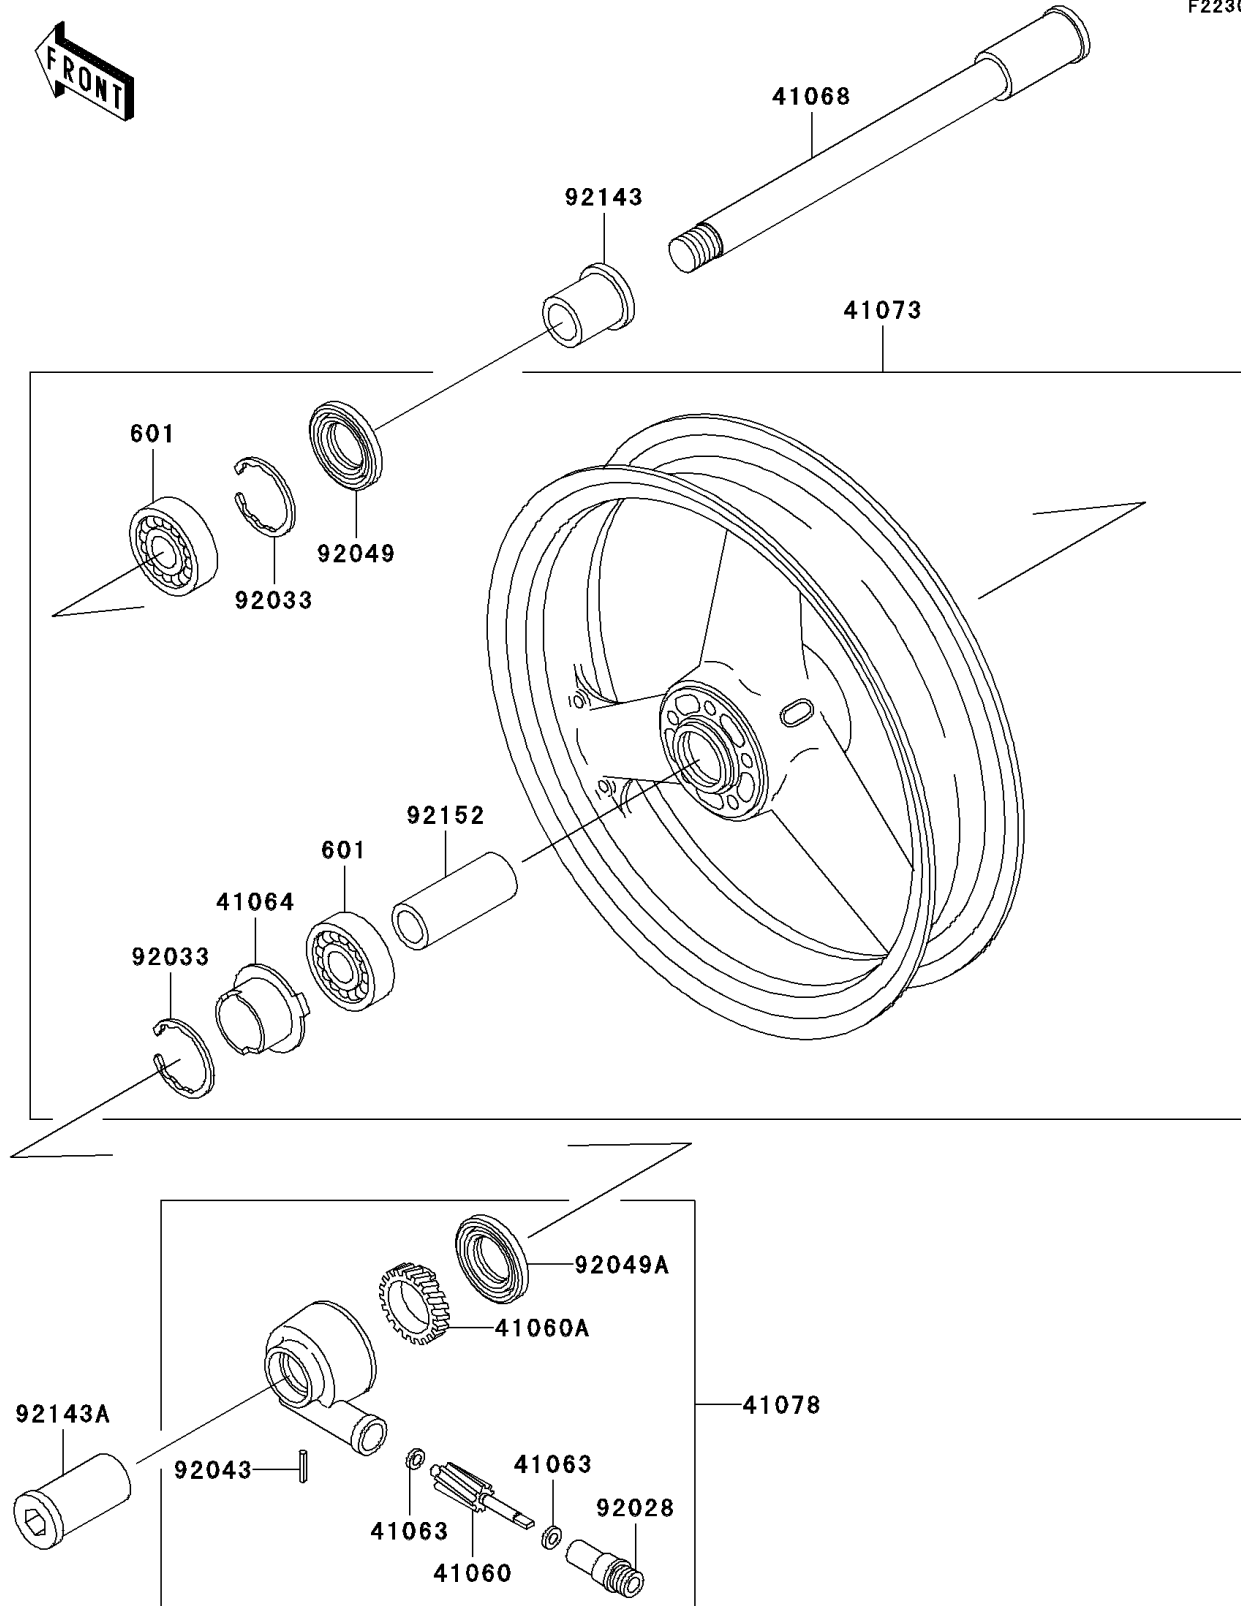

2004 ZRX1200 PARTS DIAGRAM

Front Wheel

F2230

2004 ZRX1200 PARTS LIST

Front Wheel

ITEM NAME	PART NUMBER	QUANTITY
BEARING-BALL,#6005UU (Ref # 601)	601B6005UU	1
GEAR-METER SCREW,9T (Ref # 41060)	41060-1140	1
GEAR-METER SCREW,24T (Ref # 41060A)	41060-1141	1
WASHER,5.1X9X0.4 (Ref # 41063)	41063-001	1
RECEIVER-SPEEDOMETER (Ref # 41064)	41064-1055	1
AXLE,FR (Ref # 41068)	41068-1327	1
WHEEL-ASSY,FR,BLACK (Ref # 41073)	41073-0016-R2	1
CASE-ASSY-METER GEAR (Ref # 41078)	41078-1082	1
BUSHING,METER GEAR CASE (Ref # 92028)	92028-1634	1
RING-SNAP,47MM (Ref # 92033)	92033-1042	1
PIN,SPRING,3X18 (Ref # 92043)	92043-1454	1
SEAL-OIL,BJN 32 47 5 (Ref # 92049)	92049-1377	1
SEAL-OIL,BJN-C2 35 52 5 (Ref # 92049A)	92049-1378	1
COLLAR,FR AXLE,RH,L=17.5 (Ref # 92143)	92143-1477	1
COLLAR,FR AXLE,LH,L=44.5 (Ref # 92143A)	92143-1478	1
COLLAR,FR HUB (Ref # 92152)	92152-0128	1