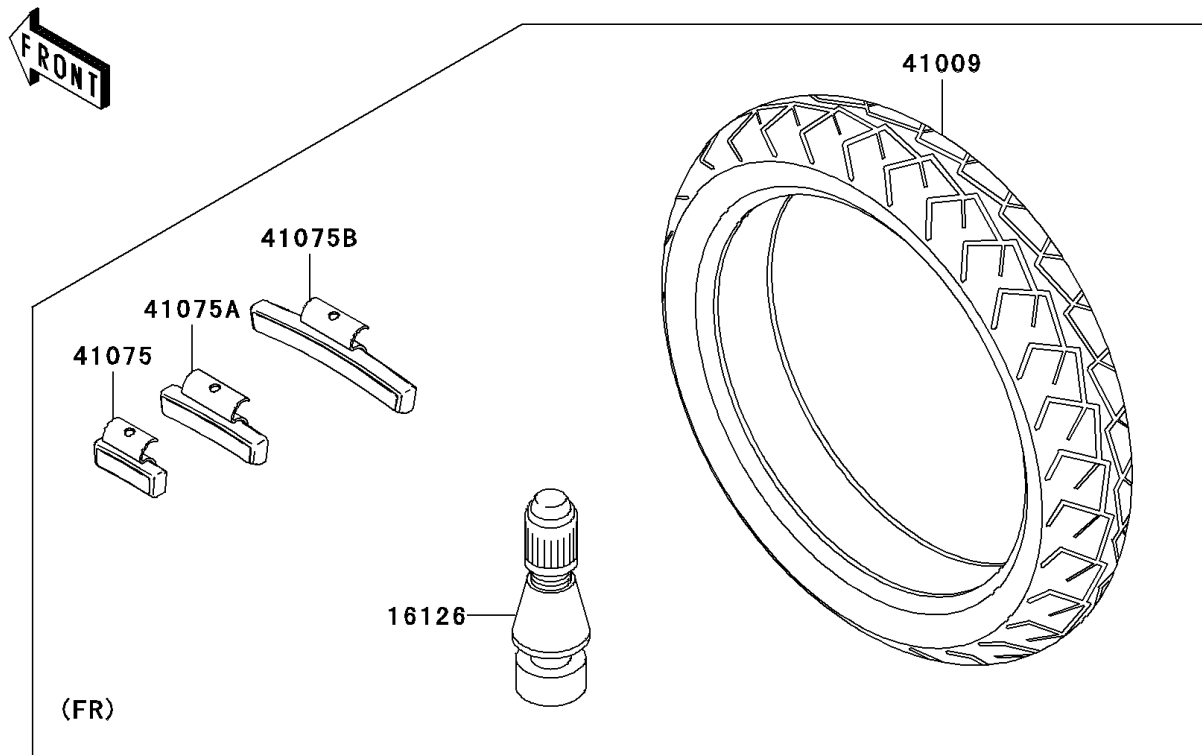

## 2004 ZRX1200 PARTS DIAGRAM

Tires

F2210

## 2004 ZRX1200 PARTS LIST

Tires

ITEM NAME	PART NUMBER	QUANTITY
VALVE,TIRE (Ref # 16126)	16126-1140	1
TIRE,FR,120/70ZR17(58W),BT020F (Ref # 41009)	41009-1355	1
TIRE,RR,180/55ZR17(73W),BT020R (Ref # 41009A)	41009-1356	1
BALANCER-WHEEL,10G,SILVER (Ref # 41075)	41075-0014	1
BALANCER-WHEEL,20G,SILVER (Ref # 41075A)	41075-0015	1
BALANCER-WHEEL,30G,SILVER (Ref # 41075B)	41075-0016	1