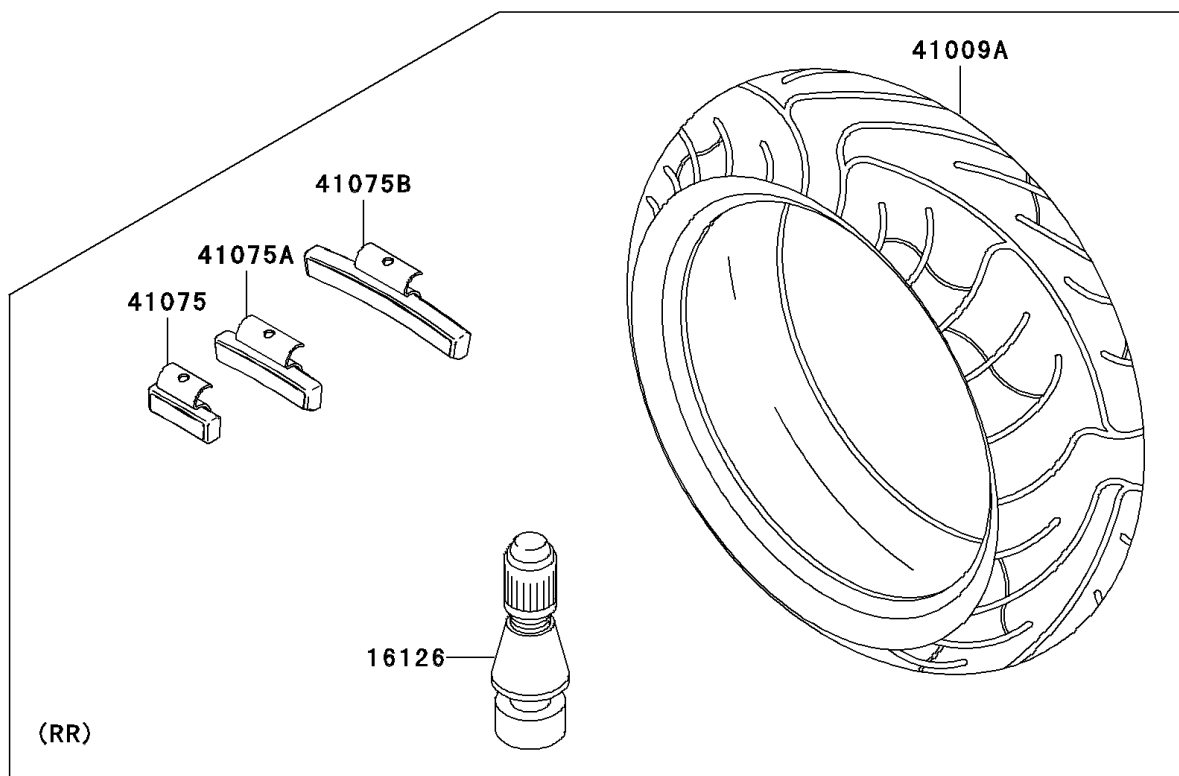

## 2004 ZRX1200 PARTS DIAGRAM

Tires

F2210

## 2004 ZRX1200 PARTS LIST

Tires

ITEM NAME	PART NUMBER	QUANTITY
VALVE,TIRE (Ref # 16126)	16126-1140	1
TIRE,FR,120/70ZR17(58W),BT020F (Ref # 41009)	41009-1355	1
TIRE,RR,180/55ZR17(73W),BT020R (Ref # 41009A)	41009-1356	1
BALANCER-WHEEL,10G,SILVER (Ref # 41075)	41075-0014	1
BALANCER-WHEEL,20G,SILVER (Ref # 41075A)	41075-0015	1
BALANCER-WHEEL,30G,SILVER (Ref # 41075B)	41075-0016	1