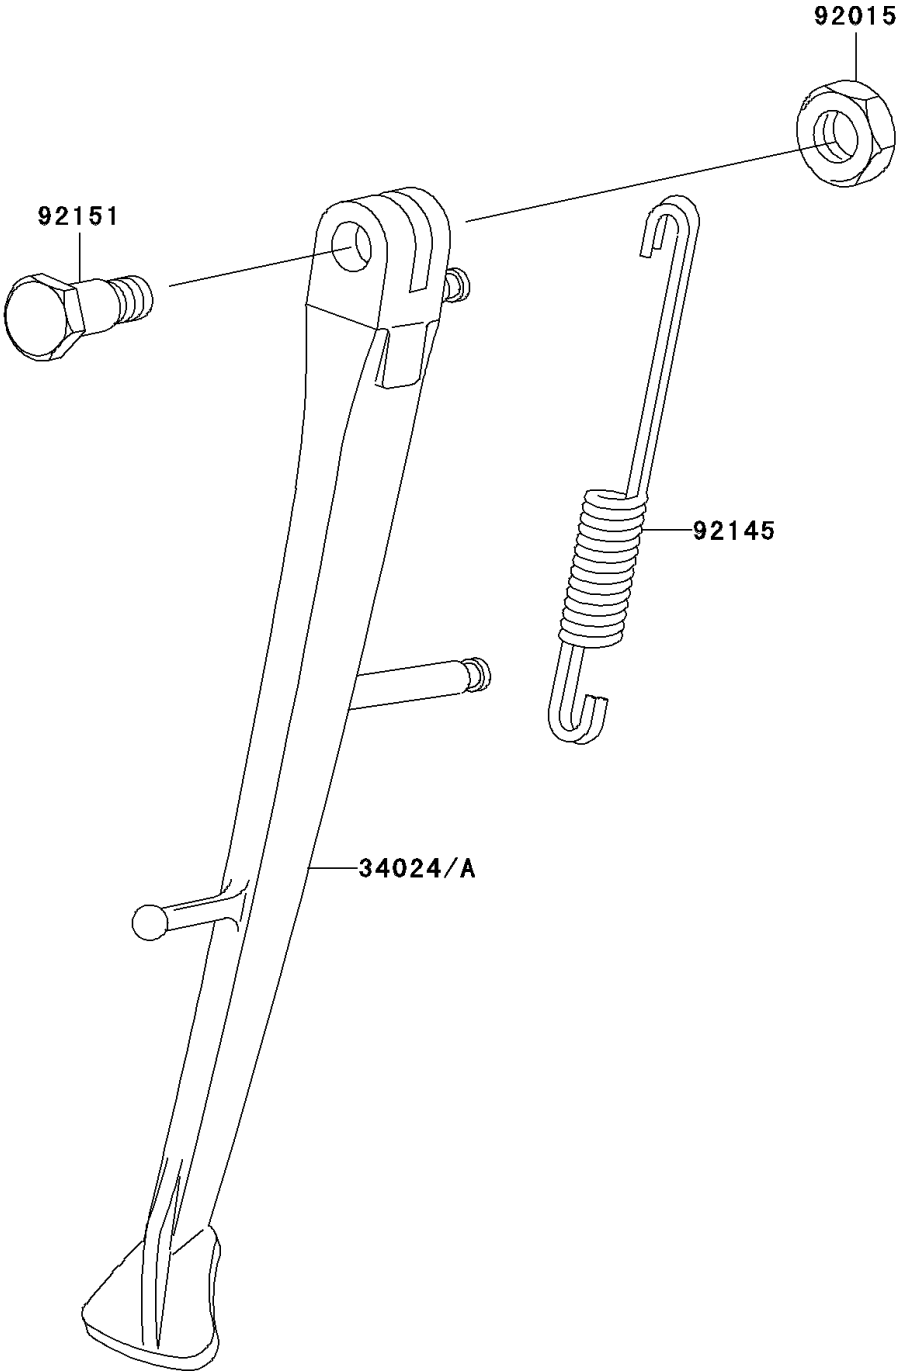

2004 ZRX1200 PARTS DIAGRAM

Stand(s)

F2190

2004 ZRX1200 PARTS LIST

Stand(s)

| ITEM NAME | PART NUMBER | QUANTITY |
|-----------------------------------|-------------|----------|
| STAND-SIDE (Ref # 34024A) | 34024-1382 | 1 |
| NUT,LOCK,10MM,BLACK (Ref # 92015) | 92015-1188 | 1 |
| SPRING,SIDE STAND (Ref # 92145) | 92145-0083 | 1 |
| BOLT,SIDE STAND (Ref # 92151) | 92151-1291 | 1 |