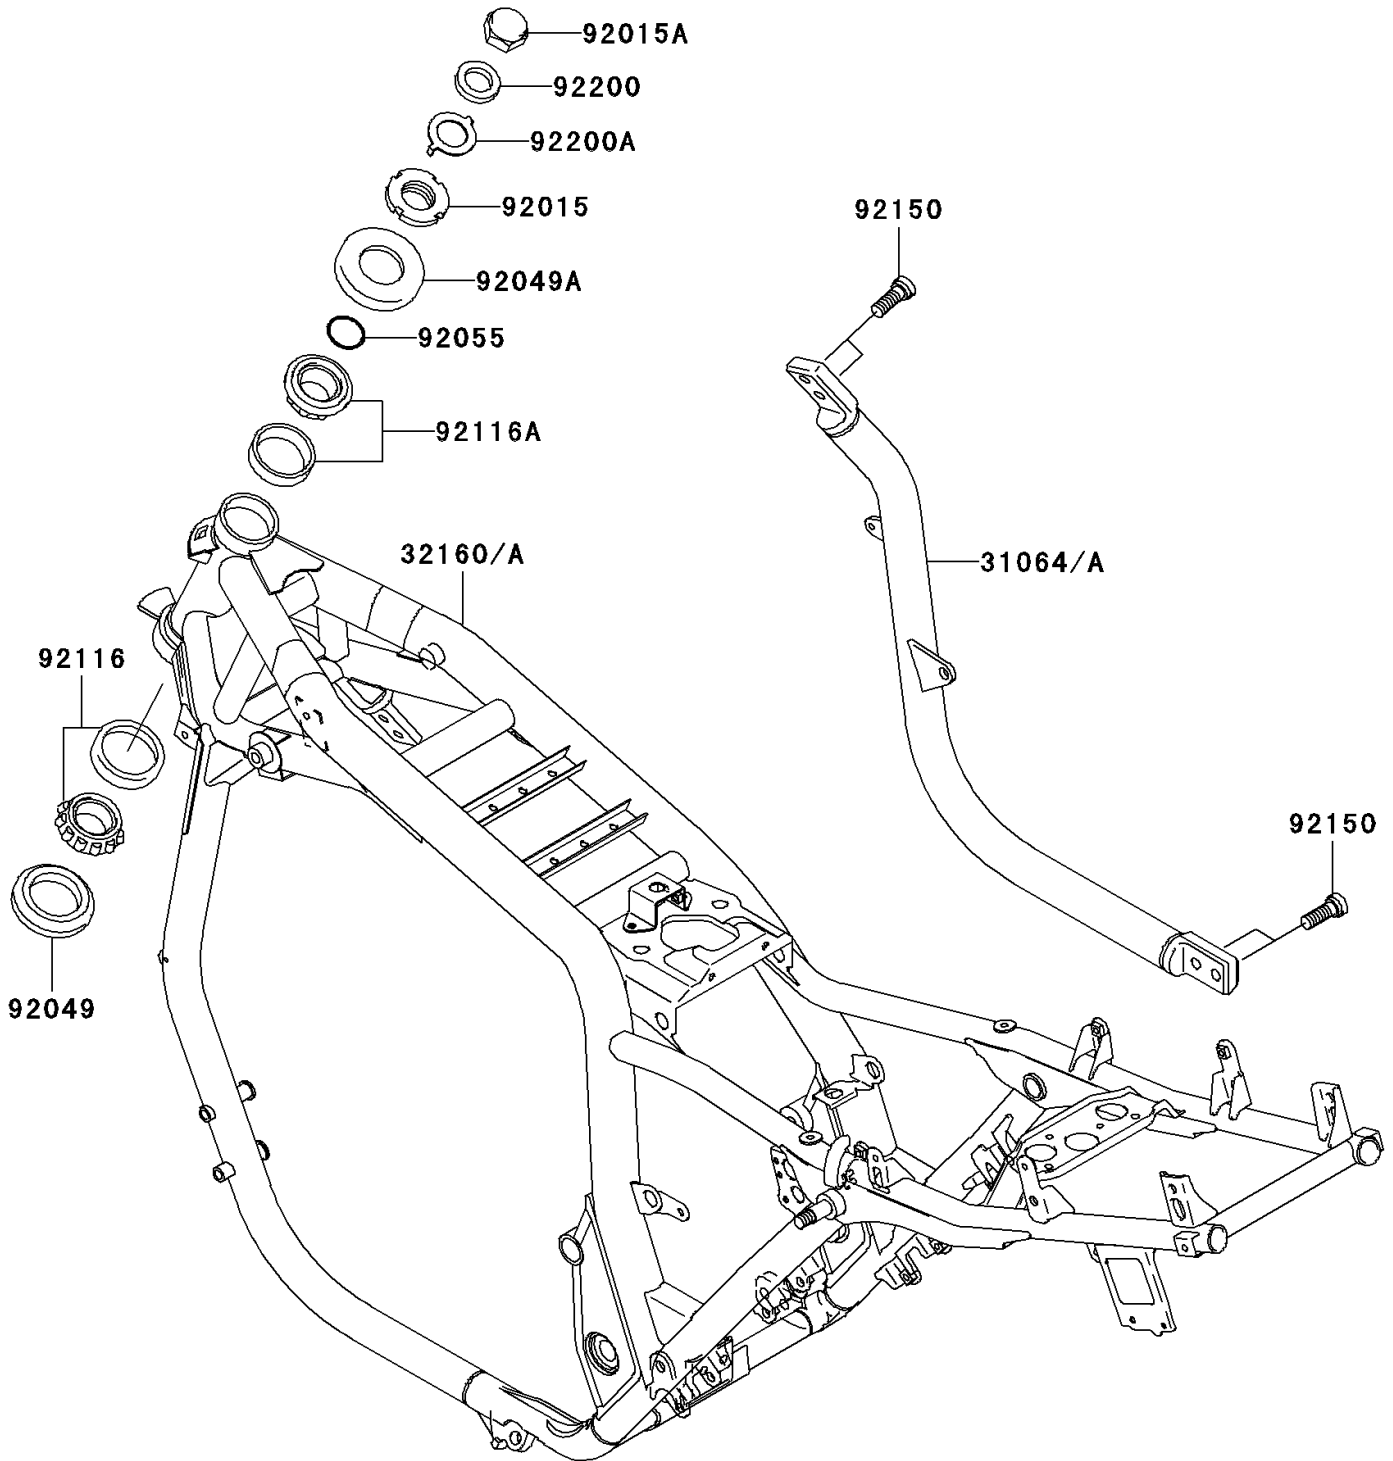

2004 ZRX1200 PARTS DIAGRAM

Frame

F2120

2004 ZRX1200 PARTS LIST

Frame

ITEM NAME	PART NUMBER	QUANTITY
PIPE-COMP,DOWNTUBE,RH (Ref # 31064A)	31064-1200	1
FRAME-COMP (Ref # 32160)	32160-0039	1
NUT,25MM,T=12 (Ref # 92015)	92015-1546	1
NUT,CAP,18MM (Ref # 92015A)	92015-1736	1
SEAL-OIL,XMHE36X52X4J (Ref # 92049)	92049-1162	1
SEAL-OIL,STEERING STEM (Ref # 92049A)	92049-1214	1
RING-O,ID=24.5 (Ref # 92055)	92055-1459	1
BEARING-ROLLER,HR320/28XJ (Ref # 92116)	92116-1009	1
BEARING-ROLLER,HI-CAP32005JR-1 (Ref # 92116A)	92116-1056	1
BOLT,SOCKET,10X30 (Ref # 92150)	92150-1690	1
WASHER,19X32X2.6 (Ref # 92200)	92200-0100	1
WASHER,CLAW,18.5X30X2.3 (Ref # 92200A)	92200-1357	1