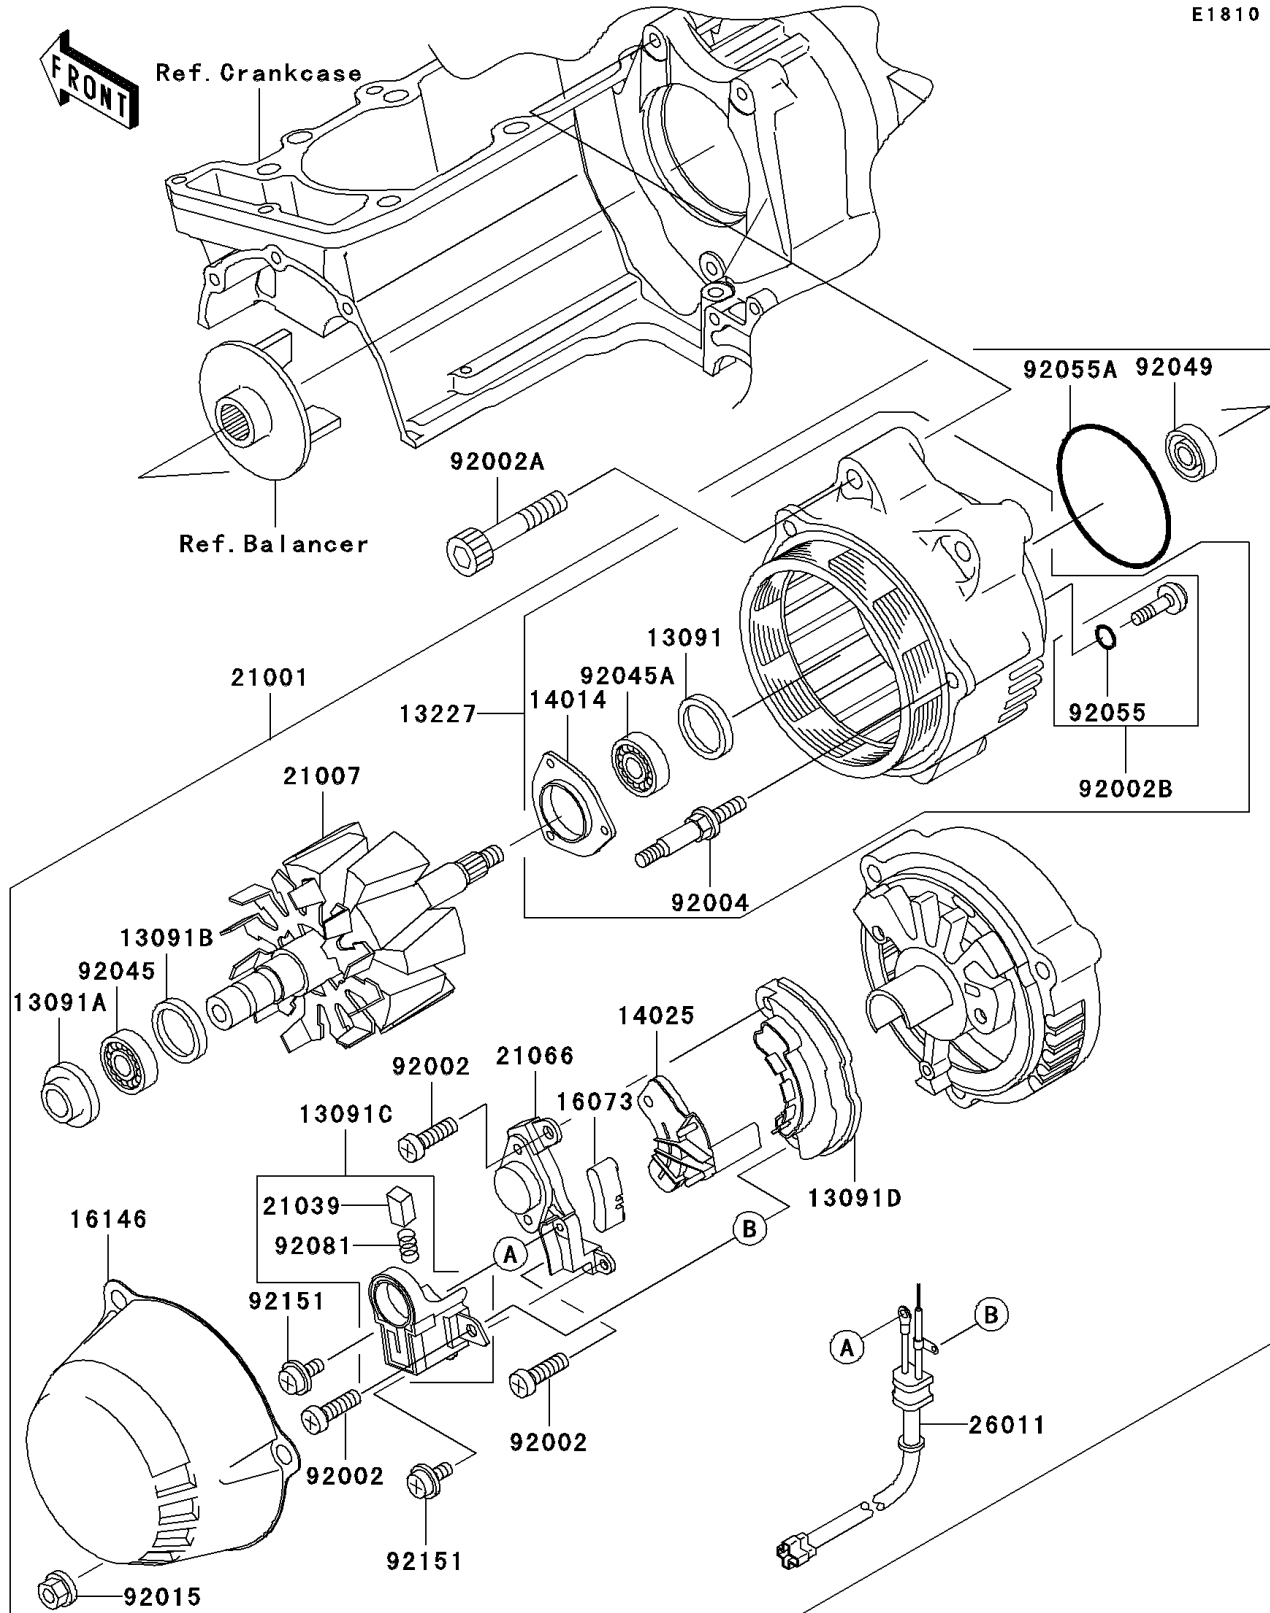

## 2004 ZRX1200 PARTS DIAGRAM

Generator

E1810

## 2004 ZRX1200 PARTS LIST

Generator

ITEM NAME	PART NUMBER	QUANTITY
HOLDER,BEARING (Ref # 13091)	13091-1326	1
HOLDER,COVER (Ref # 13091A)	13091-1327	1
HOLDER,BEARING (Ref # 13091B)	13091-1328	1
HOLDER,BRUSH (Ref # 13091C)	13091-1465	1
RECTIFIER (Ref # 13091D)	13091-1466	1
HOUSING,GENERATOR (Ref # 13227)	13227-1127	1
PLATE-POSITION (Ref # 14014)	14014-1065	1
COVER,RECTIFIER (Ref # 14025)	14025-1942	1
INSULATOR (Ref # 16073)	16073-1062	1
COVER-ASSY,GENERATOR (Ref # 16146)	16146-1074	1
GENERATOR (Ref # 21001)	21001-1150	1
ROTOR,GENERATOR (Ref # 21007)	21007-1196	1
BRUSH,CARBON (Ref # 21039)	21039-1052	1
REGULATOR-VOLTAGE (Ref # 21066)	21066-1076	1
WIRE-LEAD,GENERATOR (Ref # 26011)	26011-1671	1
SCREW,5X17.5 (Ref # 92002)	92002-1380	1
BOLT,SOCKET,8X45 (Ref # 92002A)	92002-1716	1
SCREW (Ref # 92002B)	92002-1856	1
STUD (Ref # 92004)	92004-1196	1
NUT (Ref # 92015)	92015-1800	1
BEARING-BALL,#6002NC (Ref # 92045)	92045-1133	1
BEARING-BALL,#6002 (Ref # 92045A)	92045-1350	1
SEAL-OIL (Ref # 92049)	92049-1467	1
RING-O,3.5MM (Ref # 92055)	92055-1264	1
RING-O,70.6X2.4 (Ref # 92055A)	92055-1366	1
SPRING,BRUSH (Ref # 92081)	92081-1759	1
SCREW,4X6 (Ref # 92151)	92151-1245	1