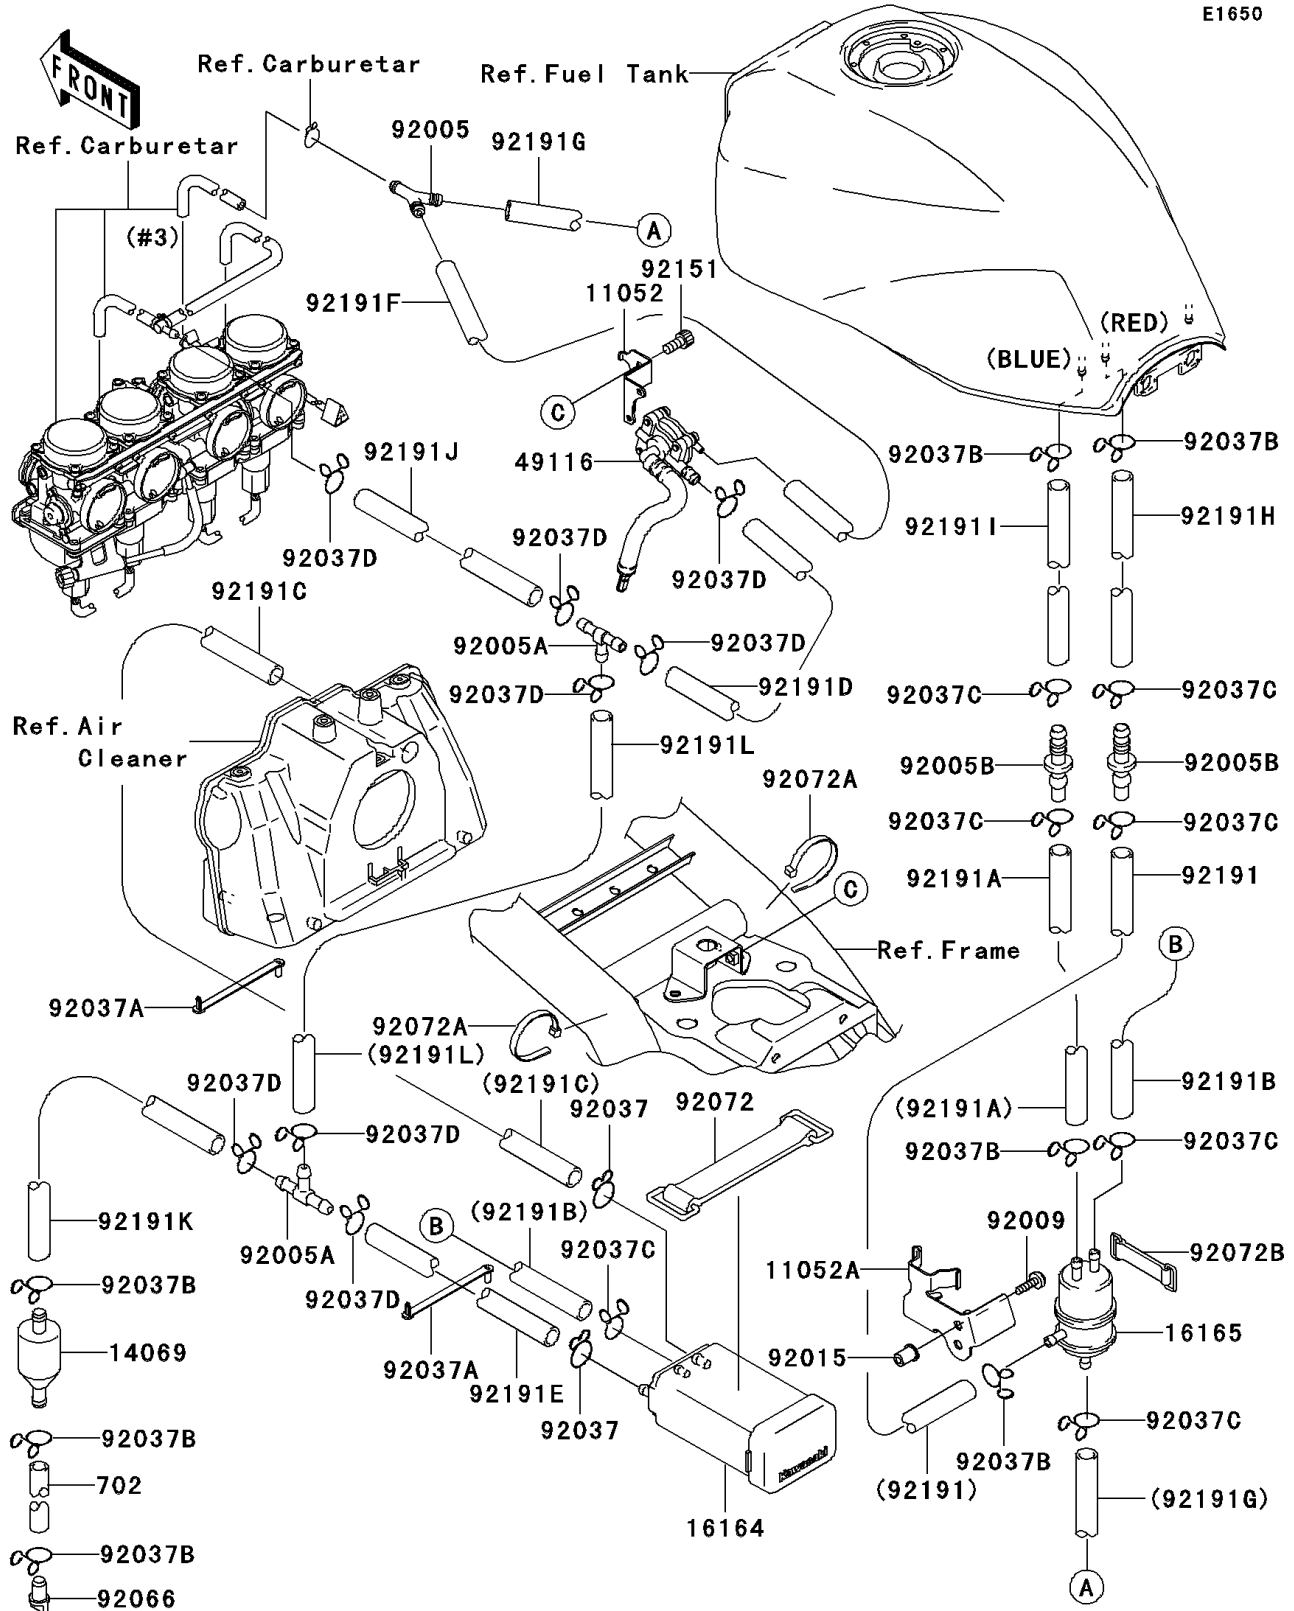

2004 ZRX1200 PARTS DIAGRAM

Fuel Evaporative System(CA)

E1650

2004 ZRX1200 PARTS LIST

Fuel Evaporative System(CA)

ITEM NAME	PART NUMBER	QUANTITY
BRACKET,FUEL TANK DAMPER (Ref # 11052)	11052-1145	1
BRACKET (Ref # 11052A)	11052-1146	1
BREATHER (Ref # 14069)	14069-1051	1
CANISTER (Ref # 16164)	16164-1070	1
SEPARATOR (Ref # 16165)	16165-1070	1
VALVE-ASSY (Ref # 49116)	49116-1187	1
FITTING,TUBE (Ref # 92005)	92005-1034	1
FITTING,T-TYPE (Ref # 92005A)	92005-1119	1
FITTING (Ref # 92005B)	92005-1206	1
SCREW,6X14 (Ref # 92009)	92009-1662	1
NUT (Ref # 92015)	92015-1700	1
CLAMP,HOSE (Ref # 92037)	92037-1104	1
CLAMP,SPEED,L=58 (Ref # 92037A)	92037-1163	1
CLAMP,TUBE (Ref # 92037B)	92037-147	1
CLAMP (Ref # 92037C)	92037-1712	1
CLAMP,TUBE (Ref # 92037D)	92037-1972	1
PLUG,DRAIN (Ref # 92066)	92066-1211	1
BAND,L=100 (Ref # 92072)	92072-071	1
BAND,L=250 (Ref # 92072A)	92072-1237	1
BAND,L=50 (Ref # 92072B)	92072-1419	1
BOLT,SOCKET,5X10 (Ref # 92151)	92151-1212	1
TUBE,SEPARATOR-TANK,RED (Ref # 92191)	92191-1581	1
TUBE-RUBBER,7X10X60 (Ref # 702)	702A0760	1
TUBE,TANK-SEPARATOR,BULE (Ref # 92191A)	92191-1582	1
TUBE,SEPARATOR-CANISTER,BULE (Ref # 92191B)	92191-1583	1
TUBE,CANISTER-CLEANER,GREEN (Ref # 92191C)	92191-1584	1
TUBE,FITTING-VALVE,YELLOW (Ref # 92191D)	92191-1585	1
TUBE,FITTING-CANISTER,YELLOW (Ref # 92191E)	92191-1586	1
TUBE,CARBURETOR-VALVE,WHITE (Ref # 92191F)	92191-1587	1

2004 ZRX1200 PARTS LIST

Fuel Evaporative System(CA)

ITEM NAME	PART NUMBER	QUANTITY
TUBE,SEPARATOR-FITTING,WHITE (Ref # 92191G)	92191-1588	1
TUBE,RED (Ref # 92191H)	92191-1649	1
TUBE,BULE (Ref # 92191I)	92191-1650	1
TUBE,7X12X165,YELLOW (Ref # 92191J)	92191-1651	1
TUBE,7X11X430 (Ref # 92191K)	92191-1652	1
TUBE,7X12X235,YELLOW (Ref # 92191L)	92191-1670	1