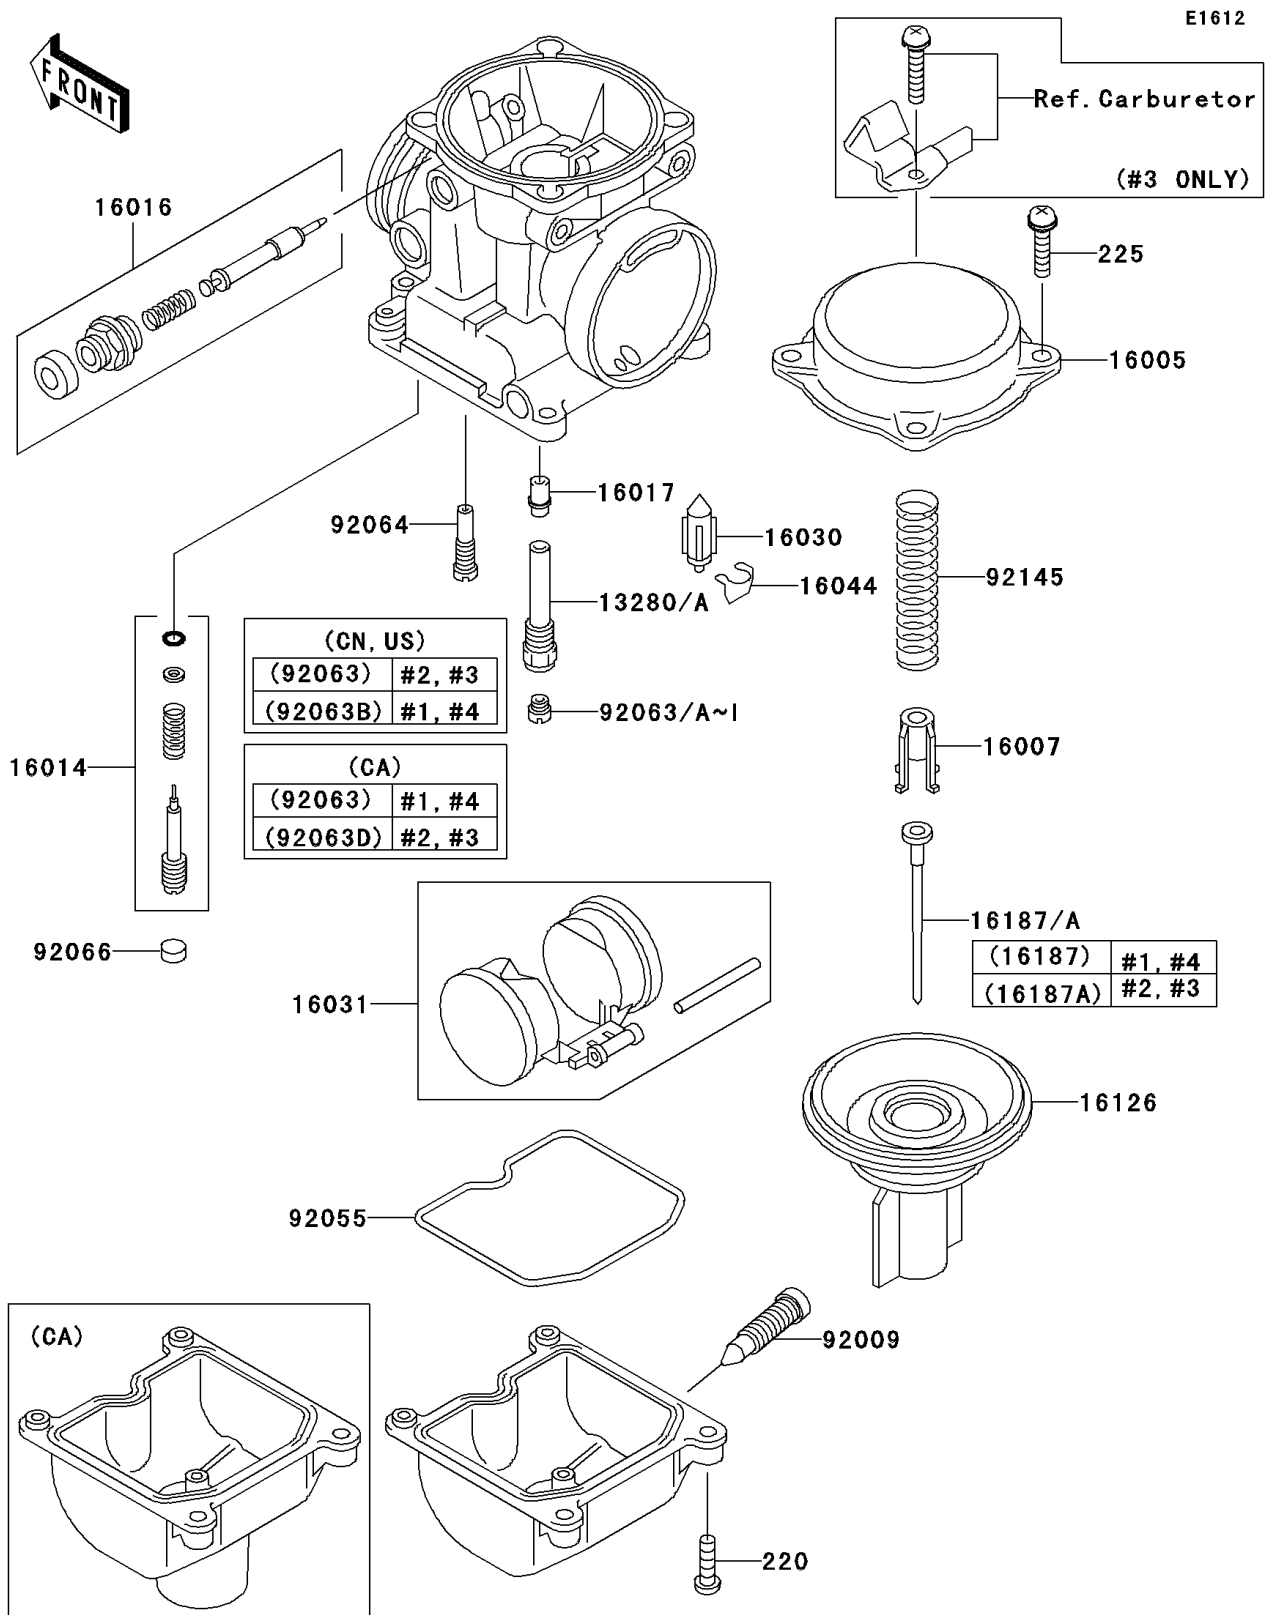

2004 ZRX1200 PARTS DIAGRAM

Carburetor Parts

2004 ZRX1200 PARTS LIST

Carburetor Parts

ITEM NAME	PART NUMBER	QUANTITY
TOP-CHAMBER,MIXING,27/60 (Ref # 16005)	16005-1057	1
SEAT-SPRING,VALVE (Ref # 16007)	16007-1117	1
SCREW-PILOT AIR (Ref # 16014)	16014-1080	1
PLUNGER,STARTER (Ref # 16016)	16016-1090	1
JET-NEEDLE (Ref # 16017)	16017-1440	1
VALVE-FLOAT (Ref # 16030)	16030-1057	1
FLOAT (Ref # 16031)	16031-1077	1
CLAMP,FLOAT VALVE (Ref # 16044)	16044-007	1
VALVE,VACUUM (Ref # 16126)	16126-1338	1
NEEDLE-JET,NAGZ (Ref # 16187)	16187-1200	1
NEEDLE-JET,NAGU (Ref # 16187A)	16187-1201	1
SCREW,DRAIN,M6X0.75 (Ref # 92009)	92009-1551	1
RING-O,FLOAT CHAMBER (Ref # 92055)	92055-1222	1
JET-MAIN,#95 (Ref # 92063)	92063-1001	1
JET-MAIN,#90 (Ref # 92063A)	92063-1003	1
JET-MAIN,#92 (Ref # 92063C)	92063-1004	2
JET-MAIN,#98 (Ref # 92063E)	92063-1005	2
SCREW-PAN-CROS (Ref # 220)	220D0414	1
SCREW-PAN-WSP-CROS (Ref # 225)	225C0418	1
JET-PILOT,#35 (Ref # 92064)	92064-1101	1
PLUG,PILOT AIR SCREW,6.9X2 (Ref # 92066)	92066-1051	1
SPRING,VACUUM VALVE (Ref # 92145)	92145-1064	1
HOLDER,NEEDLE JET (Ref # 13280)	13280-0101	1
HOLDER,NEEDLE JET (Ref # 13280A)	13280-1054	1
JET-MAIN,#100 (Ref # 92063F)	92063-1006	1
JET-MAIN,#100 (Ref # 92063G)	92063-1008	1
JET-MAIN,#88 (Ref # 92063H)	92063-1024	1
JET-MAIN,#102 (Ref # 92063I)	92063-1115	1