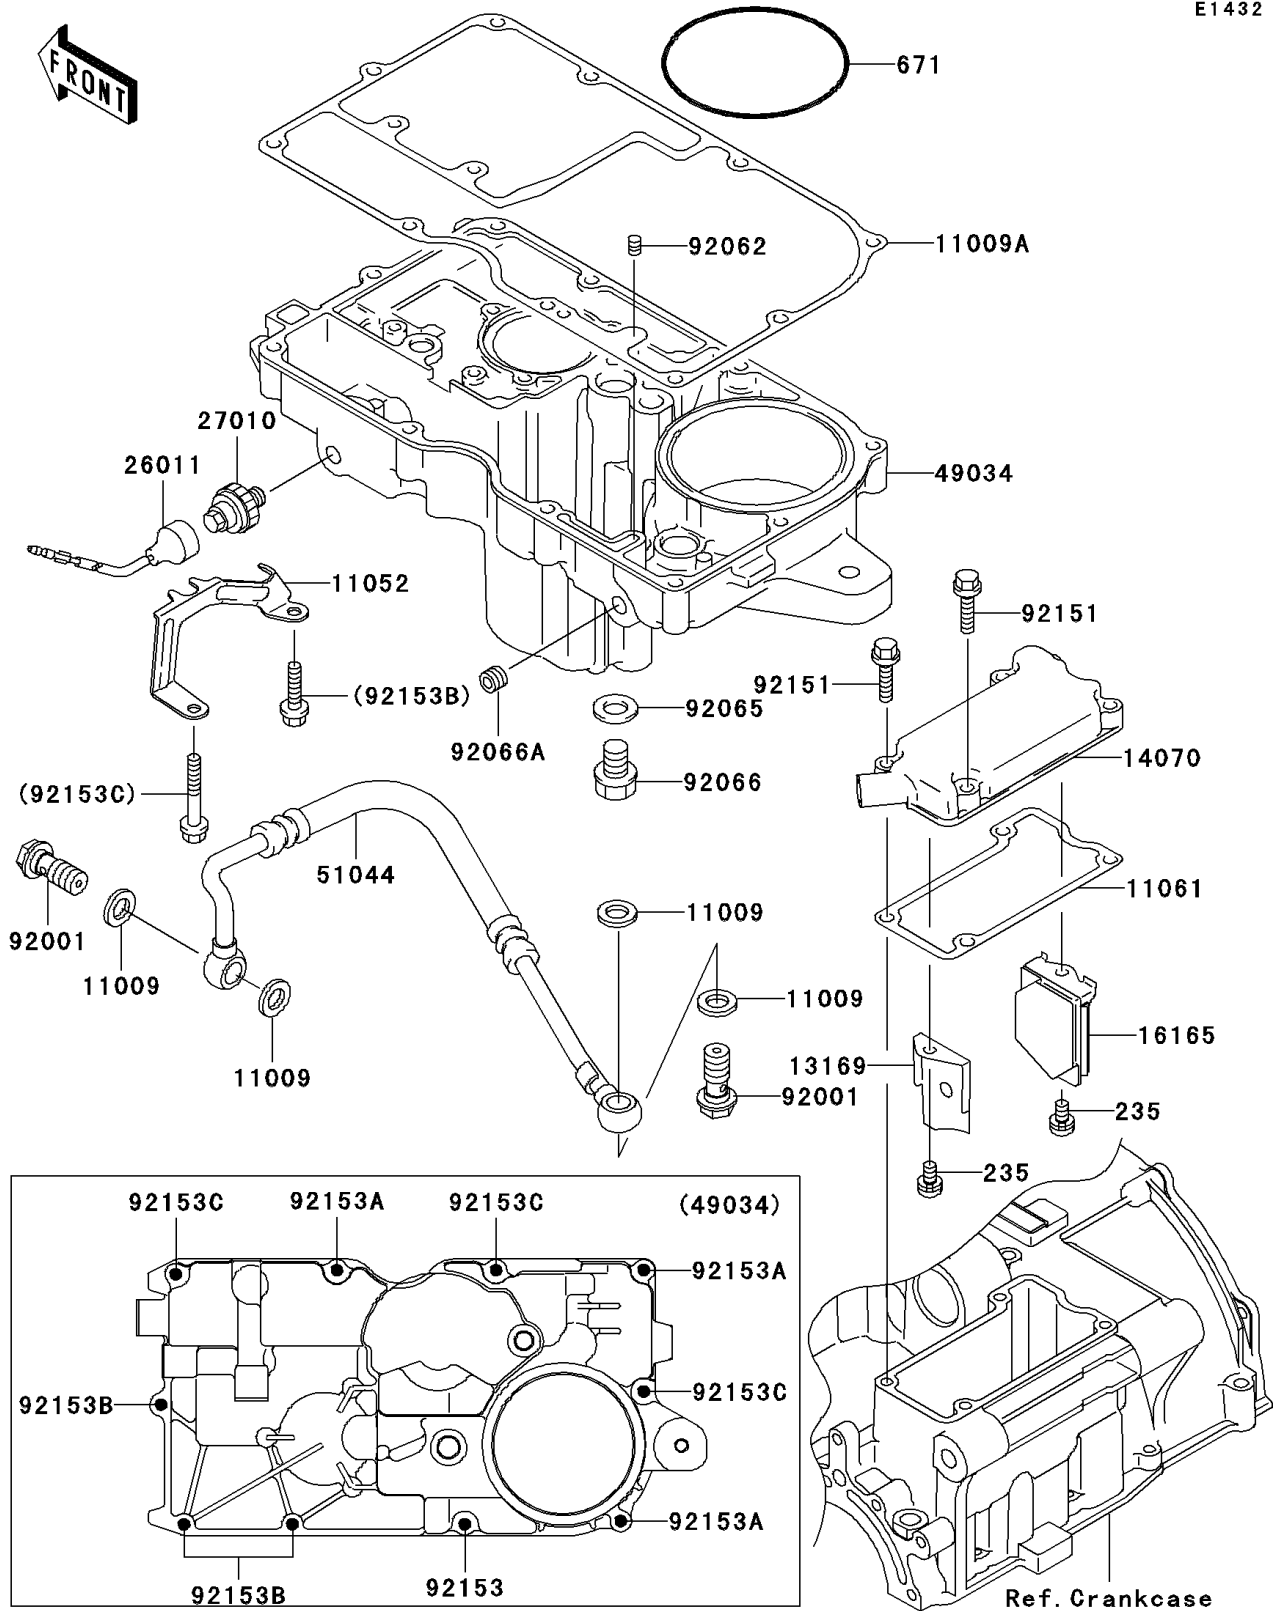

2004 ZRX1200 PARTS DIAGRAM

Breather Cover/Oil Pan

E1432

2004 ZRX1200 PARTS LIST

Breather Cover/Oil Pan

ITEM NAME	PART NUMBER	QUANTITY
SCREW-PAN-WP-CROS (Ref # 235)	235B0610	1
O RING,90MM (Ref # 671)	671B2590	1
GASKET,14X19.5X1.4 (Ref # 11009)	11009-1461	1
GASKET,OIL PAN (Ref # 11009A)	11009-1981	1
BRACKET (Ref # 11052)	11052-1961	1
GASKET,BREATHER BODY (Ref # 11061)	11061-1102	1
PLATE,BREATHER (Ref # 13169)	13169-1967	1
BODY-BREATHER (Ref # 14070)	14070-1086	1
SEPARATOR,OIL (Ref # 16165)	16165-1053	1
WIRE-LEAD (Ref # 26011)	26011-1807	1
SWITCH,OIL PRESSURE (Ref # 27010)	27010-1313	1
PAN-OIL (Ref # 49034)	49034-1139	1
TUBE-ASSY,OIL (Ref # 51044)	51044-1199	1
BOLT,14X28.5 (Ref # 92001)	92001-1930	1
NOZZLE,6X8,BLACK (Ref # 92062)	92062-1079	1
GASKET,12X22X2 (Ref # 92065)	92065-097	1
PLUG,OIL DRAIN,12X15 (Ref # 92066)	92066-1174	1
PLUG,PT1/8X7 (Ref # 92066A)	92066-1342	1
BOLT,6X25 (Ref # 92151)	92151-1546	1
BOLT,6X25 (Ref # 92153)	92153-1054	1
BOLT,6X40 (Ref # 92153A)	92153-1055	1
BOLT,6X25 (Ref # 92153B)	92153-1071	1
BOLT,6X40 (Ref # 92153C)	92153-1072	1