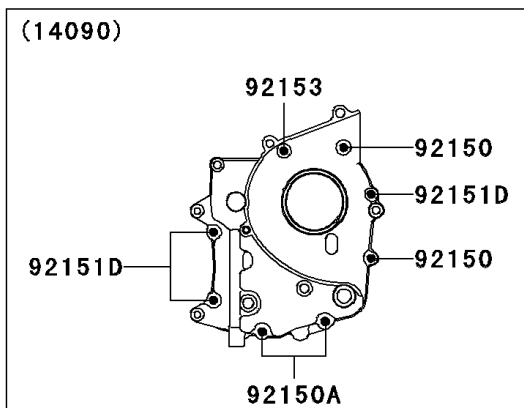

## 2004 ZRX1200 PARTS DIAGRAM

Engine Cover(s)

## 2004 ZRX1200 PARTS LIST

Engine Cover(s)

ITEM NAME	PART NUMBER	QUANTITY
GASKET,TRANSMISSION COVER (Ref # 11061)	11061-1093	1
GASKET,CLUTCH COVER (Ref # 11061A)	11061-1154	1
GASKET,PULSING COVER (Ref # 11061B)	11061-1155	1
SWITCH-COMP,NEUTRAL (Ref # 13151)	13151-1080	1
PLATE (Ref # 13270)	13270-1765	1
PLATE (Ref # 13270A)	13270-1771	1
PLATE,TRANSMISSION (Ref # 13270B)	13270-1911	1
COVER-CHAIN (Ref # 14026)	14026-1280	1
COVER-CLUTCH (Ref # 14032)	14032-1519	1
COVER,TRANSMISSION (Ref # 14090)	14090-1877	1
COVER,PULSING (Ref # 14091)	14091-1331	1
COVER,RELEASE (Ref # 14091A)	14091-1332	1
CAP-OIL FILLER (Ref # 16115)	16115-1009	1
PIPE,CLUTCH COVER (Ref # 32033)	32033-1204	1
GAUGE,OIL LEVEL (Ref # 52005)	52005-1009	1
LABEL-MANUAL,OIL CAPACITY (Ref # 56033)	56033-1073	1
BOLT,BANJO,8X20 (Ref # 92001)	92001-1855	1
BOLT,6X10 (Ref # 92002)	92002-1449	1
BOLT,6X10 (Ref # 92002A)	92002-1541	1
CLAMP,L=60 (Ref # 92037)	92037-1069	1
PIN,DOWEL,6.3X8X14 (Ref # 92042)	92042-007	1
SEAL-OIL (Ref # 92049)	92049-1564	1
SEAL-OIL (Ref # 92049A)	92049-1566	1
SEAL-OIL (Ref # 92049B)	92049-1567	1
RING-O,31.7X2.4 (Ref # 92055)	92055-049	1
GASKET,10.5X16X1 (Ref # 92065)	92065-058	1
BOLT,6X20 (Ref # 92150)	92150-1010	1
BOLT,6X50 (Ref # 92150A)	92150-1968	1
BOLT,6X40 (Ref # 92151)	92151-1131	1

## 2004 ZRX1200 PARTS LIST

Engine Cover(s)

ITEM NAME	PART NUMBER	QUANTITY
BOLT,6X55 (Ref # 92151A)	92151-1132	1
BOLT,6X30 (Ref # 92151B)	92151-1134	1
BOLT,6X35 (Ref # 92151C)	92151-1135	1
BOLT,6X25 (Ref # 92151D)	92151-1190	1
BOLT,6X65 (Ref # 92151E)	92151-1199	1
BOLT,6X80 (Ref # 92151F)	92151-1200	1
BOLT,6X30 (Ref # 92151G)	92151-1201	1
BOLT,6X40 (Ref # 92151H)	92151-1202	1
BOLT,6X25 (Ref # 92151I)	92151-1930	1
BOLT,M6X20 (Ref # 92153)	92153-1114	1
DAMPER (Ref # 92160)	92160-1812	1
BOLT-FLANGED (Ref # 130)	130S0614	1
BOLT-FLANGED-SMALL (Ref # 132)	132H0510	1
DAMPER (Ref # 92160A)	92160-1819	1