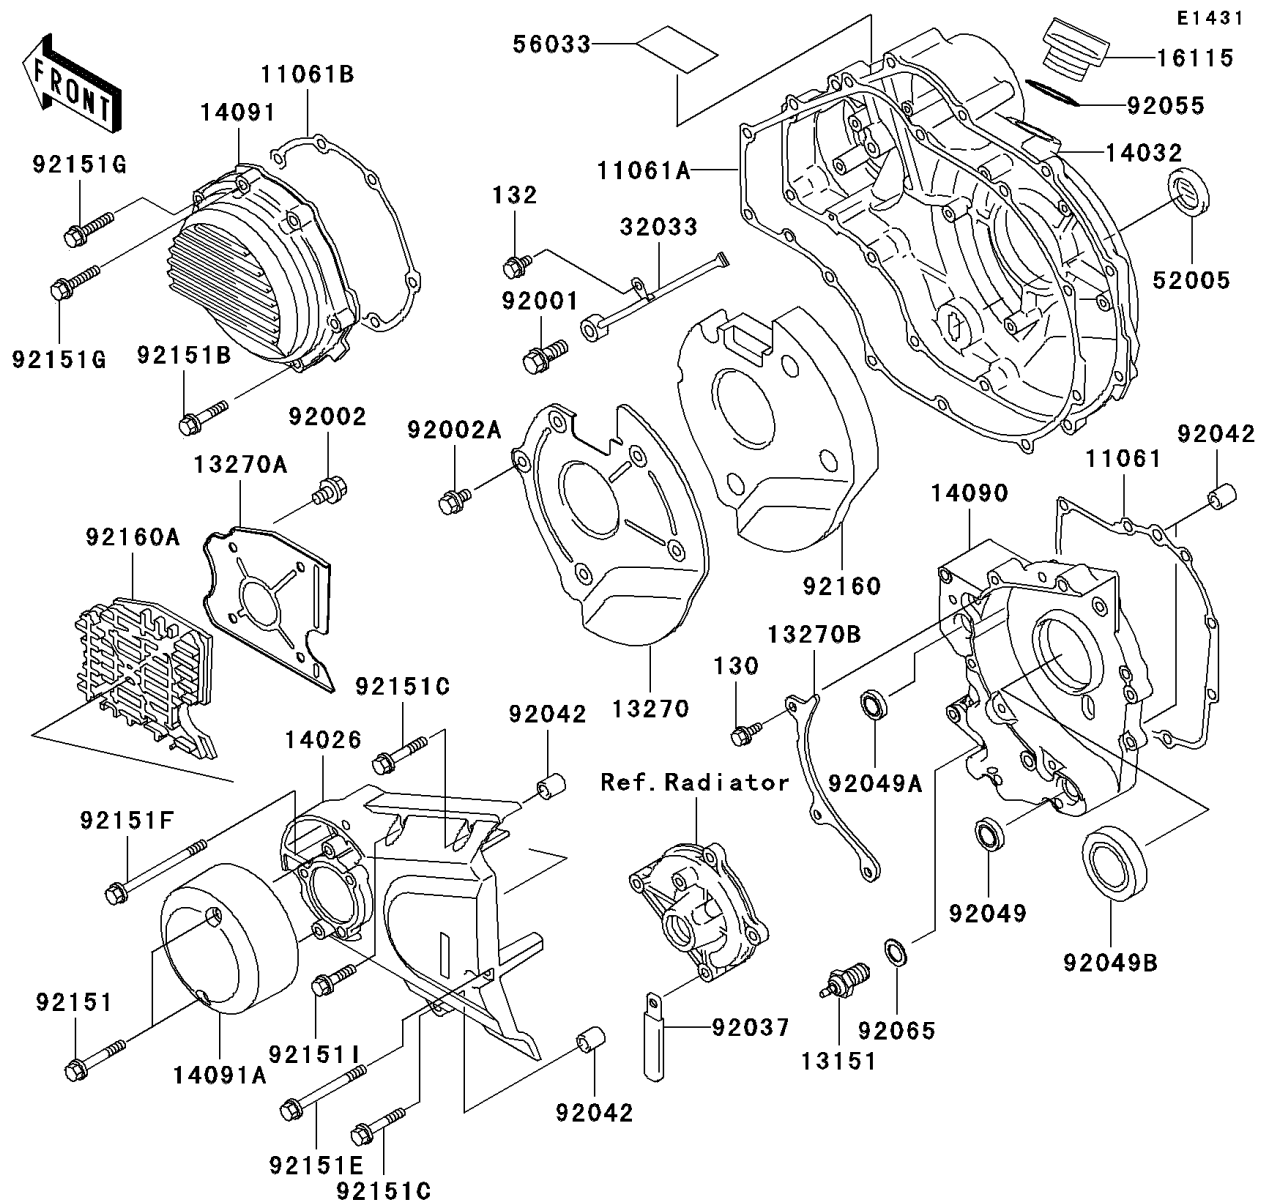

## 2004 ZRX1200 PARTS DIAGRAM

Engine Cover(s)

## 2004 ZRX1200 PARTS LIST

Engine Cover(s)

ITEM NAME	PART NUMBER	QUANTITY
GASKET,TRANSMISSION COVER (Ref # 11061)	11061-1093	1
GASKET,CLUTCH COVER (Ref # 11061A)	11061-1154	1
GASKET,PULSING COVER (Ref # 11061B)	11061-1155	1
SWITCH-COMP,NEUTRAL (Ref # 13151)	13151-1080	1
PLATE (Ref # 13270)	13270-1765	1
PLATE (Ref # 13270A)	13270-1771	1
PLATE,TRANSMISSION (Ref # 13270B)	13270-1911	1
COVER-CHAIN (Ref # 14026)	14026-1280	1
COVER-CLUTCH (Ref # 14032)	14032-1519	1
COVER,TRANSMISSION (Ref # 14090)	14090-1877	1
COVER,PULSING (Ref # 14091)	14091-1331	1
COVER,RELEASE (Ref # 14091A)	14091-1332	1
CAP-OIL FILLER (Ref # 16115)	16115-1009	1
PIPE,CLUTCH COVER (Ref # 32033)	32033-1204	1
GAUGE,OIL LEVEL (Ref # 52005)	52005-1009	1
LABEL-MANUAL,OIL CAPACITY (Ref # 56033)	56033-1073	1
BOLT,BANJO,8X20 (Ref # 92001)	92001-1855	1
BOLT,6X10 (Ref # 92002)	92002-1449	1
BOLT,6X10 (Ref # 92002A)	92002-1541	1
CLAMP,L=60 (Ref # 92037)	92037-1069	1
PIN,DOWEL,6.3X8X14 (Ref # 92042)	92042-007	1
SEAL-OIL (Ref # 92049)	92049-1564	1
SEAL-OIL (Ref # 92049A)	92049-1566	1
SEAL-OIL (Ref # 92049B)	92049-1567	1
RING-O,31.7X2.4 (Ref # 92055)	92055-049	1
GASKET,10.5X16X1 (Ref # 92065)	92065-058	1
BOLT,6X20 (Ref # 92150)	92150-1010	1
BOLT,6X50 (Ref # 92150A)	92150-1968	1
BOLT,6X40 (Ref # 92151)	92151-1131	1

## 2004 ZRX1200 PARTS LIST

Engine Cover(s)

ITEM NAME	PART NUMBER	QUANTITY
BOLT,6X55 (Ref # 92151A)	92151-1132	1
BOLT,6X30 (Ref # 92151B)	92151-1134	1
BOLT,6X35 (Ref # 92151C)	92151-1135	1
BOLT,6X25 (Ref # 92151D)	92151-1190	1
BOLT,6X65 (Ref # 92151E)	92151-1199	1
BOLT,6X80 (Ref # 92151F)	92151-1200	1
BOLT,6X30 (Ref # 92151G)	92151-1201	1
BOLT,6X40 (Ref # 92151H)	92151-1202	1
BOLT,6X25 (Ref # 92151I)	92151-1930	1
BOLT,M6X20 (Ref # 92153)	92153-1114	1
DAMPER (Ref # 92160)	92160-1812	1
BOLT-FLANGED (Ref # 130)	130S0614	1
BOLT-FLANGED-SMALL (Ref # 132)	132H0510	1
DAMPER (Ref # 92160A)	92160-1819	1