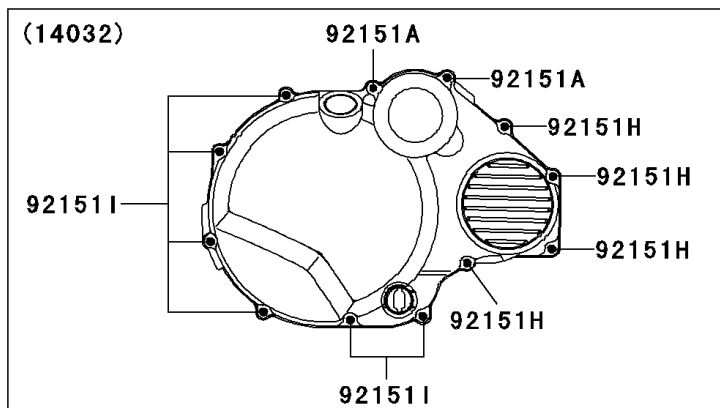

## 2004 ZRX1200 PARTS DIAGRAM

Engine Cover(s)

## 2004 ZRX1200 PARTS LIST

Engine Cover(s)

ITEM NAME	PART NUMBER	QUANTITY
GASKET,TRANSMISSION COVER (Ref # 11061)	11061-1093	1
GASKET,CLUTCH COVER (Ref # 11061A)	11061-1154	1
GASKET,PULSING COVER (Ref # 11061B)	11061-1155	1
SWITCH-COMP,NEUTRAL (Ref # 13151)	13151-1080	1
PLATE (Ref # 13270)	13270-1765	1
PLATE (Ref # 13270A)	13270-1771	1
PLATE,TRANSMISSION (Ref # 13270B)	13270-1911	1
COVER-CHAIN (Ref # 14026)	14026-1280	1
COVER-CLUTCH (Ref # 14032)	14032-1519	1
COVER,TRANSMISSION (Ref # 14090)	14090-1877	1
COVER,PULSING (Ref # 14091)	14091-1331	1
COVER,RELEASE (Ref # 14091A)	14091-1332	1
CAP-OIL FILLER (Ref # 16115)	16115-1009	1
PIPE,CLUTCH COVER (Ref # 32033)	32033-1204	1
GAUGE,OIL LEVEL (Ref # 52005)	52005-1009	1
LABEL-MANUAL,OIL CAPACITY (Ref # 56033)	56033-1073	1
BOLT,BANJO,8X20 (Ref # 92001)	92001-1855	1
BOLT,6X10 (Ref # 92002)	92002-1449	1
BOLT,6X10 (Ref # 92002A)	92002-1541	1
CLAMP,L=60 (Ref # 92037)	92037-1069	1
PIN,DOWEL,6.3X8X14 (Ref # 92042)	92042-007	1
SEAL-OIL (Ref # 92049)	92049-1564	1
SEAL-OIL (Ref # 92049A)	92049-1566	1
SEAL-OIL (Ref # 92049B)	92049-1567	1
RING-O,31.7X2.4 (Ref # 92055)	92055-049	1
GASKET,10.5X16X1 (Ref # 92065)	92065-058	1
BOLT,6X20 (Ref # 92150)	92150-1010	1
BOLT,6X50 (Ref # 92150A)	92150-1968	1
BOLT,6X40 (Ref # 92151)	92151-1131	1

## 2004 ZRX1200 PARTS LIST

Engine Cover(s)

ITEM NAME	PART NUMBER	QUANTITY
BOLT,6X55 (Ref # 92151A)	92151-1132	1
BOLT,6X30 (Ref # 92151B)	92151-1134	1
BOLT,6X35 (Ref # 92151C)	92151-1135	1
BOLT,6X25 (Ref # 92151D)	92151-1190	1
BOLT,6X65 (Ref # 92151E)	92151-1199	1
BOLT,6X80 (Ref # 92151F)	92151-1200	1
BOLT,6X30 (Ref # 92151G)	92151-1201	1
BOLT,6X40 (Ref # 92151H)	92151-1202	1
BOLT,6X25 (Ref # 92151I)	92151-1930	1
BOLT,M6X20 (Ref # 92153)	92153-1114	1
DAMPER (Ref # 92160)	92160-1812	1
BOLT-FLANGED (Ref # 130)	130S0614	1
BOLT-FLANGED-SMALL (Ref # 132)	132H0510	1
DAMPER (Ref # 92160A)	92160-1819	1