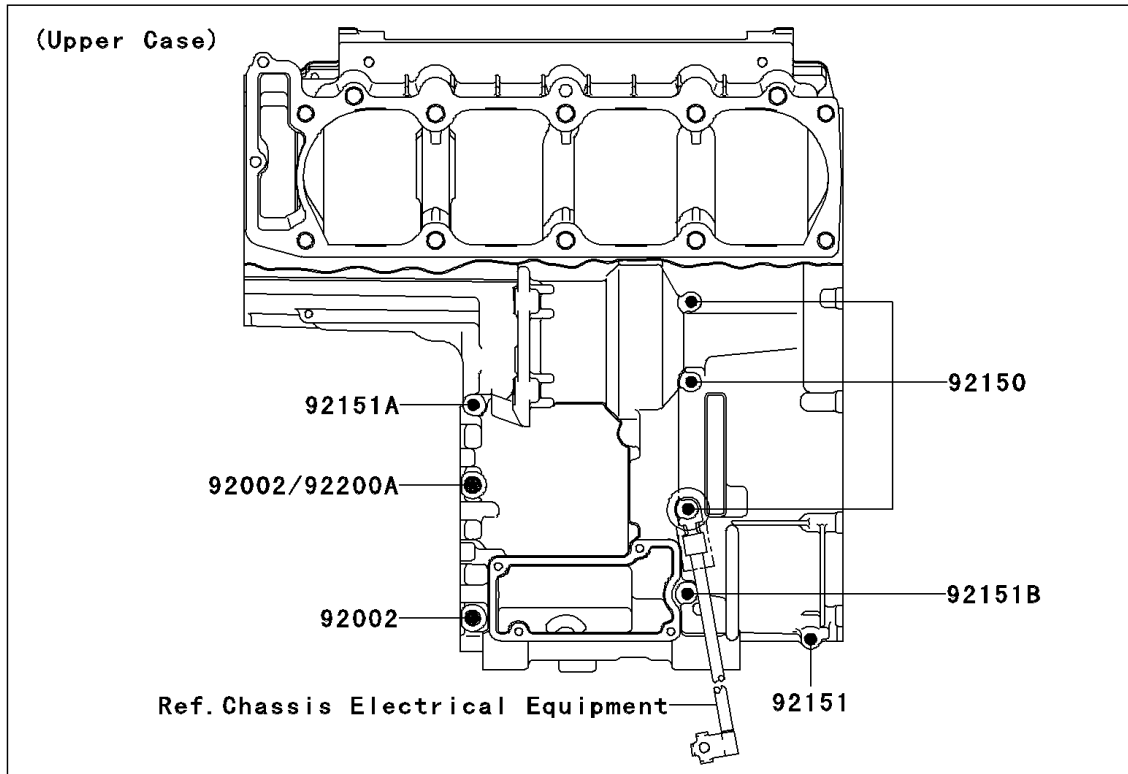

2004 ZRX1200 PARTS DIAGRAM

Crankcase Bolt Pattern

E1412

2004 ZRX1200 PARTS LIST

Crankcase Bolt Pattern

ITEM NAME	PART NUMBER	QUANTITY
BOLT,8X63 (Ref # 92002)	92002-1308	1
BOLT,6X120 (Ref # 92002A)	92002-1654	1
BOLT,6X115 (Ref # 92150)	92150-1140	1
BOLT,9X90 (Ref # 92150A)	92150-1364	1
BOLT,9X140 (Ref # 92150B)	92150-1365	1
BOLT,7X38 (Ref # 92150C)	92150-1367	1
BOLT,6X38 (Ref # 92151)	92151-1904	1
BOLT,6X55 (Ref # 92151A)	92151-1952	1
BOLT,6X85 (Ref # 92151B)	92151-1953	1
WASHER,9.5X18X1.2 (Ref # 92200)	92200-1037	1
WASHER,8.5X16X1.2 (Ref # 92200A)	92200-1063	1