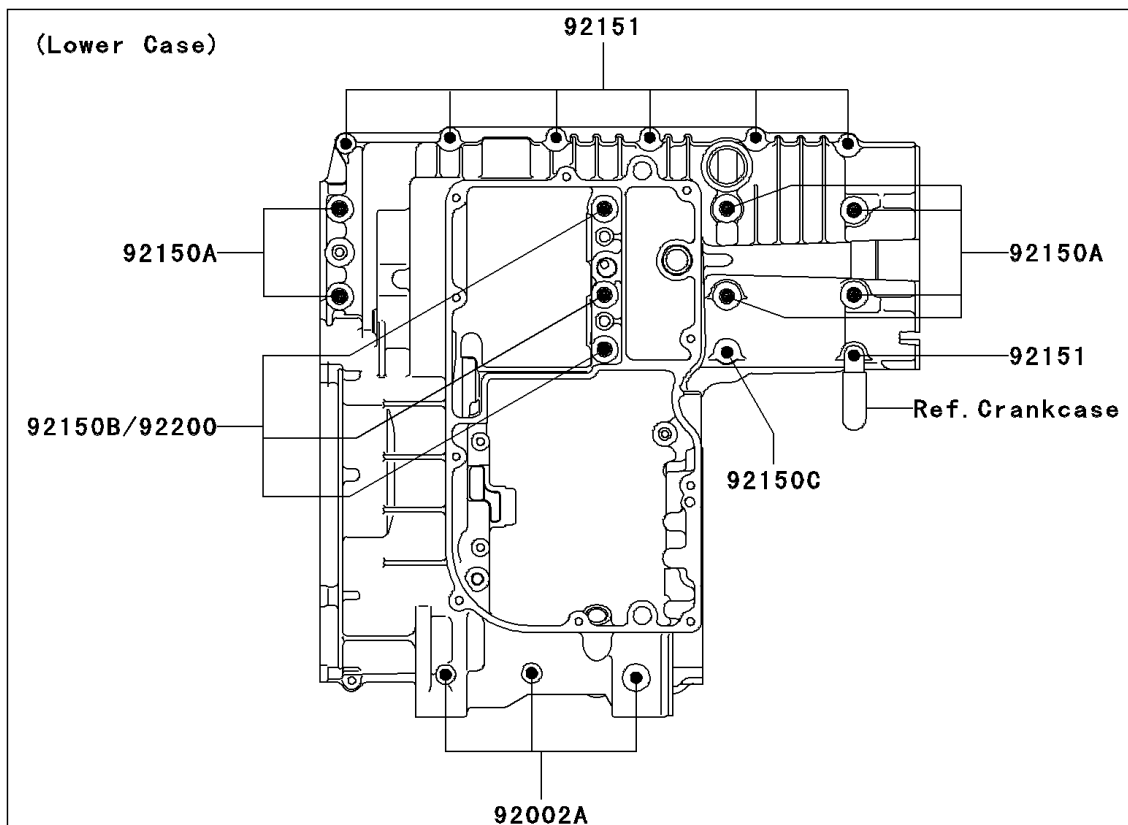

2004 ZRX1200 PARTS DIAGRAM

Crankcase Bolt Pattern

E1412

2004 ZRX1200 PARTS LIST

Crankcase Bolt Pattern

ITEM NAME	PART NUMBER	QUANTITY
BOLT,8X63 (Ref # 92002)	92002-1308	1
BOLT,6X120 (Ref # 92002A)	92002-1654	1
BOLT,6X115 (Ref # 92150)	92150-1140	1
BOLT,9X90 (Ref # 92150A)	92150-1364	1
BOLT,9X140 (Ref # 92150B)	92150-1365	1
BOLT,7X38 (Ref # 92150C)	92150-1367	1
BOLT,6X38 (Ref # 92151)	92151-1904	1
BOLT,6X55 (Ref # 92151A)	92151-1952	1
BOLT,6X85 (Ref # 92151B)	92151-1953	1
WASHER,9.5X18X1.2 (Ref # 92200)	92200-1037	1
WASHER,8.5X16X1.2 (Ref # 92200A)	92200-1063	1