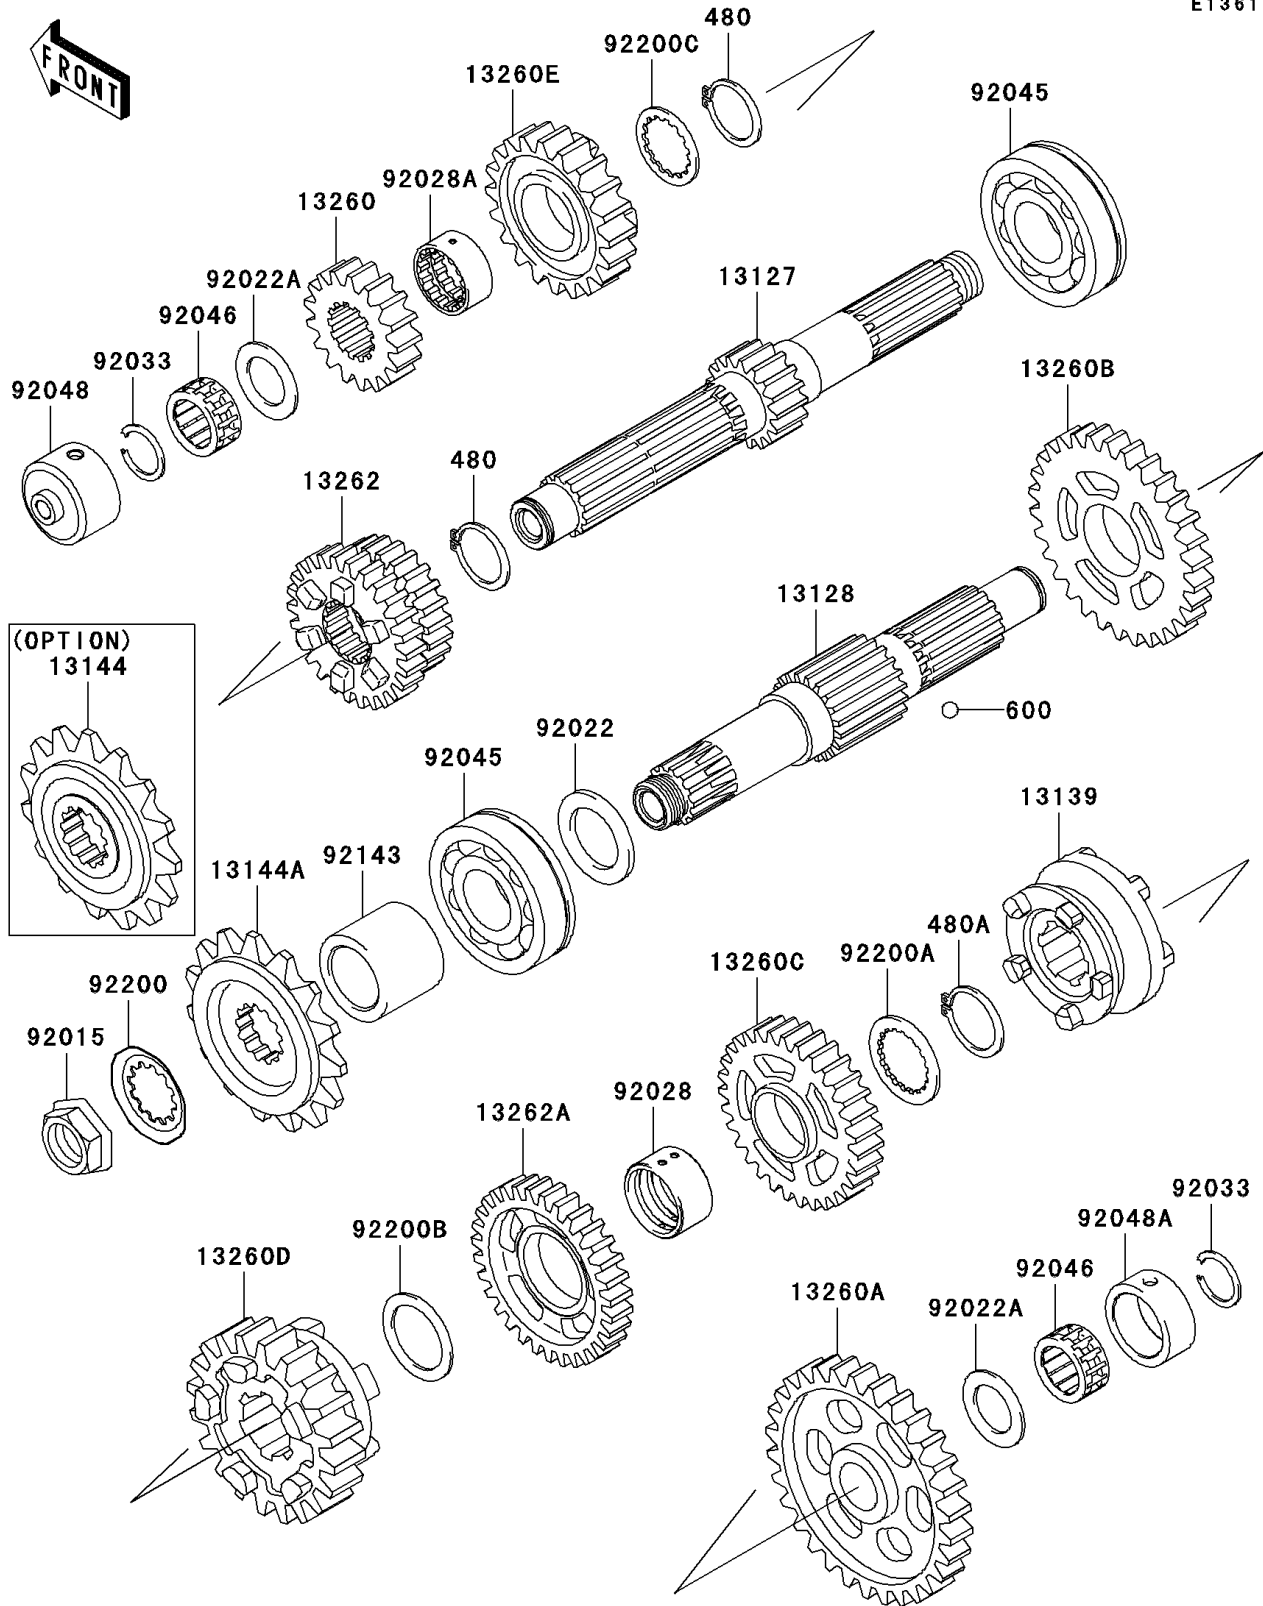

2004 ZRX1200 PARTS DIAGRAM

Transmission

E1361

2004 ZRX1200 PARTS LIST

Transmission

ITEM NAME	PART NUMBER	QUANTITY
CIRCLIP-TYPE-C,28MM (Ref # 480)	480J2800	1
CIRCLIP (Ref # 480A)	480J2900	1
BALL-STEEL,5/32" (Ref # 600)	600A0500	1
SHAFT-TRANSMISSION INPUT,15T (Ref # 13127)	13127-1257	1
SHAFT-TRANSMISSION OUTPUT (Ref # 13128)	13128-1218	1
SHIFTER (Ref # 13139)	13139-1079	1
SPROCKET-OUTPUT,17T (Ref # 13144)	13144-1283	1
SPROCKET-OUTPUT,17T (Ref # 13144A)	13144-1290	1
GEAR,INPUT 2ND,19T (Ref # 13260)	13260-1663	1
GEAR,OUTPUT LOW,41T (Ref # 13260A)	13260-1665	1
GEAR,OUTPUT 2ND,37T (Ref # 13260B)	13260-1666	1
GEAR,OUTPUT 3RD,34T (Ref # 13260C)	13260-1667	1
GEAR,OUTPUT TOP,29T (Ref # 13260D)	13260-1669	1
GEAR,INPUT TOP,28T (Ref # 13260E)	13260-1925	1
GEAR,INPUT 3RD&4TH,23T&26T (Ref # 13262)	13262-0101	1
GEAR,OUTPUT,4TH,31T (Ref # 13262A)	13262-0102	1
NUT,20MM (Ref # 92015)	92015-1210	1
WASHER,28.3X42X2.9 (Ref # 92022)	92022-1219	1
WASHER,22.3X35X1.6 (Ref # 92022A)	92022-212	1
BUSHING,OUTPUT,3RD&4TH (Ref # 92028)	92028-1753	1
BUSHING,INPUT,TOP GEAR (Ref # 92028A)	92028-1802	1
RING-SNAP,20X25.5X1.2 (Ref # 92033)	92033-025	1
BEARING-BALL (Ref # 92045)	92045-1413	1
BEARING-NEEDLE,FWF-223014 (Ref # 92046)	92046-031	1
RACE,INPUT SHAFT (Ref # 92048)	92048-1052	1
RACE,30X38X15 (Ref # 92048A)	92048-1053	1
COLLAR,28X40X33.5 (Ref # 92143)	92143-1731	1
WASHER,TOOTHED,23.9X45X1.0 (Ref # 92200)	92200-1234	1
WASHER,TOOTHED,28X30X2 (Ref # 92200A)	92200-1277	1

2004 ZRX1200 PARTS LIST

Transmission

ITEM NAME	PART NUMBER	QUANTITY
WASHER,29.9X40X1.5 (Ref # 92200B)	92200-1278	1
WASHER (Ref # 92200C)	92200-1340	1