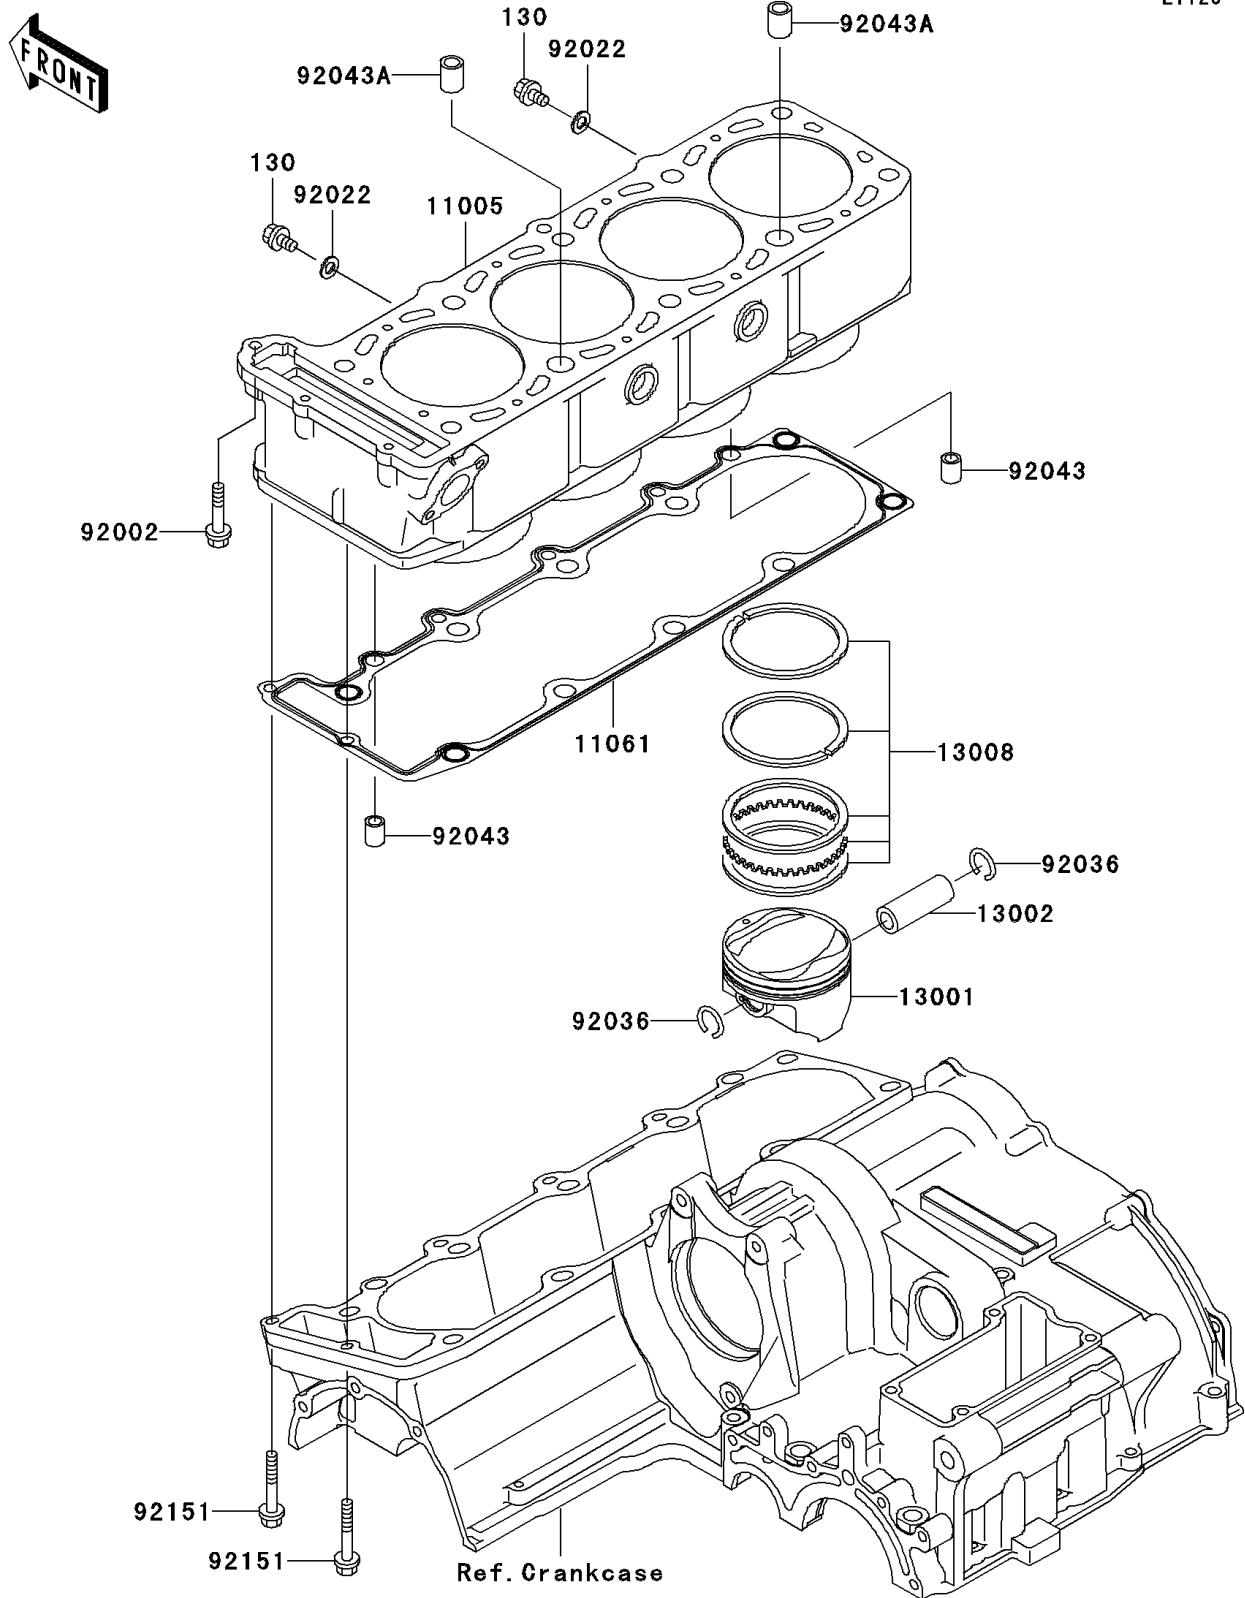

## 2004 ZRX1200 PARTS DIAGRAM

Cylinder/Piston(s)

E1120

## 2004 ZRX1200 PARTS LIST

Cylinder/Piston(s)

ITEM NAME	PART NUMBER	QUANTITY
BOLT-FLANGED (Ref # 130)	130Y0610	1
CYLINDER-ENGINE (Ref # 11005)	11005-1945	1
GASKET,CYLINDER (Ref # 11061)	11061-1060	1
PISTON-ENGINE (Ref # 13001)	13001-1592	1
PIN-PISTON (Ref # 13002)	13002-1121	1
RING-SET-PISTON (Ref # 13008)	13008-1202	1
BOLT,6X30 (Ref # 92002)	92002-1138	1
WASHER,6.2X11X1 (Ref # 92022)	92022-304	1
RING-SNAP,PISTON PIN (Ref # 92036)	92036-008	1
PIN,8.2X10X14 (Ref # 92043)	92043-1264	1
PIN,11.5X14X14 (Ref # 92043A)	92043-1279	1
BOLT,6X38 (Ref # 92151)	92151-1904	1