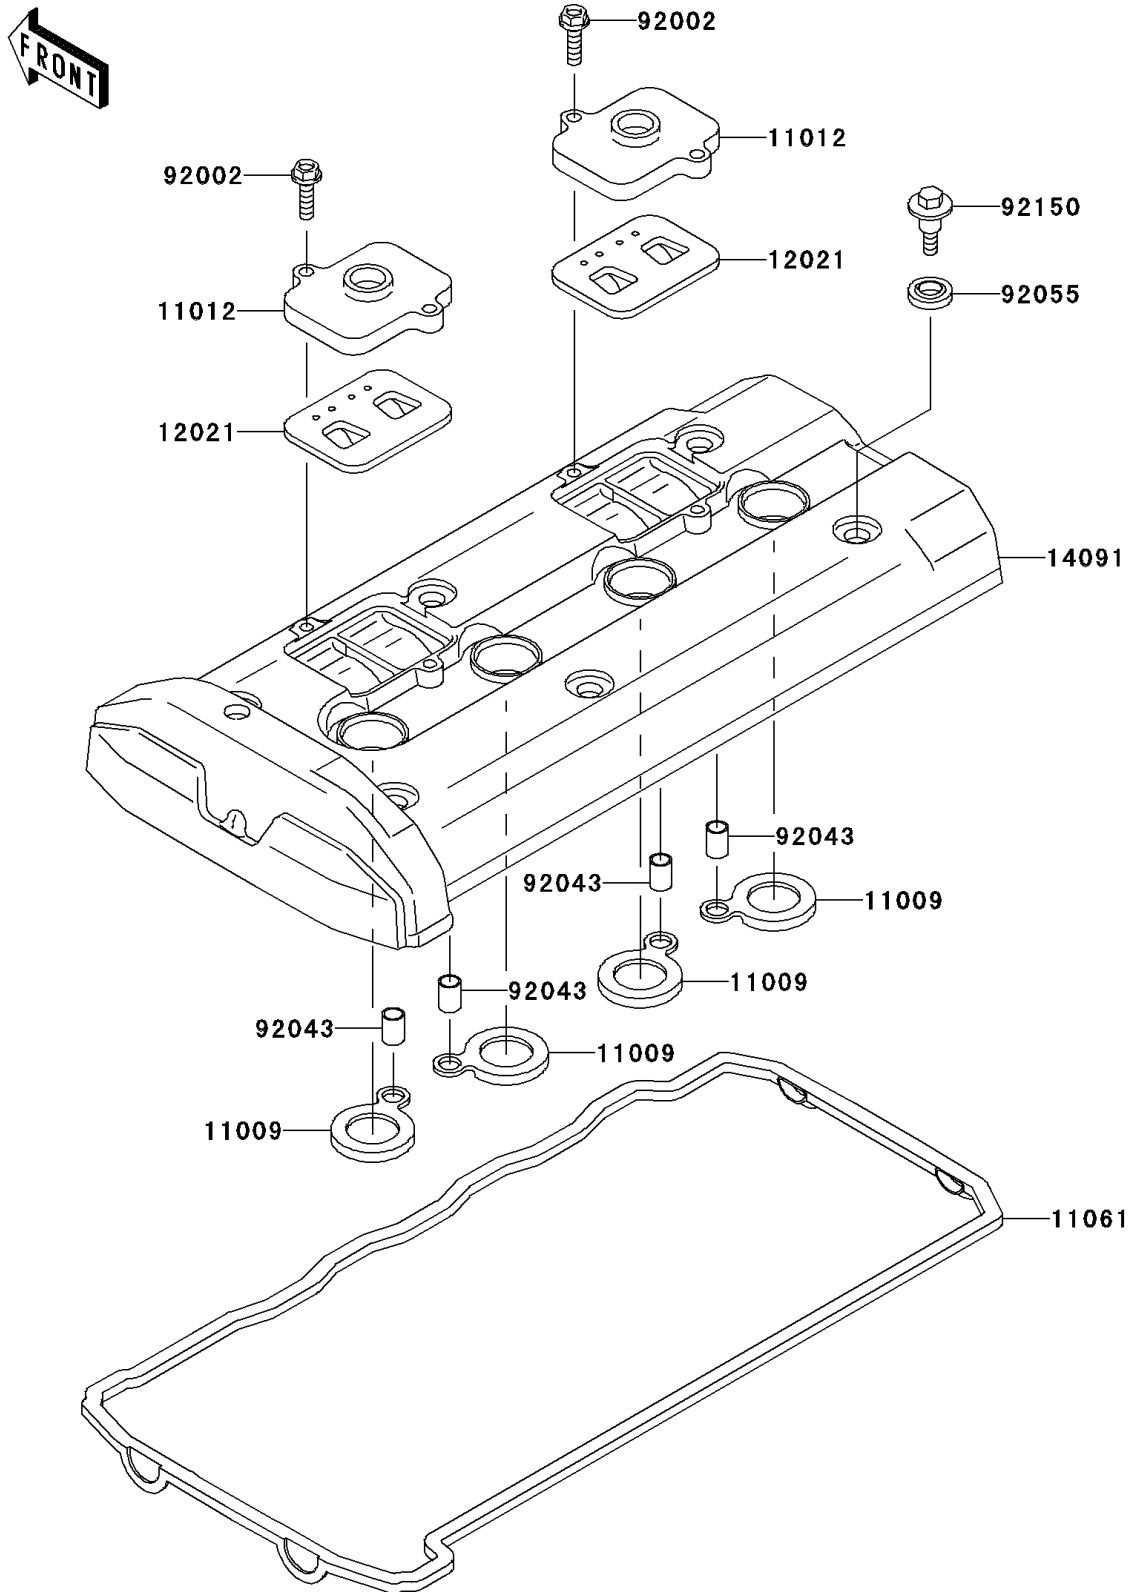

## 2004 ZRX1200 PARTS DIAGRAM

Cylinder Head Cover

E1112

## 2004 ZRX1200 PARTS LIST

Cylinder Head Cover

ITEM NAME	PART NUMBER	QUANTITY
GASKET,SPARK PLUG (Ref # 11009)	11009-1725	1
CAP,REED VALVE (Ref # 11012)	11012-1532	1
GASKET,CYLINDER HEAD (Ref # 11061)	11061-1059	1
VALVE-ASSY-REED (Ref # 12021)	12021-1119	1
COVER,HEAD (Ref # 14091)	14091-0016	1
BOLT,6X22 (Ref # 92002)	92002-1068	1
PIN,8.2X10X14 (Ref # 92043)	92043-1264	1
RING-O,HEAD COVER BOLT (Ref # 92055)	92055-1352	1
BOLT,FLANGED,M6X23.5 (Ref # 92150)	92150-1447	1