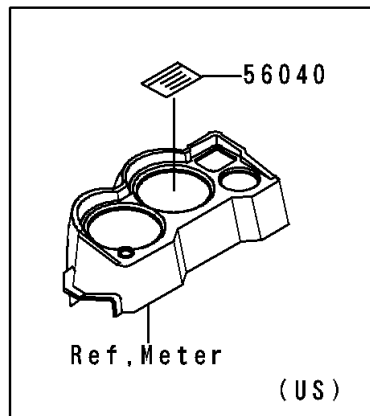

1999 ZRX1100 PARTS DIAGRAM

Labels

F2860

1999 ZRX1100 PARTS LIST

Labels

ITEM NAME	PART NUMBER	QUANTITY
LABEL-MANUAL,CHAIN (Ref # 56033)	56033-1067	1
LABEL-MANUAL,OIL&OIL FILTER (Ref # 56033A)	56033-1074	1
LABEL-MANUAL,DAILY SAFETY (Ref # 56033B)	56033-1113	1
LABEL-SPECIFICATION,TIRE&LOAD (Ref # 56037)	56037-1798	1
LABEL-WARNING,STORAGE (Ref # 56070)	56070-1139	1
LABEL-WARNING,BREAK IN CAUTION (Ref # 56040)	56040-1007	1