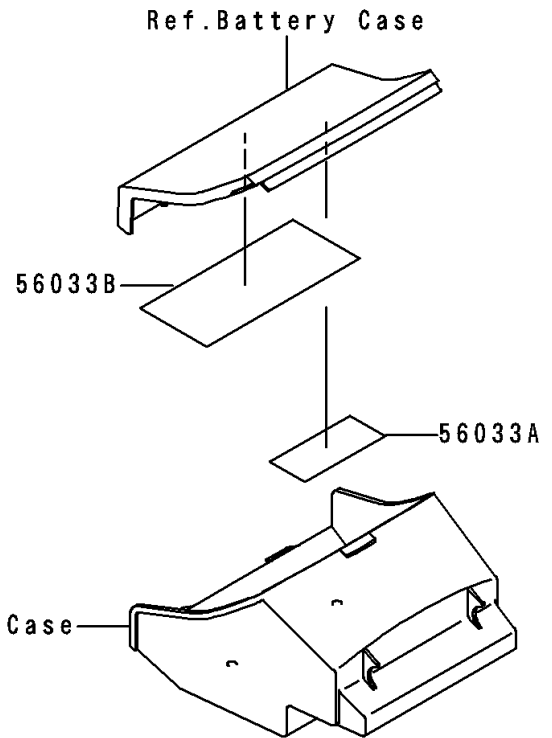

1999 ZRX1100 PARTS DIAGRAM

Labels

F2860

1999 ZRX1100 PARTS LIST

Labels

ITEM NAME	PART NUMBER	QUANTITY
LABEL-MANUAL,CHAIN (Ref # 56033)	56033-1067	1
LABEL-MANUAL,OIL&OIL FILTER (Ref # 56033A)	56033-1074	1
LABEL-MANUAL,DAILY SAFETY (Ref # 56033B)	56033-1113	1
LABEL-SPECIFICATION,TIRE&LOAD (Ref # 56037)	56037-1798	1
LABEL-WARNING,STORAGE (Ref # 56070)	56070-1139	1
LABEL-WARNING,BREAK IN CAUTION (Ref # 56040)	56040-1007	1