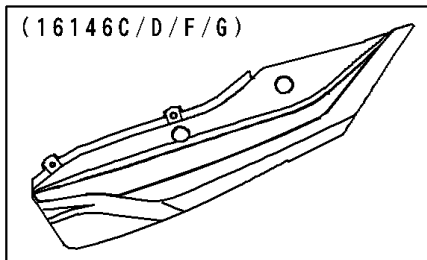

## 1999 ZRX1100 PARTS DIAGRAM

Seat

F2510

(16146C)	Green/White
(16146D)	Ebony/Gray
(16146F)	Green/Purple
(16146G)	Red/White

## 1999 ZRX1100 PARTS LIST

Seat

ITEM NAME	PART NUMBER	QUANTITY
COVER-ASSY,SEAT,GREEN/WHITE (Ref # 16146C)	16146-5059-U7	1
SEAT-ASSY,DUAL,BLACK (Ref # 53001)	53001-1831-MA	1
LEATHER,SEAT,BLACK (Ref # 53003)	53003-1381-MA	1
SCREW,6X14 (Ref # 92009)	92009-1288	1
WASHER,6.5X16X1.0 (Ref # 92022)	92022-1654	1