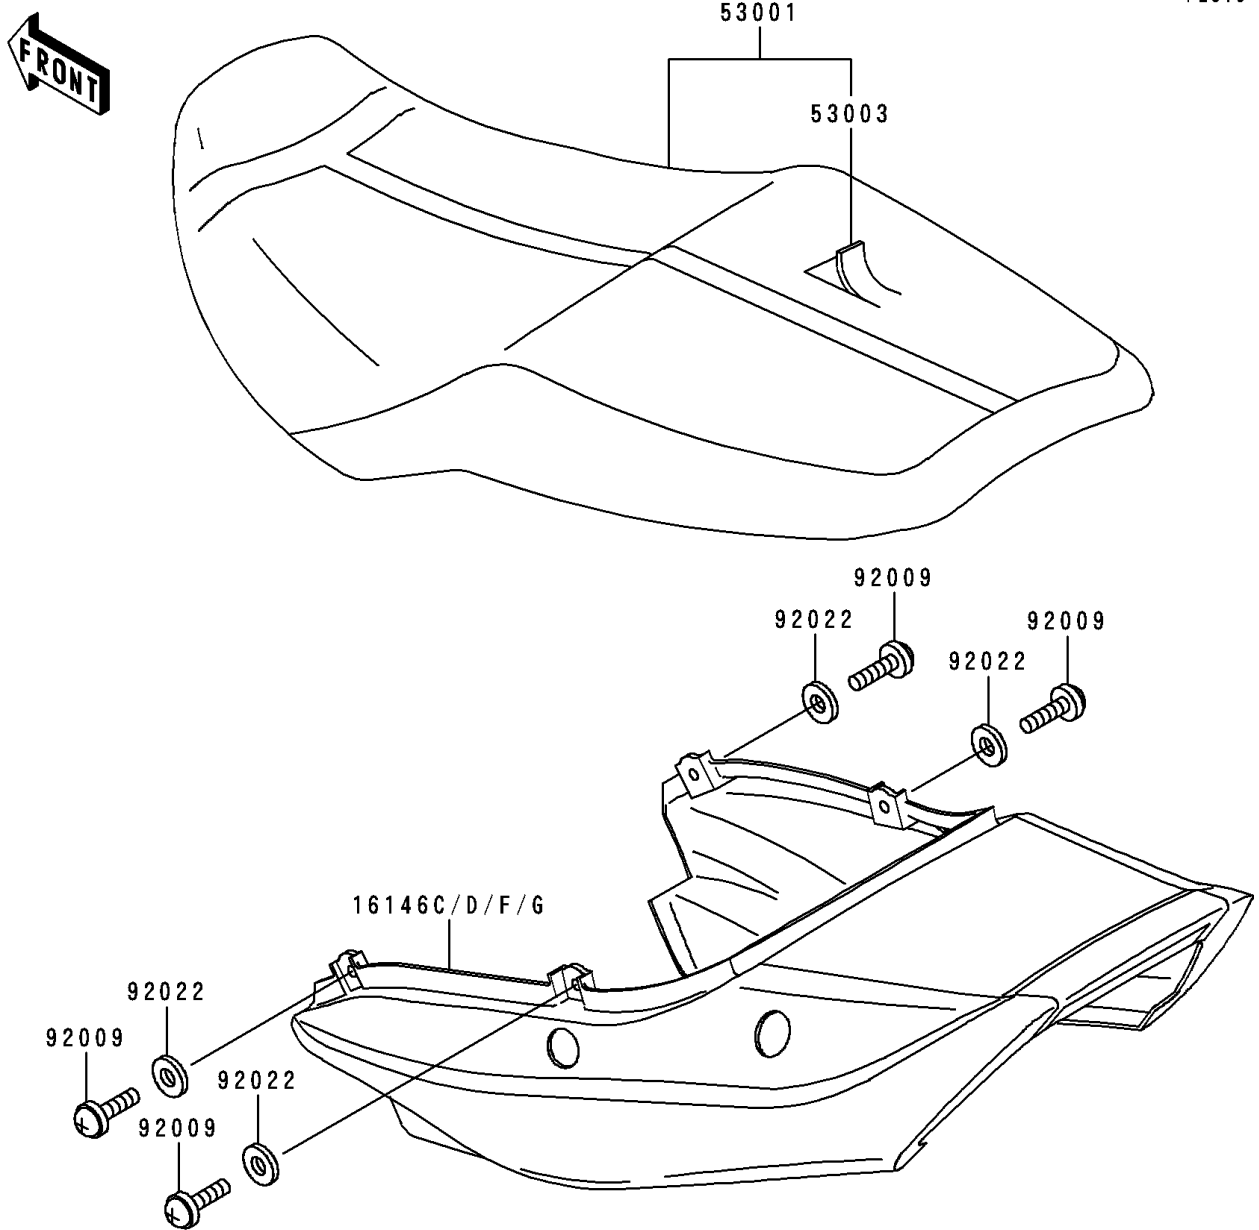

## 1999 ZRX1100 PARTS DIAGRAM

Seat

F2510

(16146C)	Green/White
(16146D)	Ebony/Gray
(16146F)	Green/Purple
(16146G)	Red/White

## 1999 ZRX1100 PARTS LIST

Seat

ITEM NAME	PART NUMBER	QUANTITY
COVER-ASSY,SEAT,GREEN/WHITE (Ref # 16146C)	16146-5059-U7	1
SEAT-ASSY,DUAL,BLACK (Ref # 53001)	53001-1831-MA	1
LEATHER,SEAT,BLACK (Ref # 53003)	53003-1381-MA	1
SCREW,6X14 (Ref # 92009)	92009-1288	1
WASHER,6.5X16X1.0 (Ref # 92022)	92022-1654	1