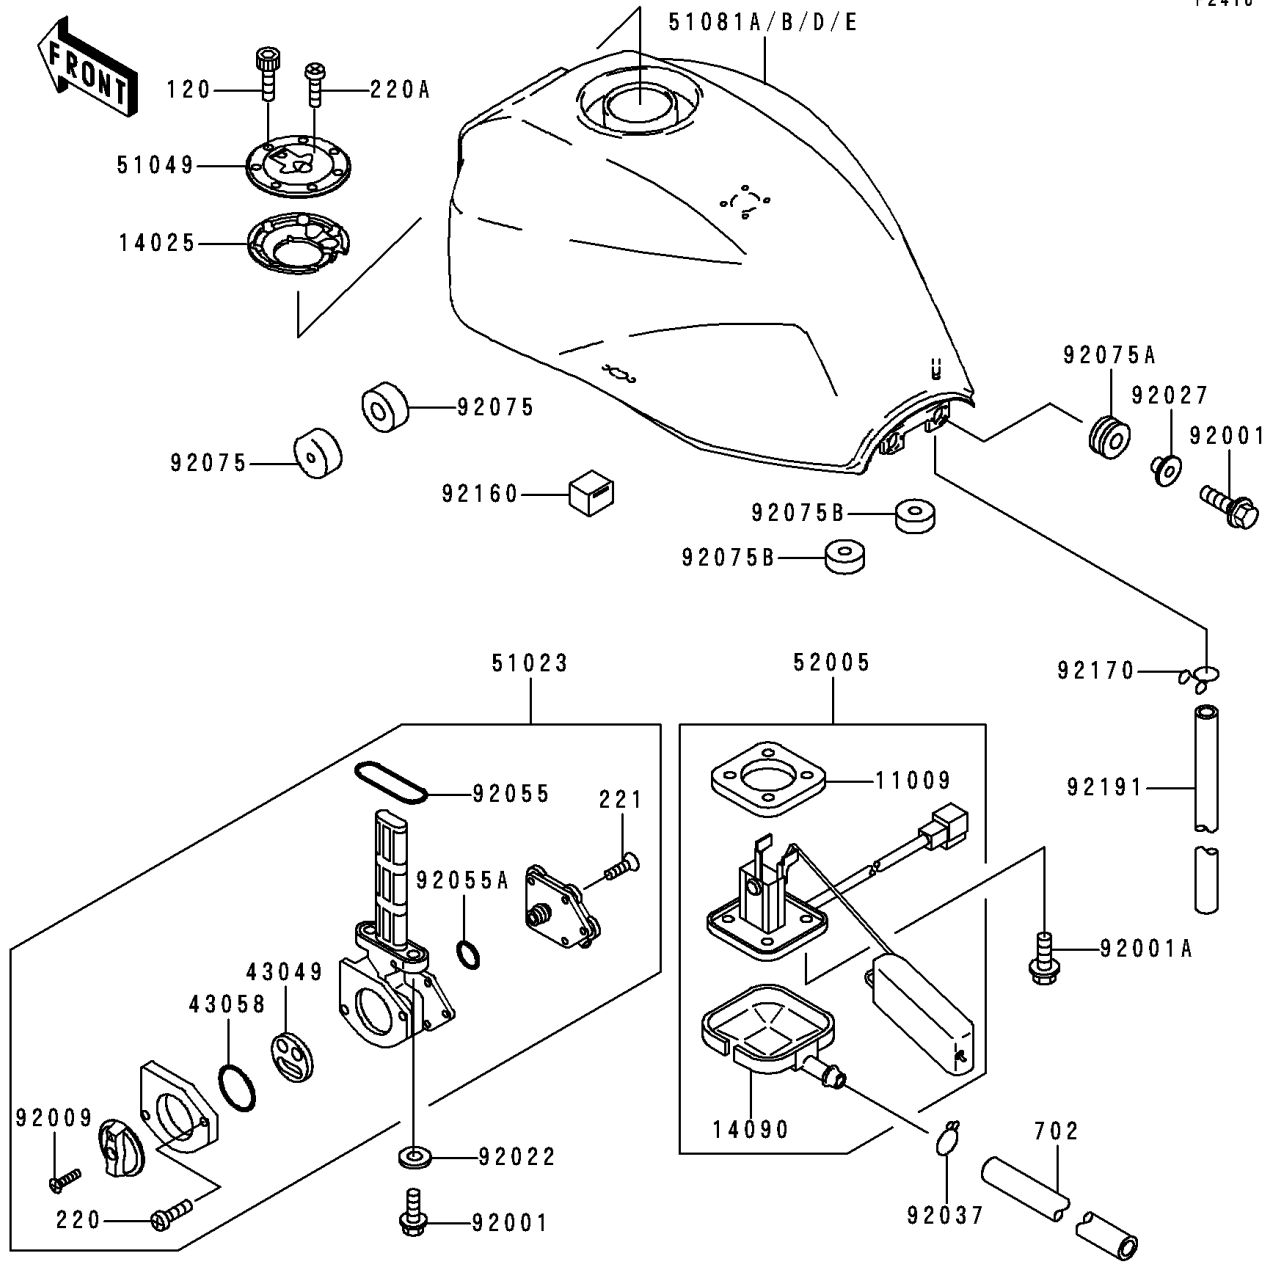

1999 ZRX1100 PARTS DIAGRAM

Fuel Tank

F2410

WD

(51081A)	Green/Purple
(51081B)	Ebony/Gray
(51081D)	Green/White
(51081E)	Ebony/Red

1999 ZRX1100 PARTS LIST

Fuel Tank

ITEM NAME	PART NUMBER	QUANTITY
BOLT-SOCKET (Ref # 120)	120R0512	1
SCREW-PAN-CROS (Ref # 220)	220B0308	1
SCREW-PAN-CROS (Ref # 220A)	220C0508	1
SCREW-CSK-CROS,4X14 (Ref # 221)	221B0414	1
TUBE-RUBBER,7X10X860 (Ref # 702)	702A07860	1
GASKET,FUEL GAUGE (Ref # 11009)	11009-1656	1
COVER,TANK CAP (Ref # 14025)	14025-1913	1
COVER,FUEL GAUGE (Ref # 14090)	14090-1624	1
PACKING,TAP VALVE (Ref # 43049)	43049-1075	1
RING,TAP LEVER (Ref # 43058)	43058-1083	1
TAP-ASSY,FUEL (Ref # 51023)	51023-1219	1
CAP-TANK,FUEL (Ref # 51049)	51049-1079	1
TANK-COMP-FUEL,GREEN/PURPLE (Ref # 51081A)	51081-5079-U6	1
GAUGE,FUEL (Ref # 52005)	52005-1117	1
BOLT,6X25 (Ref # 92001)	92001-1524	1
BOLT,FUEL GAUGE (Ref # 92001A)	92001-1705	1
SCREW,4X12 (Ref # 92009)	92009-1742	1
WASHER,6.2X11X1.5 (Ref # 92022)	92022-183	1
COLLAR,L=13.1 (Ref # 92027)	92027-251	1
CLAMP,TUBE (Ref # 92037)	92037-147	1
RING-O,FUEL TAP PACKING (Ref # 92055)	92055-1112	1
RING-O (Ref # 92055A)	92055-1539	1
DAMPER,FUEL TANK (Ref # 92075)	92075-101	1
DAMPER (Ref # 92075A)	92075-1690	1
DAMPER (Ref # 92075B)	92075-1737	1
DAMPER (Ref # 92160)	92160-1626	1
CLAMP,TUBE (Ref # 92170)	92170-1834	1
TUBE,7X12X600 (Ref # 92191)	92191-1138	1