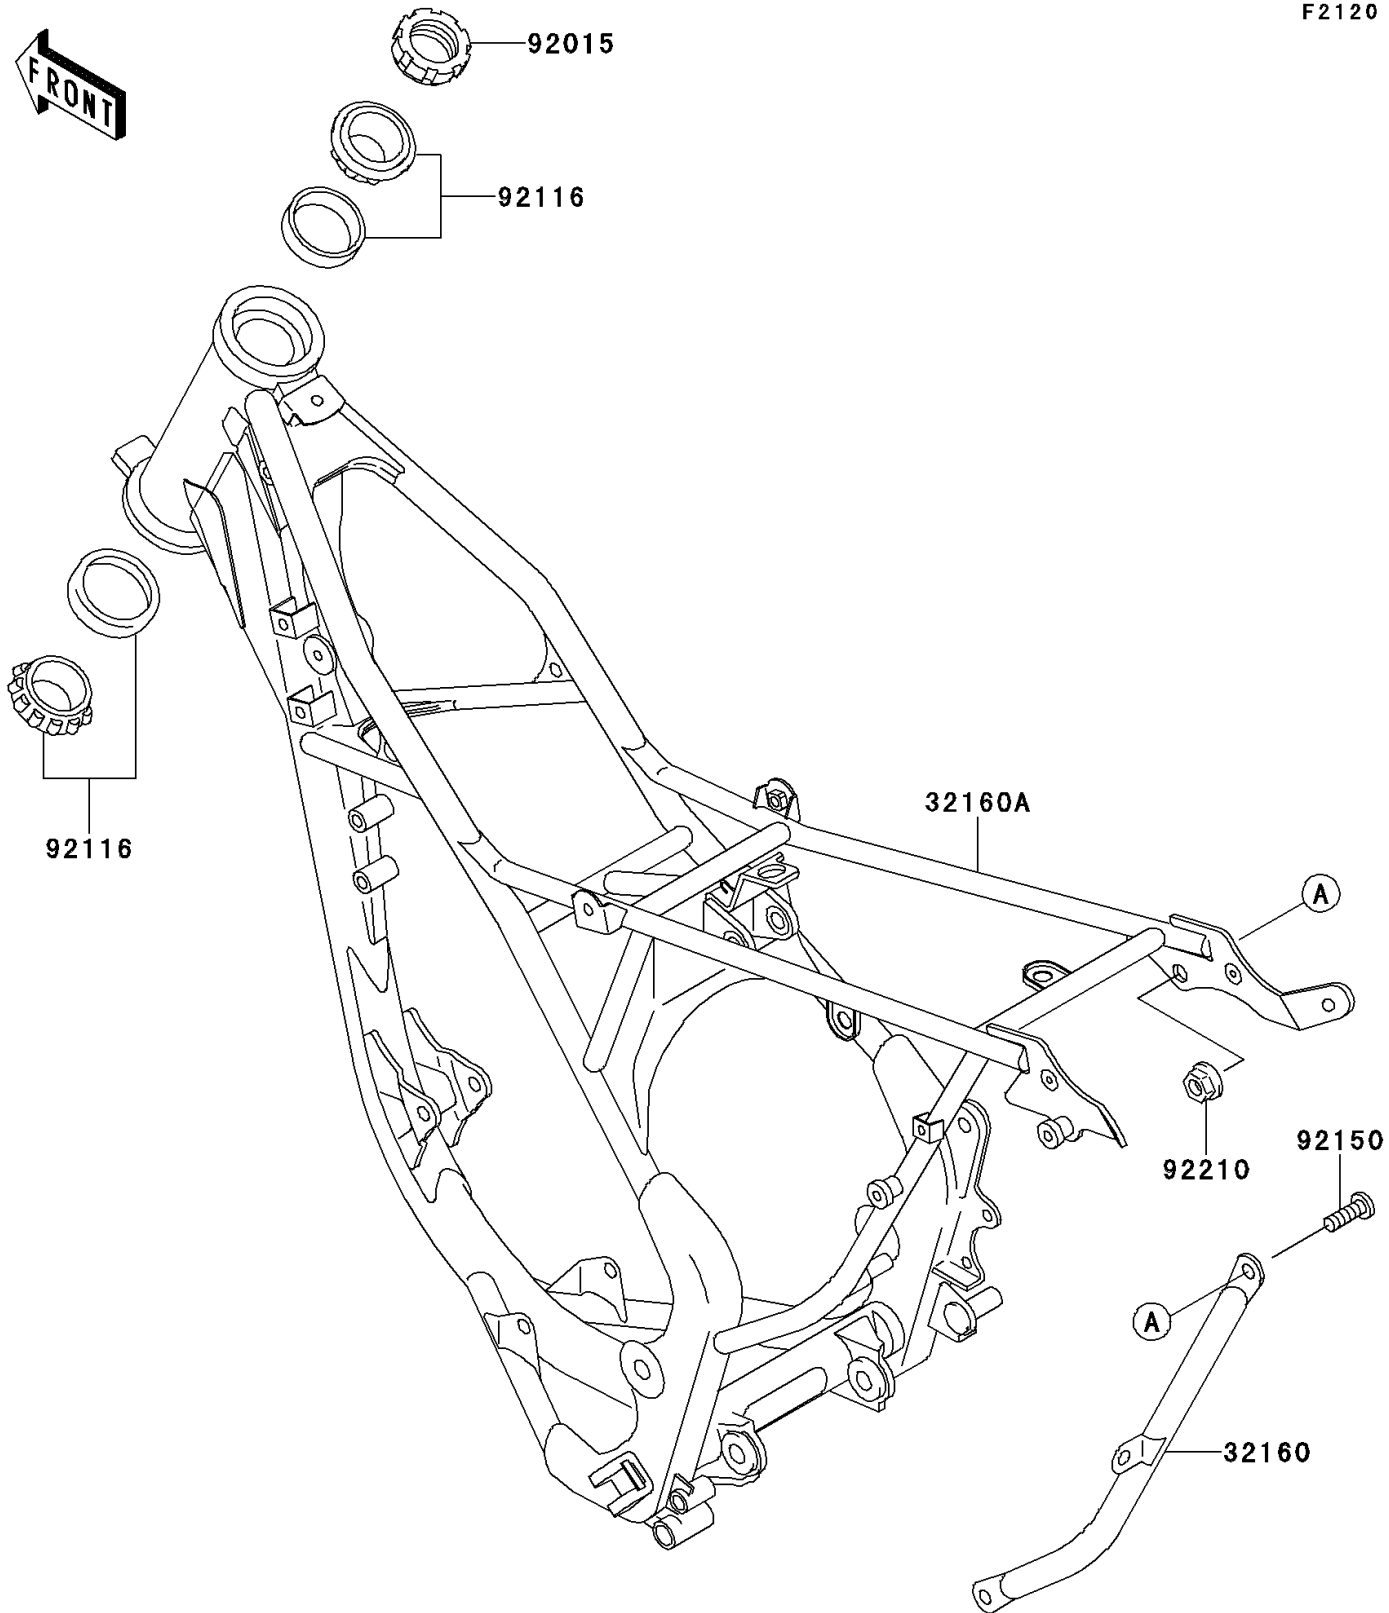

2010 KX™85 PARTS DIAGRAM

Frame

F2120

2010 KX™85 PARTS LIST

Frame

ITEM NAME	PART NUMBER	QUANTITY
FRAME-COMP,DOWNTUBE,RH,BLACK (Ref # 32160)	32160-1486-18R	1
FRAME-COMP,MAIN,F.S.BLACK (Ref # 32160A)	32160-1667-18R	1
NUT,STEERING STEM,25MM (Ref # 92015)	92015-1684	1
BEARING-ROLLER,H1-CAP32005JRRS (Ref # 92116)	92116-1065	1
BOLT,SOCKET,10X23 (Ref # 92150)	92150-1221	1
NUT,LOCK,FLANGED,10MM (Ref # 92210)	92210-1080	1