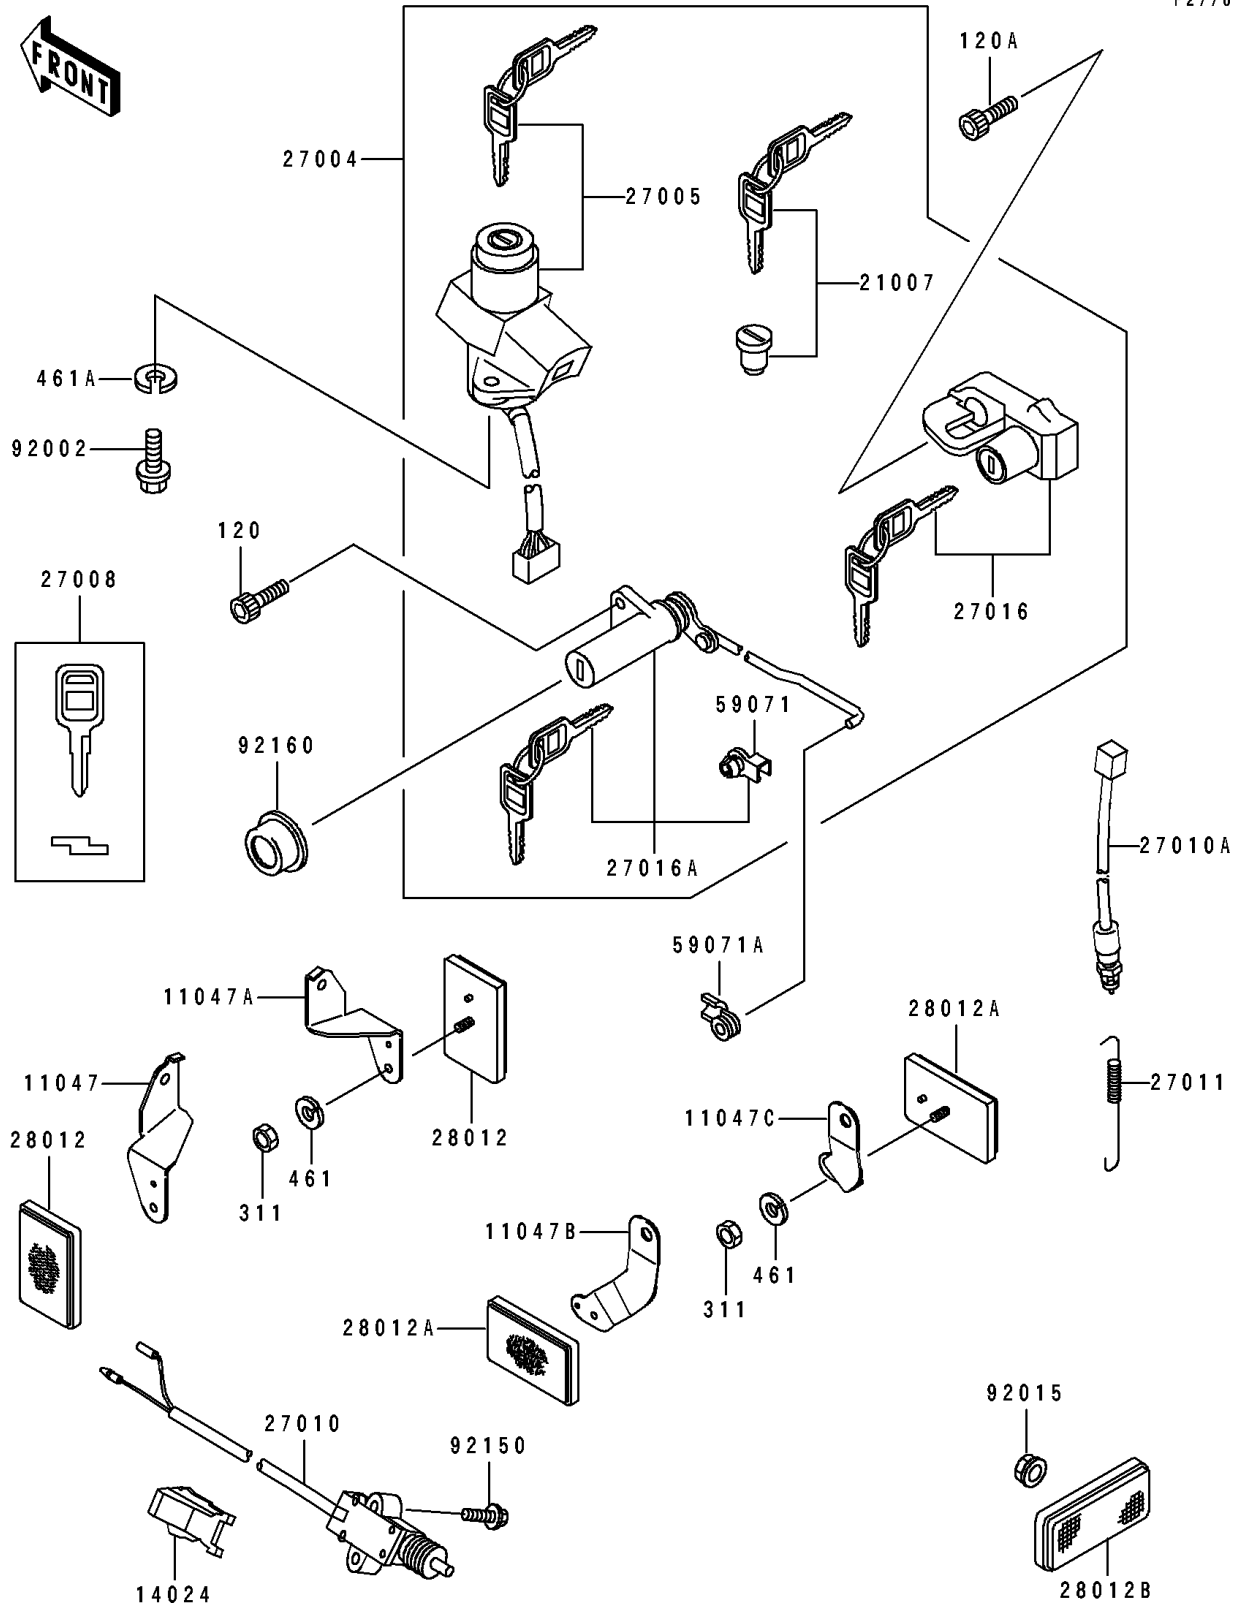

1992 PARTS DIAGRAM

Ignition Switch/Locks/Reflectors

1992 PARTS LIST

Ignition Switch/Locks/Reflectors

ITEM NAME	PART NUMBER	QUANTITY
BRACKET,REFLECTOR,FR,LH (Ref # 11047)	11047-1628	1
BRACKET,REFLECTOR,FR,RH (Ref # 11047A)	11047-1629	1
BRACKET,REFLECTOR,RR,LH (Ref # 11047B)	11047-1630	1
BRACKET,REFLECTOR,RR,RH (Ref # 11047C)	11047-1631	1
COVER,SIDE STAND SWITCH (Ref # 14024)	14024-1532	1
ROTOR,LOCK,TANK CAP (Ref # 21007)	21007-5033	1
SWITCH-ASSY (Ref # 27004)	27004-5428	1
SWITCH-ASSY-IGNITION (Ref # 27005)	27005-5097	1
KEY-LOCK,BLANK (Ref # 27008)	27008-1103	1
SWITCH,SIDE STAND (Ref # 27010)	27010-1226	1
SWITCH,BRAKE LAMP (Ref # 27010A)	27010-1309	1
SPRING,BRAKE LAMP SWITCH (Ref # 27011)	27011-006	1
LOCK-ASSY,HELMET (Ref # 27016)	27016-5175	1
LOCK-ASSY,SEAT (Ref # 27016A)	27016-5191	1
REFLECTOR-REFLEX (Ref # 28012)	28012-1003	1
REFLECTOR-REFLEX,RR (Ref # 28012A)	28012-1054	1
REFLECTOR-REFLEX (Ref # 28012B)	28012-1077	1
JOINT (Ref # 59071)	59071-1103	1
JOINT (Ref # 59071A)	59071-1125	1
BOLT,TORX,6X16 (Ref # 92002)	92002-1333	1
NUT,FLANGED,5MM (Ref # 92015)	92015-1259	1
BOLT,SOCKET,5X22 (Ref # 92150)	92150-1491	1
DAMPER,SEAT LOCK (Ref # 92160)	92160-1346	1
BOLT-SOCKET (Ref # 120)	120P0512	1
BOLT-SOCKET,6X20 (Ref # 120A)	120S0620	1
NUT-HEX (Ref # 311)	311B0500	1
WASHER-SPRING,5MM (Ref # 461)	461F0500	1
WASHER-SPRING (Ref # 461A)	461L0600	1