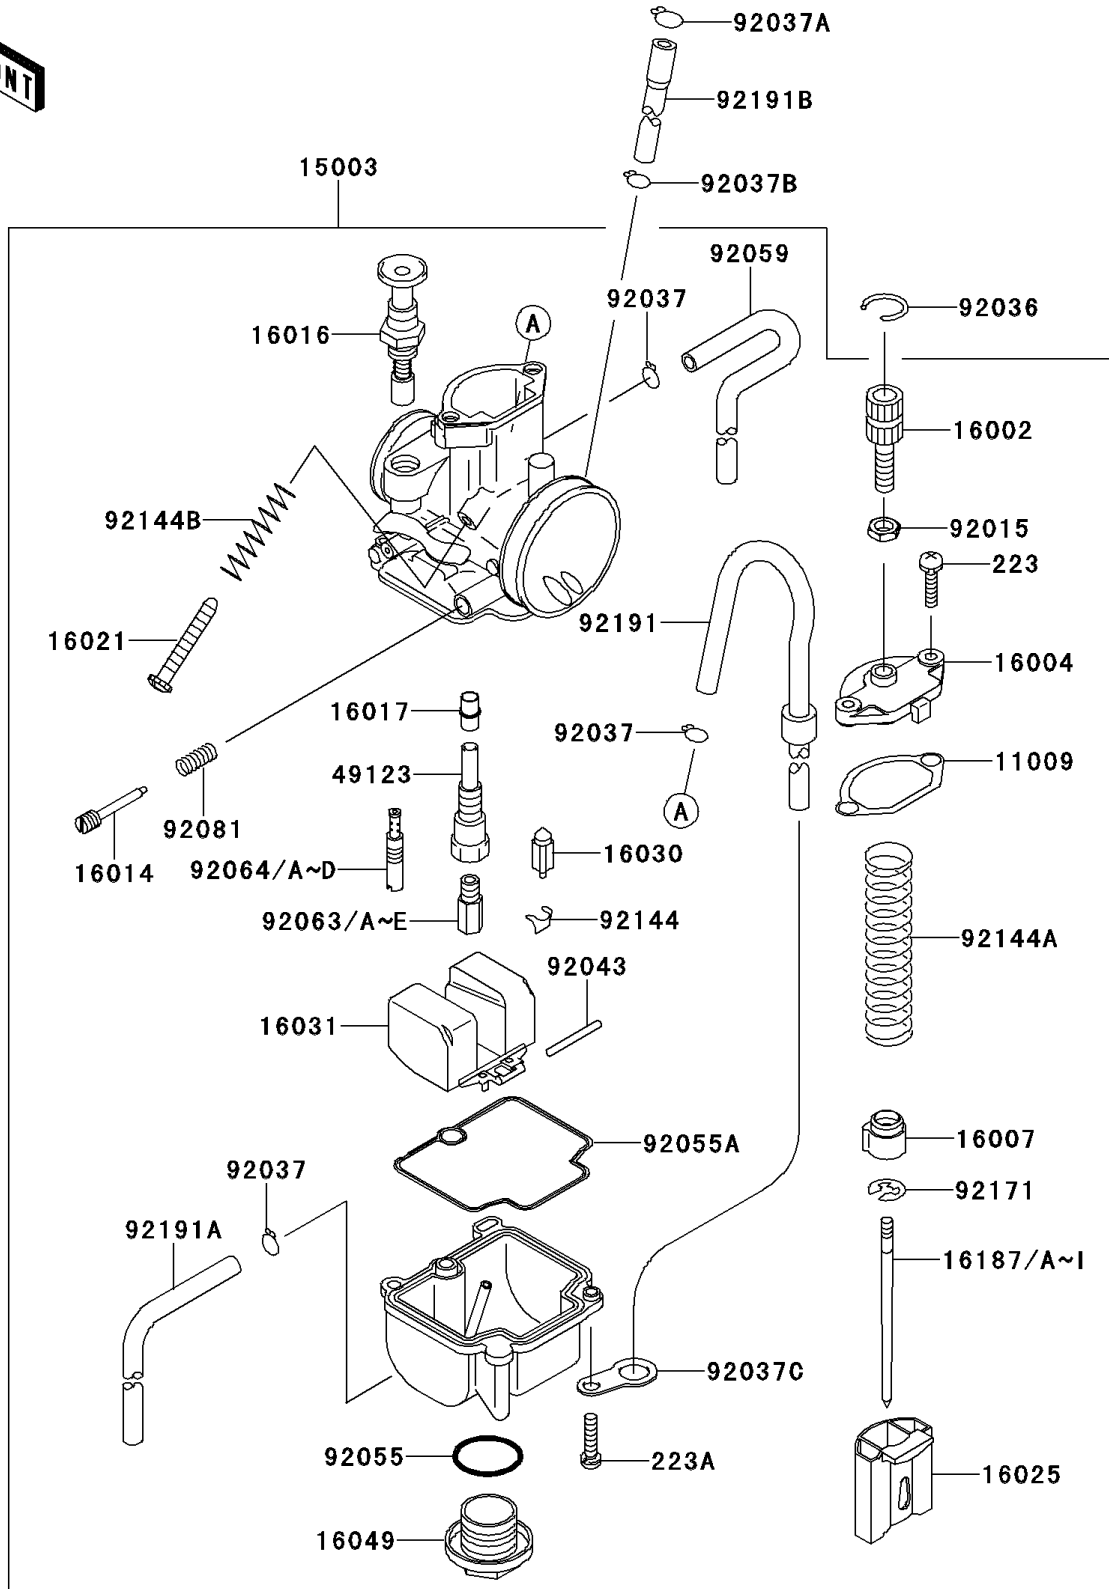

2010 KX™85 PARTS DIAGRAM

Carburetor

E1611