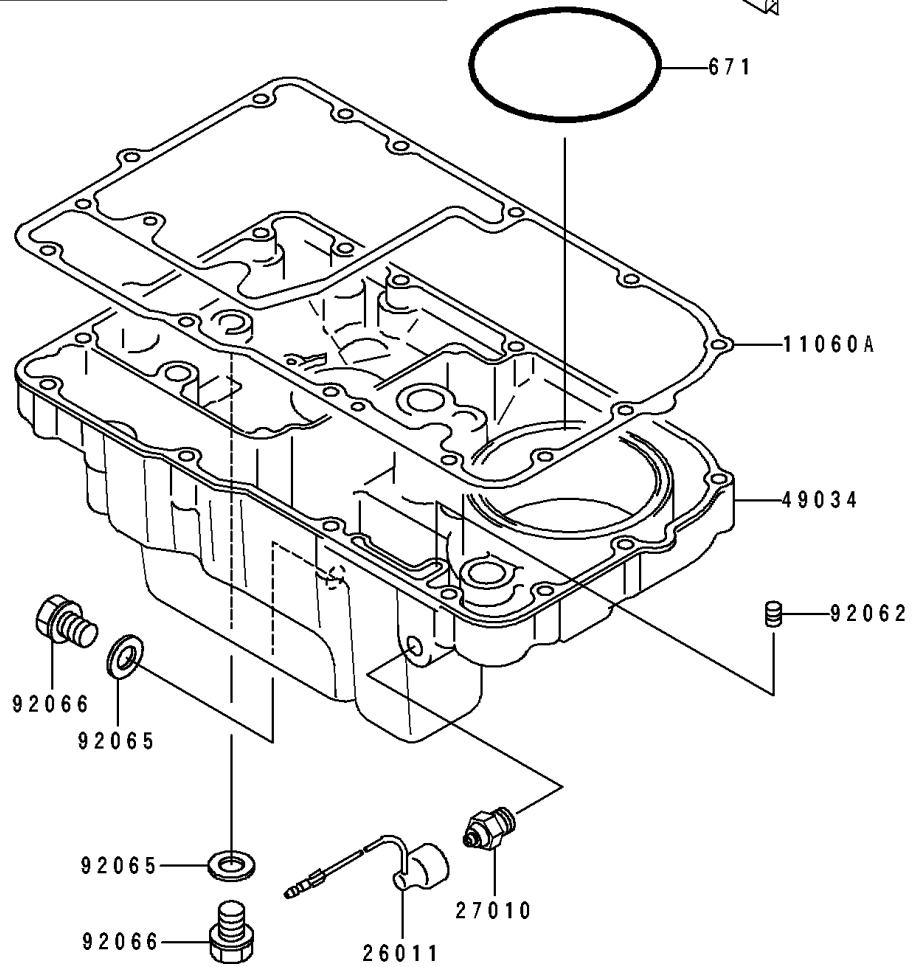

## 1992 PARTS DIAGRAM

Breather Cover/Oil Pan

E1432

## 1992 PARTS LIST

Breather Cover/Oil Pan

ITEM NAME	PART NUMBER	QUANTITY
GASKET,BREATHER BODY (Ref # 11060)	11060-1100	1
GASKET,OIL PAN (Ref # 11060A)	11060-1266	1
BODY-BREATHER (Ref # 14070)	14070-1062	1
SEPARATOR,BREATHER BODY (Ref # 16165)	16165-1057	1
WIRE-LEAD (Ref # 26011)	26011-1371	1
SWITCH,OIL PRESSURE (Ref # 27010)	27010-1313	1
PAN-OIL (Ref # 49034)	49034-1113	1
NOZZLE,YELLOW (Ref # 92062)	92062-1057	1
GASKET,12X22X2,DRAIN PLUG (Ref # 92065)	92065-097	1
PLUG,OIL DRAIN,12X15 (Ref # 92066)	92066-1174	1
BOLT,SOCKET,6X40 (Ref # 92150)	92150-1653	1
BOLT,SOCKET,6X25 (Ref # 92150A)	92150-1714	1
BOLT-SOCKET (Ref # 120)	120Z0625	1
BOLT-SOCKET (Ref # 120A)	120Z0640	1
BOLT-FLANGED-SMALL (Ref # 132)	132E0625	1
SCREW-PAN-WP-CROS (Ref # 235)	235B0610	1
O RING,90MM (Ref # 671)	671B2590	1