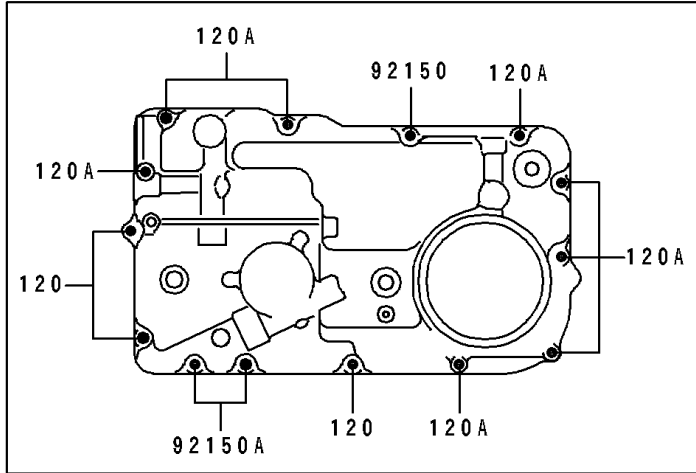

## 1992 PARTS DIAGRAM

Breather Cover/Oil Pan

E1432

## 1992 PARTS LIST

Breather Cover/Oil Pan

ITEM NAME	PART NUMBER	QUANTITY
GASKET,BREATHER BODY (Ref # 11060)	11060-1100	1
GASKET,OIL PAN (Ref # 11060A)	11060-1266	1
BODY-BREATHER (Ref # 14070)	14070-1062	1
SEPARATOR,BREATHER BODY (Ref # 16165)	16165-1057	1
WIRE-LEAD (Ref # 26011)	26011-1371	1
SWITCH,OIL PRESSURE (Ref # 27010)	27010-1313	1
PAN-OIL (Ref # 49034)	49034-1113	1
NOZZLE,YELLOW (Ref # 92062)	92062-1057	1
GASKET,12X22X2,DRAIN PLUG (Ref # 92065)	92065-097	1
PLUG,OIL DRAIN,12X15 (Ref # 92066)	92066-1174	1
BOLT,SOCKET,6X40 (Ref # 92150)	92150-1653	1
BOLT,SOCKET,6X25 (Ref # 92150A)	92150-1714	1
BOLT-SOCKET (Ref # 120)	120Z0625	1
BOLT-SOCKET (Ref # 120A)	120Z0640	1
BOLT-FLANGED-SMALL (Ref # 132)	132E0625	1
SCREW-PAN-WP-CROS (Ref # 235)	235B0610	1
O RING,90MM (Ref # 671)	671B2590	1