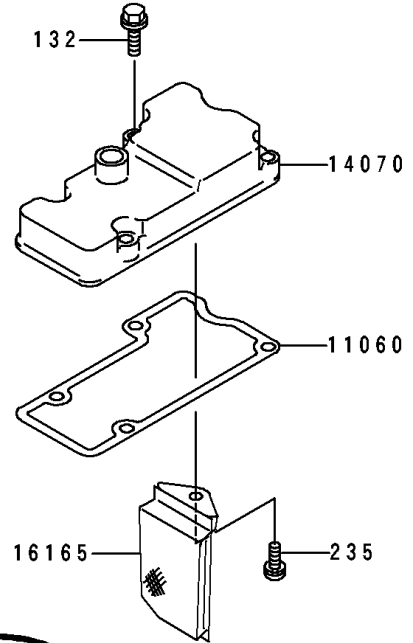

## 1992 PARTS DIAGRAM

Breather Cover/Oil Pan

E1432

## 1992 PARTS LIST

Breather Cover/Oil Pan

ITEM NAME	PART NUMBER	QUANTITY
GASKET,BREATHER BODY (Ref # 11060)	11060-1100	1
GASKET,OIL PAN (Ref # 11060A)	11060-1266	1
BODY-BREATHER (Ref # 14070)	14070-1062	1
SEPARATOR,BREATHER BODY (Ref # 16165)	16165-1057	1
WIRE-LEAD (Ref # 26011)	26011-1371	1
SWITCH,OIL PRESSURE (Ref # 27010)	27010-1313	1
PAN-OIL (Ref # 49034)	49034-1113	1
NOZZLE,YELLOW (Ref # 92062)	92062-1057	1
GASKET,12X22X2,DRAIN PLUG (Ref # 92065)	92065-097	1
PLUG,OIL DRAIN,12X15 (Ref # 92066)	92066-1174	1
BOLT,SOCKET,6X40 (Ref # 92150)	92150-1653	1
BOLT,SOCKET,6X25 (Ref # 92150A)	92150-1714	1
BOLT-SOCKET (Ref # 120)	120Z0625	1
BOLT-SOCKET (Ref # 120A)	120Z0640	1
BOLT-FLANGED-SMALL (Ref # 132)	132E0625	1
SCREW-PAN-WP-CROS (Ref # 235)	235B0610	1
O RING,90MM (Ref # 671)	671B2590	1