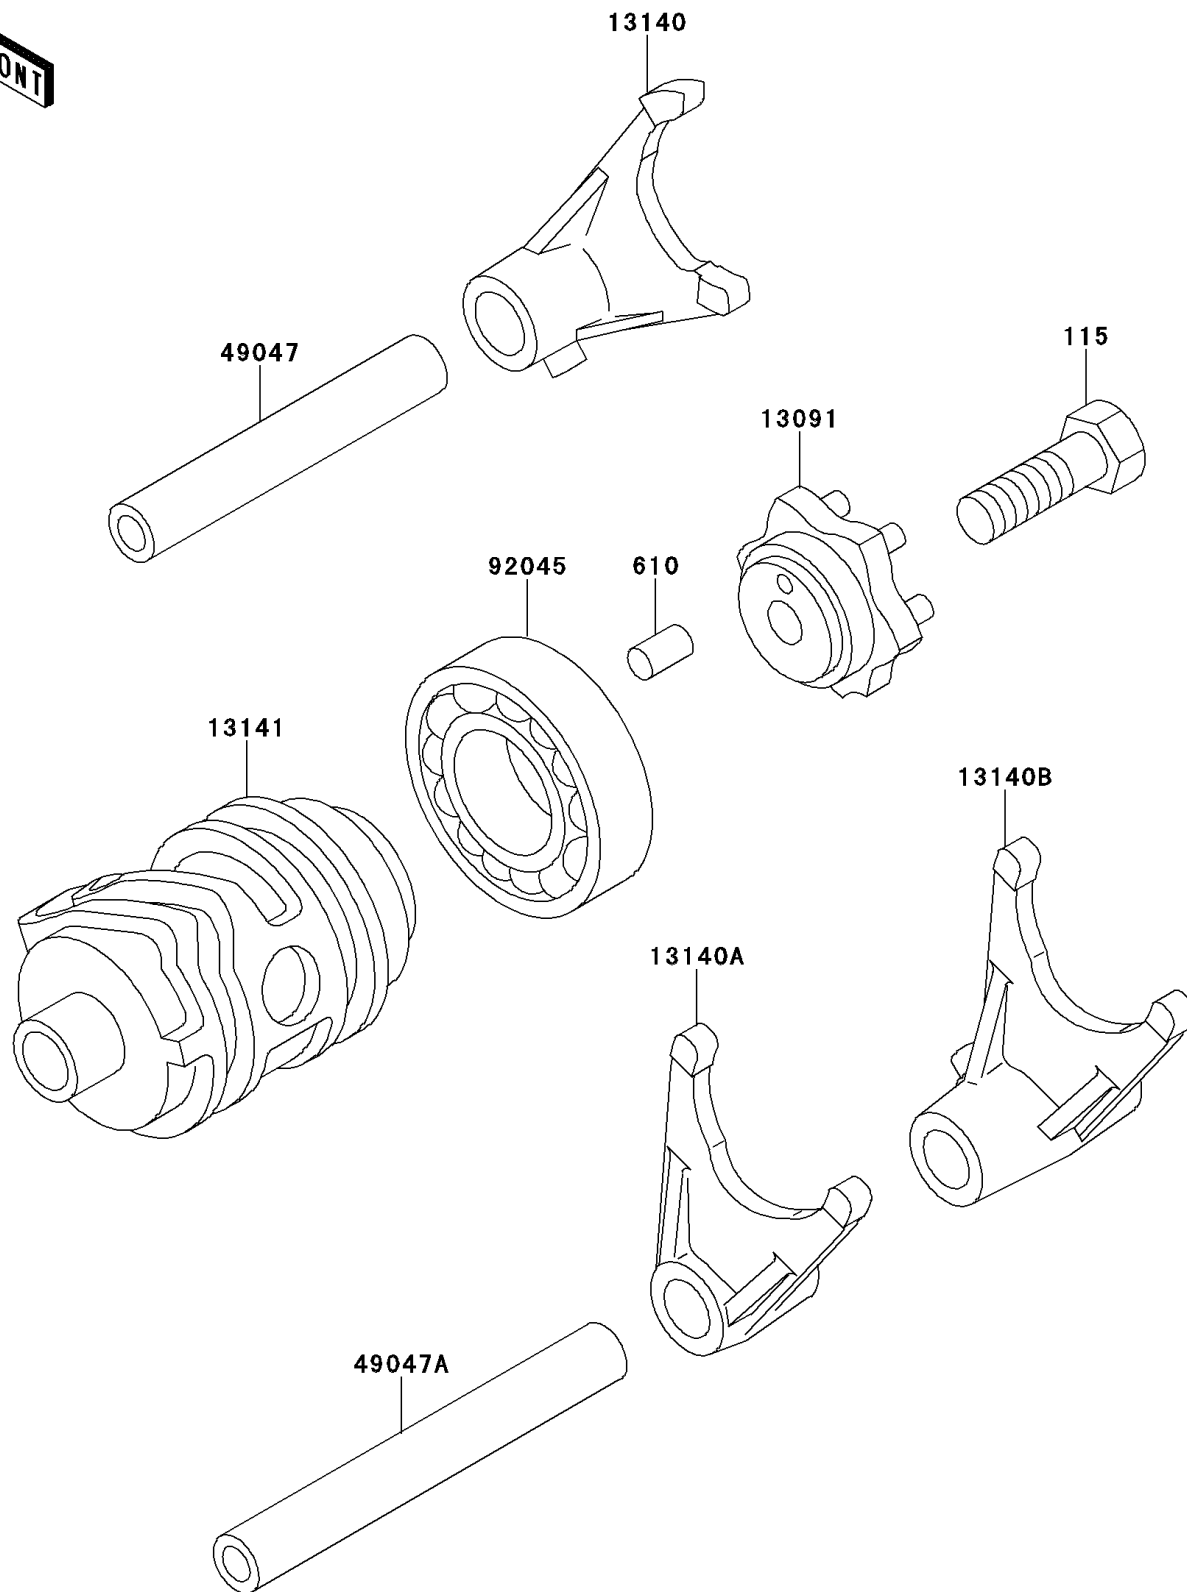

2010 KX™85 PARTS DIAGRAM

Gear Change Drum/Shift Fork(s)

E1362

2010 KX™85 PARTS LIST

Gear Change Drum/Shift Fork(s)

ITEM NAME	PART NUMBER	QUANTITY
BOLT-SMALL-UPSET,8X25 (Ref # 115)	115BA0825	1
ROLLER,4X8 (Ref # 610)	610A0408	1
HOLDER,CHANGE DRUM (Ref # 13091)	13091-1390	1
FORK-SHIFT,5TH&6TH (Ref # 13140)	13140-1302	1
FORK-SHIFT,2ND&3RD (Ref # 13140A)	13140-1303	1
FORK-SHIFT,LOW&4TH (Ref # 13140B)	13140-1304	1
DRUM-CHANGE (Ref # 13141)	13141-1120	1
ROD-SHIFT,5.9X10X64.5 (Ref # 49047)	49047-1063	1
ROD-SHIFT,5.9X10X81 (Ref # 49047A)	49047-1064	1
BEARING-BALL,6905Z (Ref # 92045)	92045-1058	1