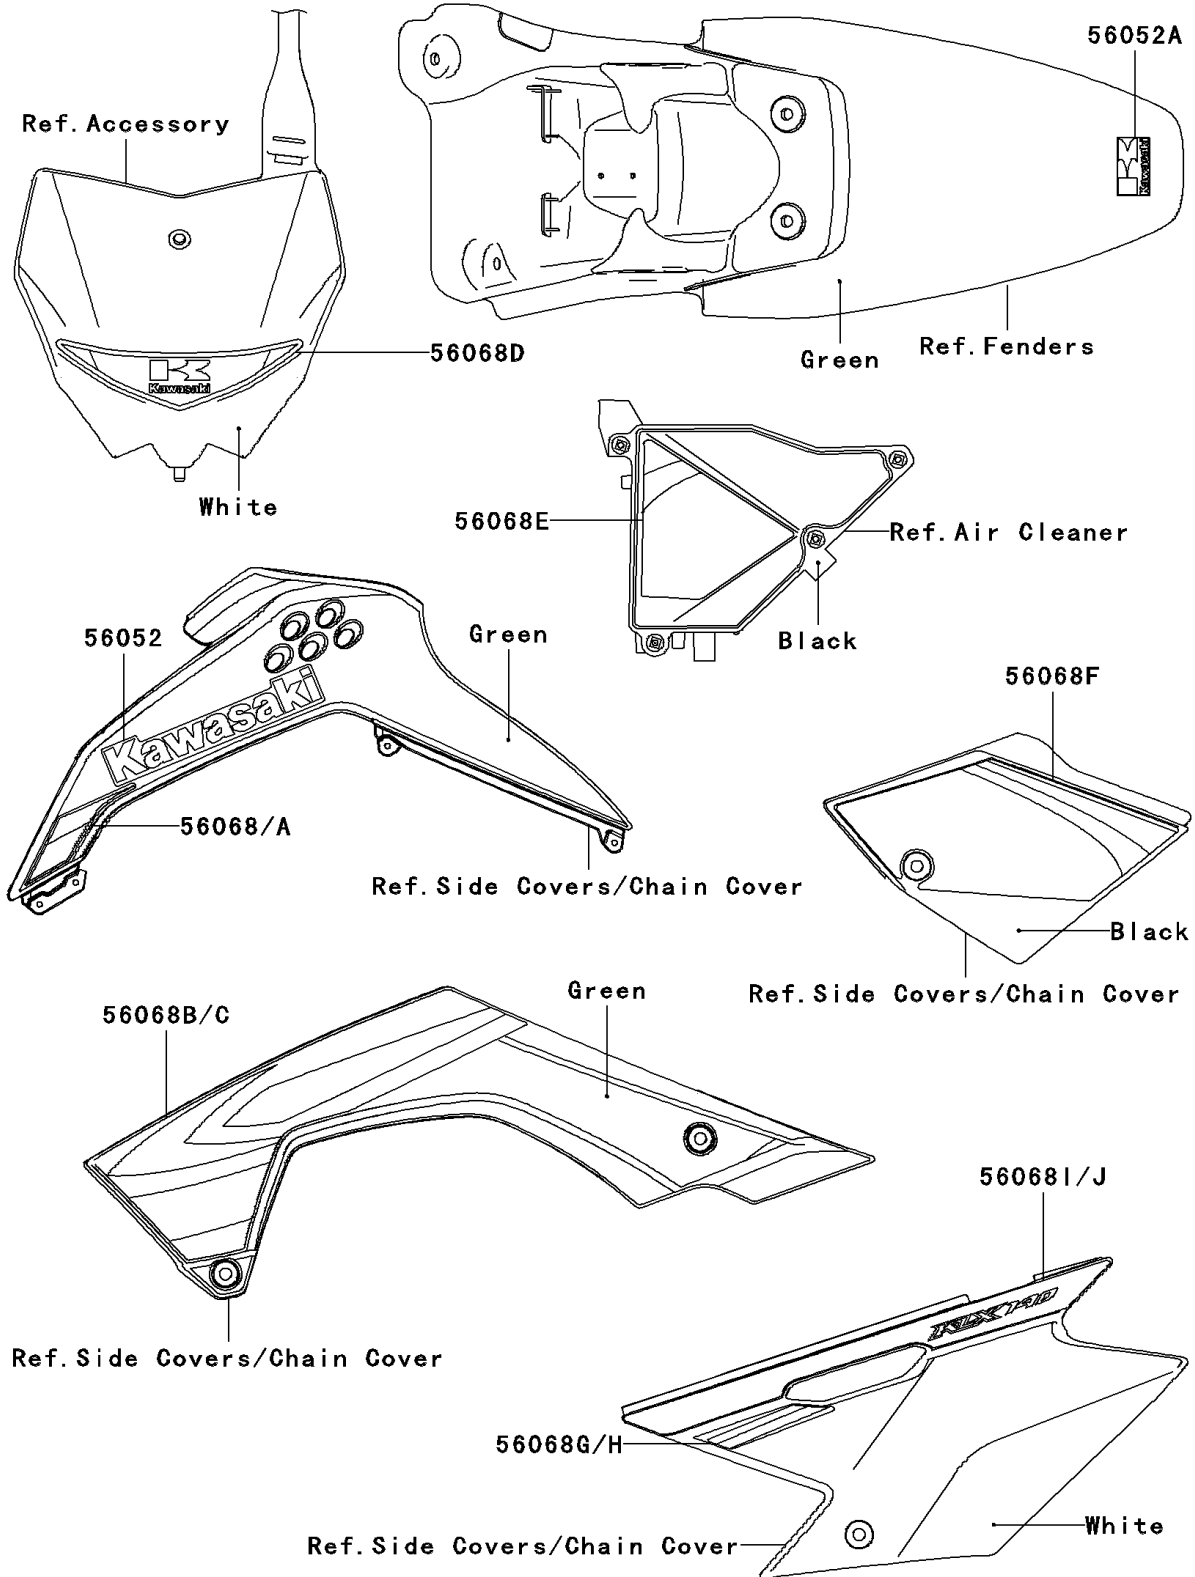

2008 KLX® 140L PARTS DIAGRAM

Decals(Green)(B8F)

F2861

2008 KLX® 140L PARTS LIST

Decals(Green)(B8F)

ITEM NAME	PART NUMBER	QUANTITY
MARK,SHROUD,KAWASAKI (Ref # 56052)	56052-0431	1
MARK,RR FENDER,KAWASAKI (Ref # 56052A)	56052-0968	1
PATTERN,SHROUD,LH (Ref # 56068)	56068-0778	1
PATTERN,SHROUD,RH (Ref # 56068A)	56068-0779	1
PATTERN,SHROUD,LH (Ref # 56068B)	56068-0780	1
PATTERN,SHROUD,RH (Ref # 56068C)	56068-0781	1
PATTERN,NUMBER PLATE (Ref # 56068D)	56068-0782	1
PATTERN,AIR CLEANER,LH (Ref # 56068E)	56068-0783	1
PATTERN,SIDE COVER,FR,RH (Ref # 56068F)	56068-0784	1
PATTERN,SIDE COVER,LWR,LH (Ref # 56068G)	56068-0786	1
PATTERN,SIDE COVER,LWR,RH (Ref # 56068H)	56068-0788	1
PATTERN,SIDE COVER,UPP,LH (Ref # 56068I)	56068-0789	1
PATTERN,SIDE COVER,UPP,RH (Ref # 56068J)	56068-0790	1