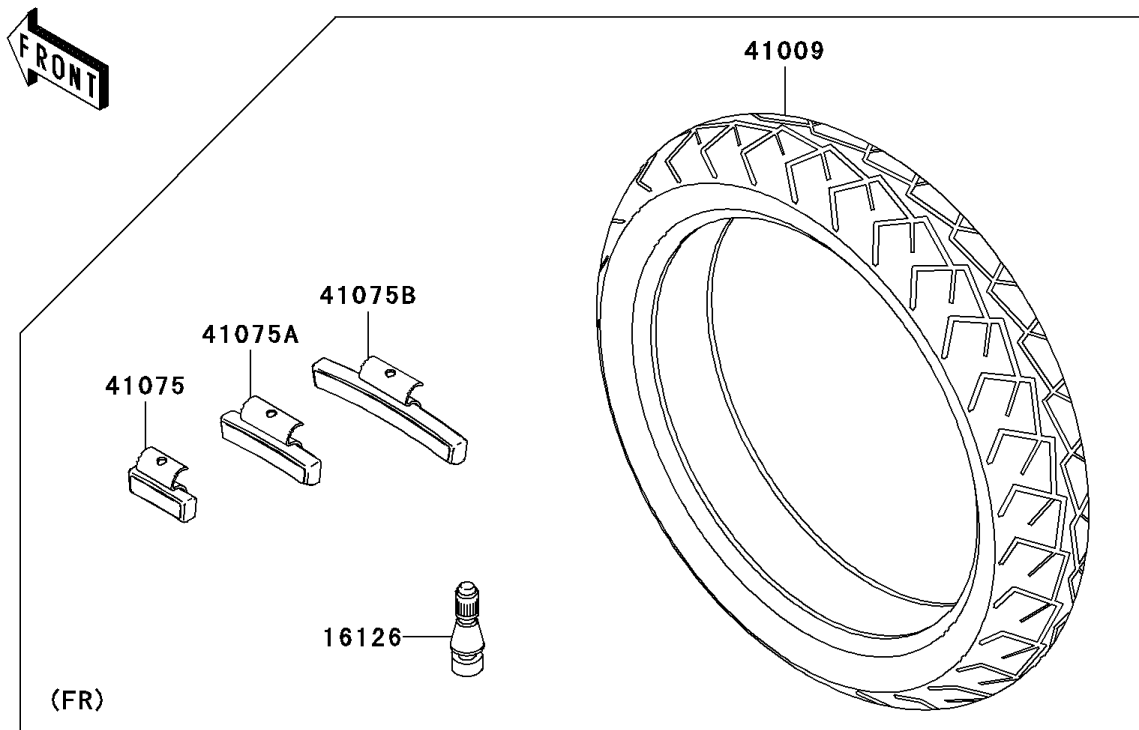

2006 Z1000 PARTS DIAGRAM

Tires

F2210

2006 Z1000 PARTS LIST

Tires

ITEM NAME	PART NUMBER	QUANTITY
VALVE,TIRE (Ref # 16126)	16126-1140	1
TIRE,FR,120/70ZR17(58W),BT019F (Ref # 41009)	41009-1429	1
TIRE,RR,190/50ZR17(73W),BT012R (Ref # 41009A)	41009-1430	1
BALANCER-WHEEL,10G,SILVER (Ref # 41075)	41075-0014	1
BALANCER-WHEEL,20G,SILVER (Ref # 41075A)	41075-0015	1
BALANCER-WHEEL,30G,SILVER (Ref # 41075B)	41075-0016	1