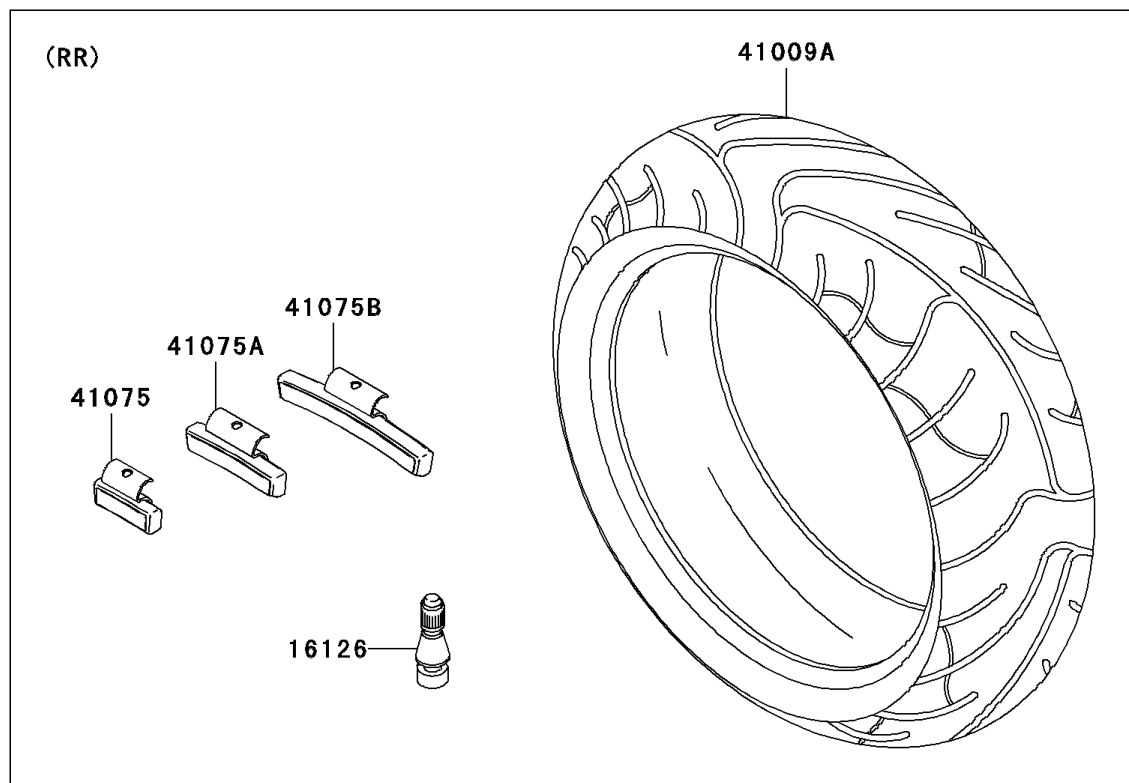

2006 Z1000 PARTS DIAGRAM

Tires

F2210

2006 Z1000 PARTS LIST

Tires

ITEM NAME	PART NUMBER	QUANTITY
VALVE,TIRE (Ref # 16126)	16126-1140	1
TIRE,FR,120/70ZR17(58W),BT019F (Ref # 41009)	41009-1429	1
TIRE,RR,190/50ZR17(73W),BT012R (Ref # 41009A)	41009-1430	1
BALANCER-WHEEL,10G,SILVER (Ref # 41075)	41075-0014	1
BALANCER-WHEEL,20G,SILVER (Ref # 41075A)	41075-0015	1
BALANCER-WHEEL,30G,SILVER (Ref # 41075B)	41075-0016	1