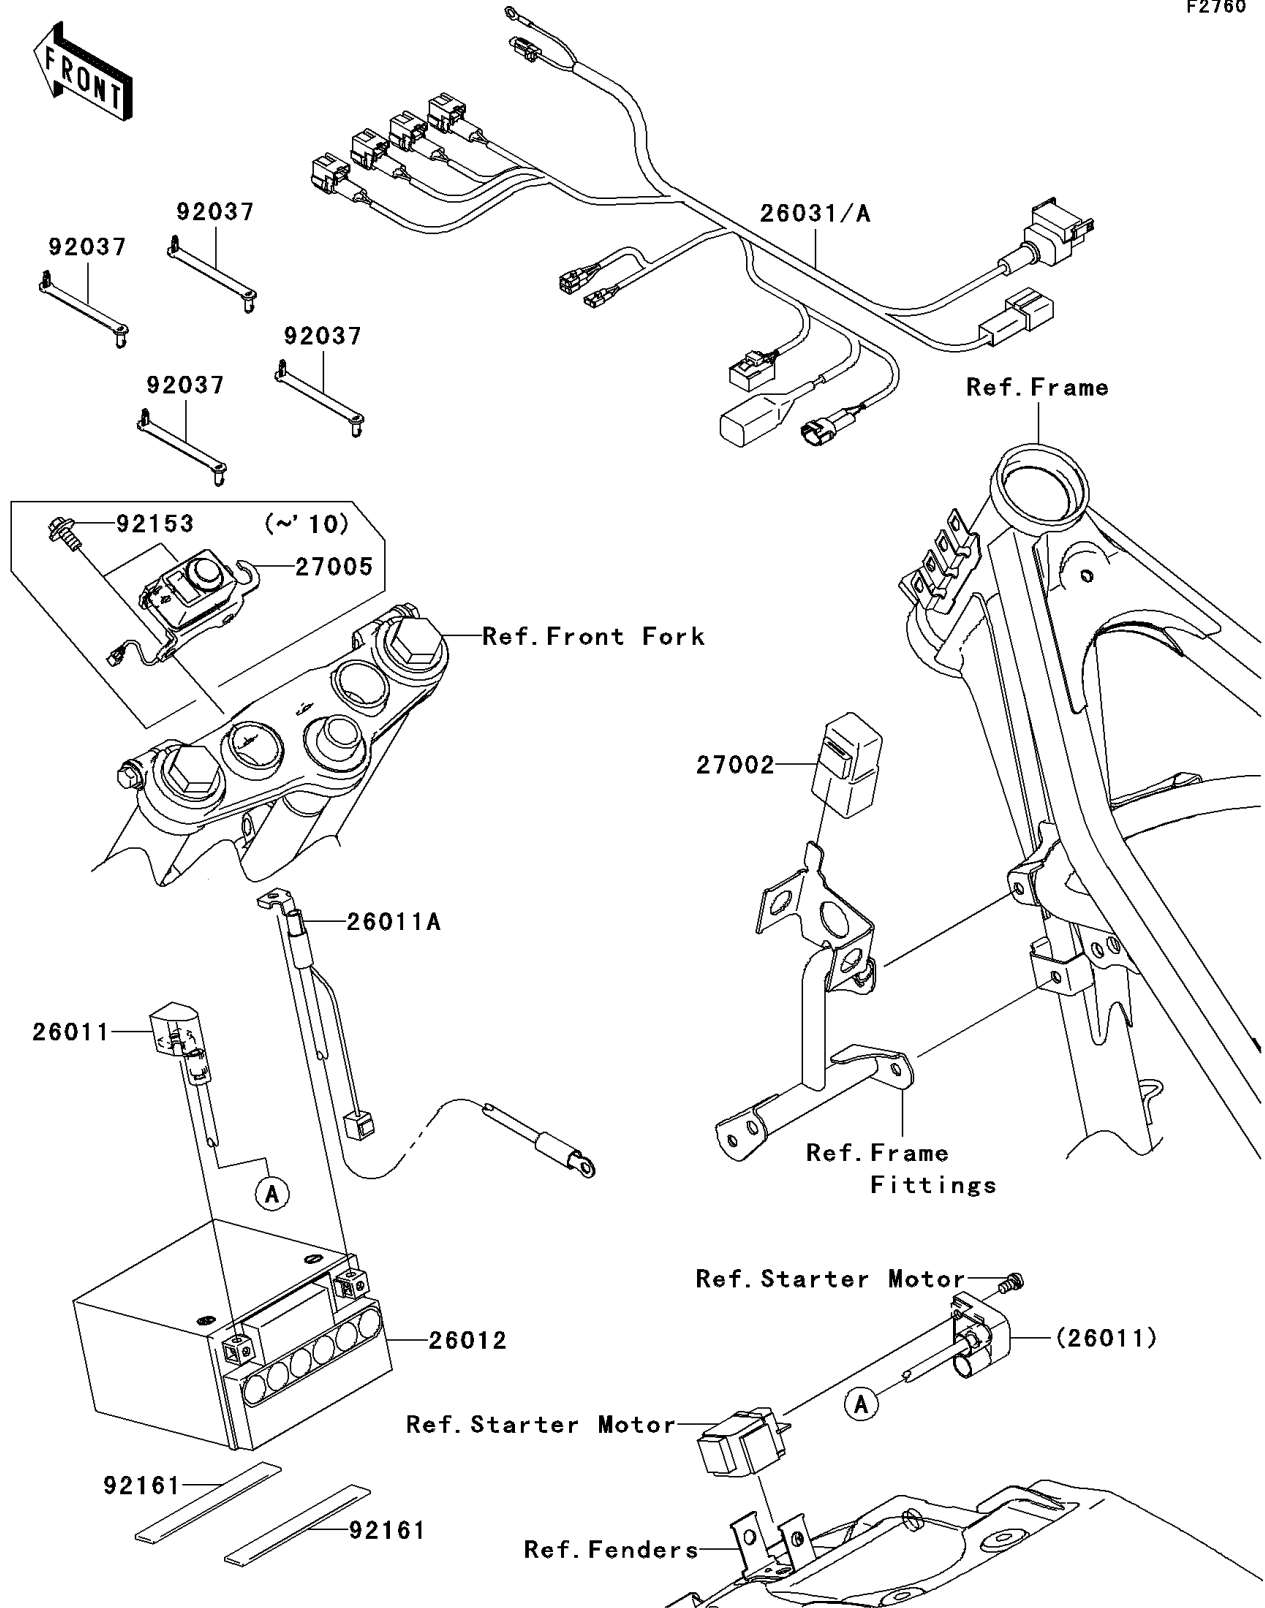

2008 KLX® 140L PARTS DIAGRAM

Chassis Electrical Equipment

F2760

2008 KLX® 140L PARTS LIST

Chassis Electrical Equipment

ITEM NAME	PART NUMBER	QUANTITY
WIRE-LEAD,BATTERY(+) (Ref # 26011)	26011-0153	1
WIRE-LEAD,BATTERY(-) (Ref # 26011A)	26011-0154	1
BATTERY,FTX7L-BS,12V6AH (Ref # 26012)	26012-0068	1
HARNESS,MAIN (Ref # 26031)	26031-0542	1
RELAY-ASSY (Ref # 27002)	27002-1086	1
SWITCH-ASSY-IGNITION (Ref # 27005)	27005-0047	1
CLAMP,SPEED,L=58 (Ref # 92037)	92037-1163	1
BOLT,FLANGED,6X14 (Ref # 92153)	92153-0936	1
DAMPER (Ref # 92161)	92161-0543	1