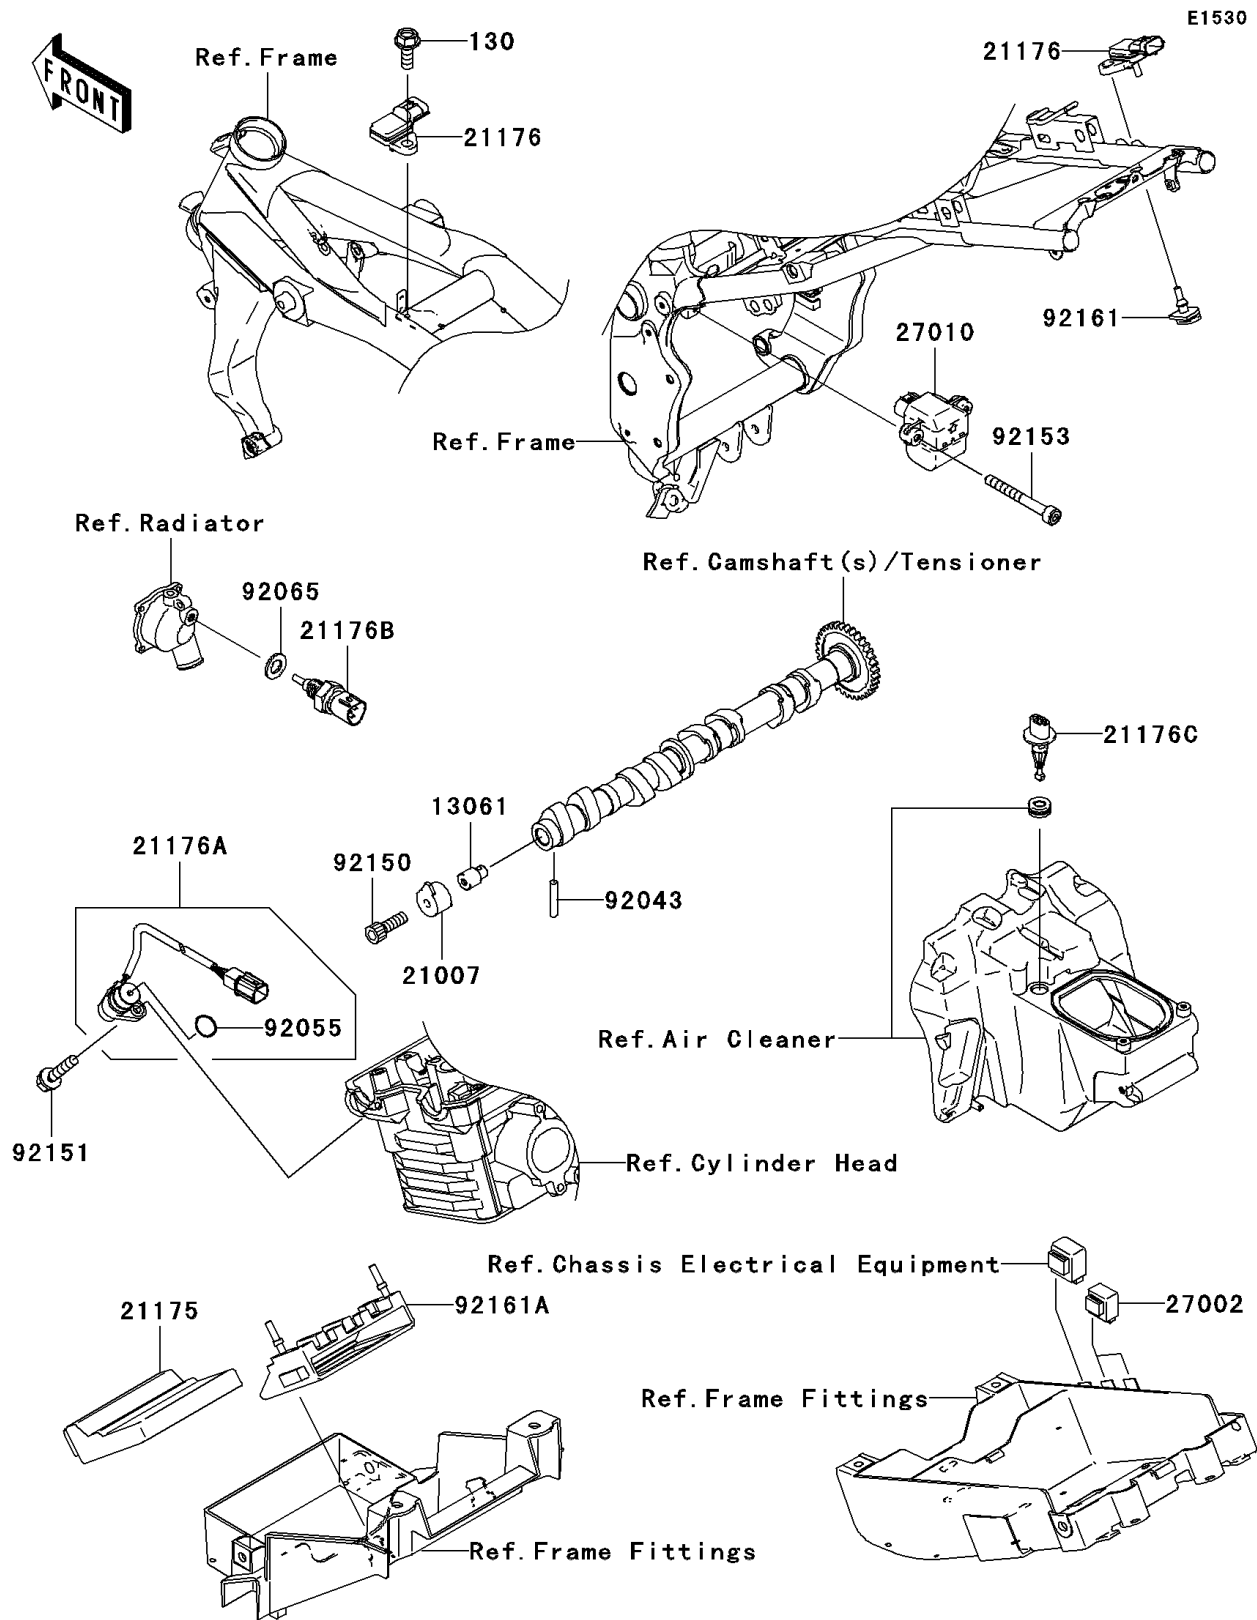

2006 Z1000 PARTS DIAGRAM

Fuel Injection

2006 Z1000 PARTS LIST

Fuel Injection

ITEM NAME	PART NUMBER	QUANTITY
BOLT-FLANGED,6X16 (Ref # 130)	130J0616	1
BOSS,CAM SENSOR (Ref # 13061)	13061-1687	1
ROTOR (Ref # 21007)	21007-0005	1
CONTROL UNIT-ELECTRONIC (Ref # 21175)	21175-0007	1
SENSOR (Ref # 21176)	21176-0058	1
SENSOR (Ref # 21176A)	21176-1077	1
SENSOR,WATER TEMP (Ref # 21176B)	21176-1120	1
SENSOR,AIR TEMP (Ref # 21176C)	21176-2106	1
RELAY-ASSY (Ref # 27002)	27002-1062	1
SWITCH (Ref # 27010)	27010-0007	1
PIN (Ref # 92043)	92043-1575	1
RING-O (Ref # 92055)	92055-1639	1
GASKET,12X22X2 (Ref # 92065)	92065-097	1
BOLT,6X18 (Ref # 92150)	92150-1645	1
BOLT,FLANGED,6X16 (Ref # 92151)	92151-1774	1
BOLT,4X35 (Ref # 92153)	92153-0377	1
DAMPER (Ref # 92161)	92161-0041	1
DAMPER (Ref # 92161A)	92161-0206	1