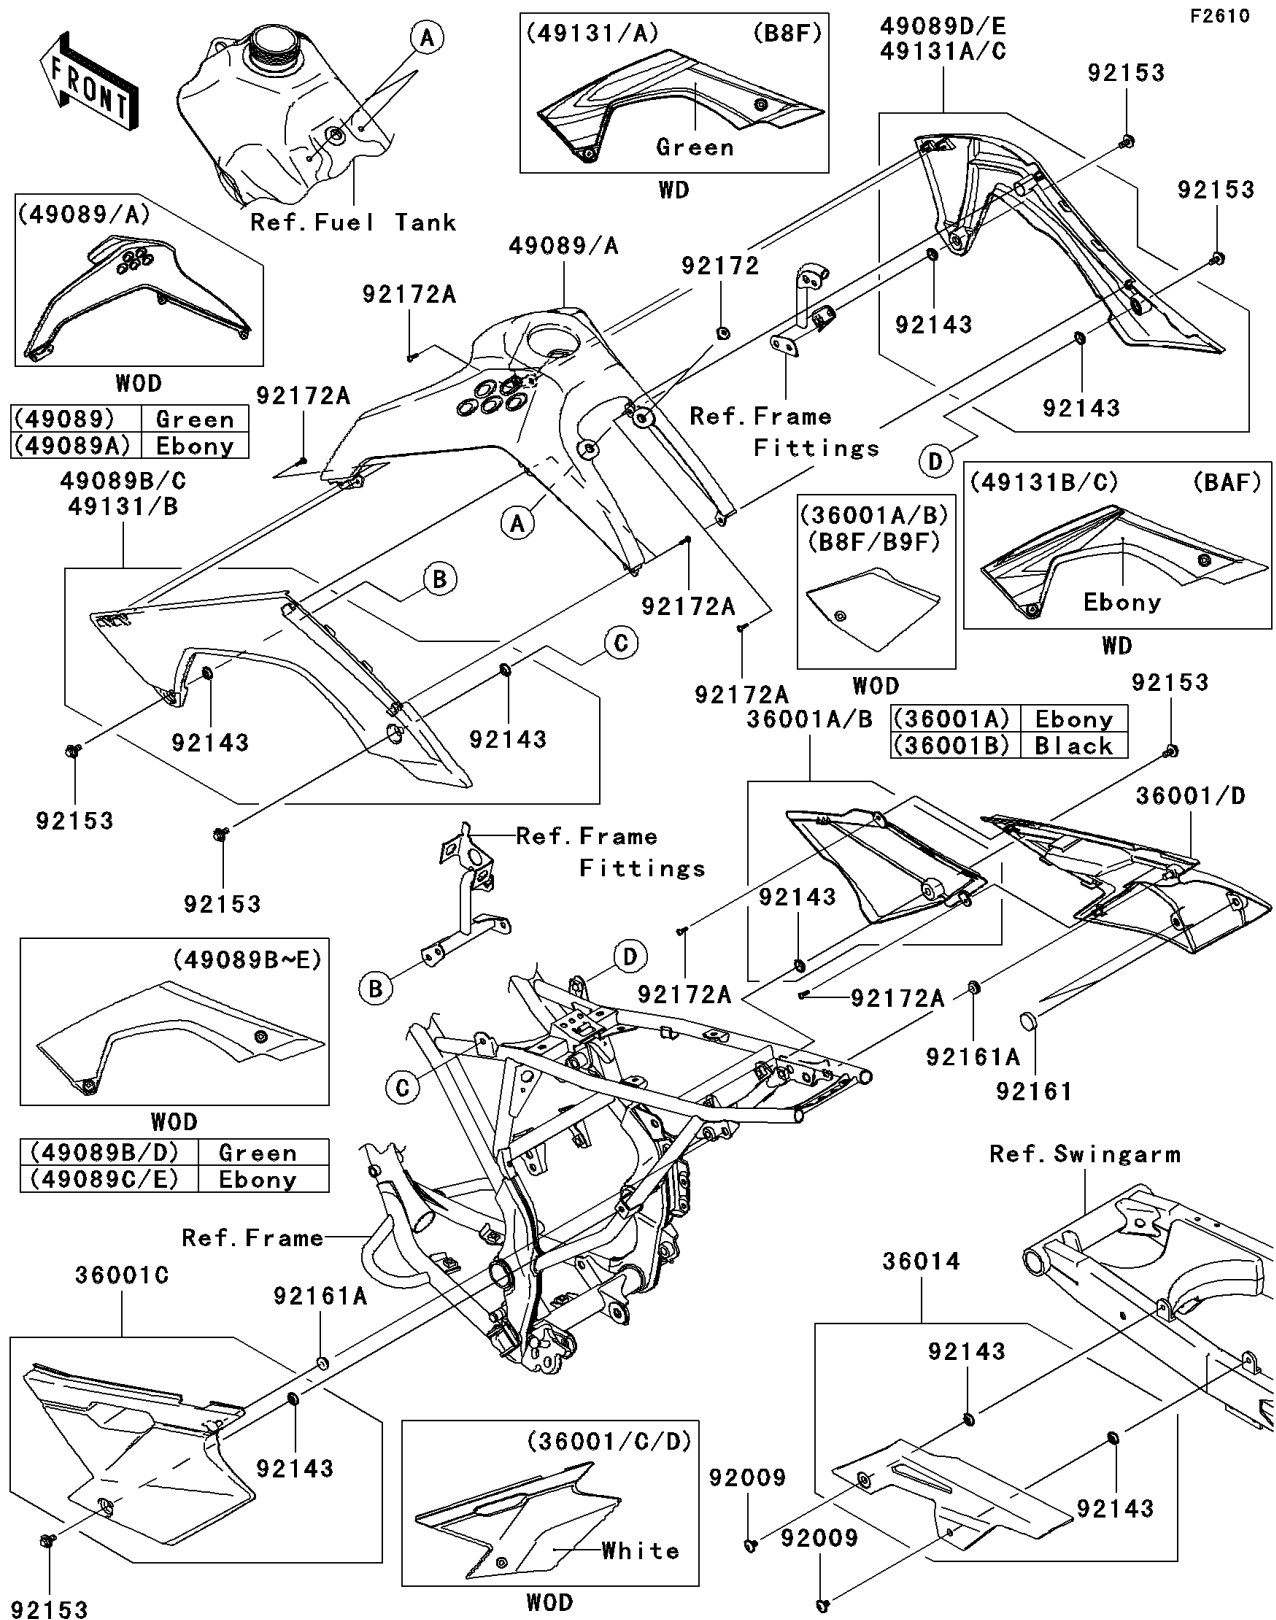

2008 KLX® 140L PARTS DIAGRAM

Side Covers/Chain Cover

2008 KLX® 140L PARTS LIST

Side Covers/Chain Cover

ITEM NAME	PART NUMBER	QUANTITY
COVER-SIDE,RR,RH,B.WHITE (Ref # 36001)	36001-0124-266	1
COVER-SIDE,FR,RH,F.BLACK (Ref # 36001B)	36001-0125-6Z	1
COVER-SIDE,RR,LH,B.WHITE (Ref # 36001C)	36001-0154-266	1
CASE-CHAIN (Ref # 36014)	36014-0044	1
SHROUD-ENGINE,UPP,L.GREEN (Ref # 49089)	49089-0052-290	1
SHROUD-ENGINE,LH,L.GREEN (Ref # 49131)	49131-5128-290	1
SHROUD-ENGINE,RH,L.GREEN (Ref # 49131A)	49131-5129-290	1
SCREW,6X10 (Ref # 92009)	92009-1729	1
COLLAR (Ref # 92143)	92143-1196	1
BOLT,FLANGED,6X14 (Ref # 92153)	92153-0936	1
DAMPER (Ref # 92161)	92161-0336	1
DAMPER (Ref # 92161A)	92161-0631	1
SCREW,6X10 (Ref # 92172)	92172-0098	1
SCREW,TAPPING,4X12 (Ref # 92172A)	92172-0233	1