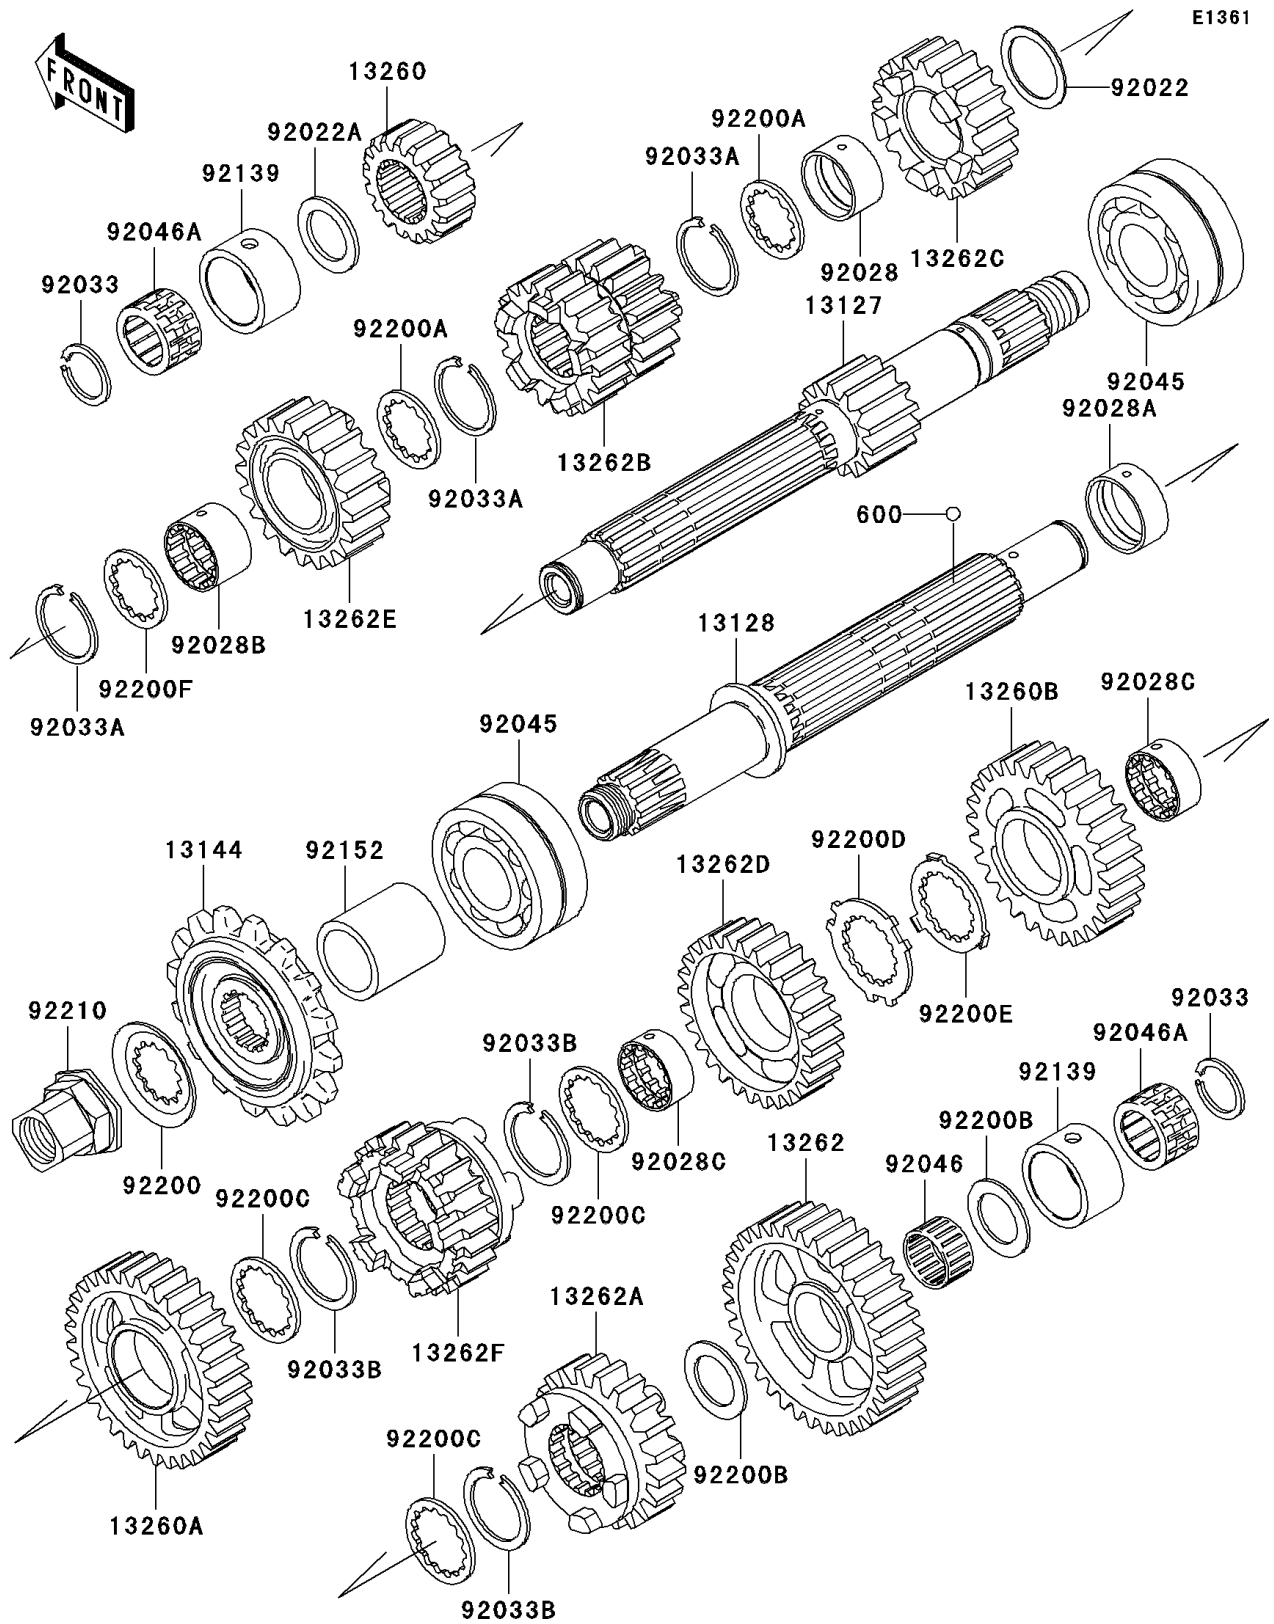

2006 Z1000 PARTS DIAGRAM

Transmission

2006 Z1000 PARTS LIST

Transmission

| ITEM NAME | PART NUMBER | QUANTITY |
|--|-------------|----------|
| BALL-STEEL,5/32" (Ref # 600) | 600A0500 | 1 |
| SHAFT-TRANSMISSION INPUT (Ref # 13127) | 13127-0007 | 1 |
| SHAFT-TRANSMISSION OUTPUT (Ref # 13128) | 13128-1260 | 1 |
| SPROCKET-OUTPUT,16T (Ref # 13144) | 13144-1320 | 1 |
| GEAR,INPUT 2ND,17T (Ref # 13260) | 13260-1681 | 1 |
| GEAR,OUTPUT 2ND,33T (Ref # 13260A) | 13260-1686 | 1 |
| GEAR,OUTPUT 3RD,28T (Ref # 13260B) | 13260-1880 | 1 |
| GEAR,OUTPUT LOW,36T (Ref # 13262) | 13262-0029 | 1 |
| GEAR,OUTPUT 5TH,24T (Ref # 13262A) | 13262-0030 | 1 |
| GEAR,INPUT 3RD&4TH,18T&21T (Ref # 13262B) | 13262-0031 | 1 |
| GEAR,INPUT 5TH,20T (Ref # 13262C) | 13262-0062 | 1 |
| GEAR,OUTPUT 4TH,28T (Ref # 13262D) | 13262-0077 | 1 |
| GEAR,INPUT TOP,21T (Ref # 13262E) | 13262-0228 | 1 |
| GEAR,OUTPUT TOP,23T (Ref # 13262F) | 13262-0229 | 1 |
| WASHER,25.3X33X1 (Ref # 92022) | 92022-1109 | 1 |
| WASHER,20.5X30X1,STEEL (Ref # 92022A) | 92022-112 | 1 |
| BUSHING,INPUT 5TH GEAR (Ref # 92028) | 92028-1735 | 1 |
| BUSHING,OUTPUT,2ND (Ref # 92028A) | 92028-1739 | 1 |
| BUSHING,INPUT TOP GEAR (Ref # 92028B) | 92028-1915 | 1 |
| BUSHING,OUTPUT,3RD&4TH (Ref # 92028C) | 92028-1968 | 1 |
| RING-SNAP,20MM (Ref # 92033) | 92033-015 | 1 |
| RING-SNAP,24MM (Ref # 92033A) | 92033-026 | 1 |
| RING-SNAP,T=1.5 (Ref # 92033B) | 92033-1249 | 1 |
| BEARING-BALL,DAC2557NSSH (Ref # 92045) | 92045-0003 | 1 |
| BEARING-NEEDLE,K20X24X13 (Ref # 92046) | 92046-1219 | 1 |
| BEARING-NEEDLE,PK20X27X17X3 (Ref # 92046A) | 92046-1303 | 1 |
| BUSHING,27X34X18.6 (Ref # 92139) | 92139-1090 | 1 |
| COLLAR,SPROCKET (Ref # 92152) | 92152-1466 | 1 |
| WASHER (Ref # 92200) | 92200-1065 | 1 |