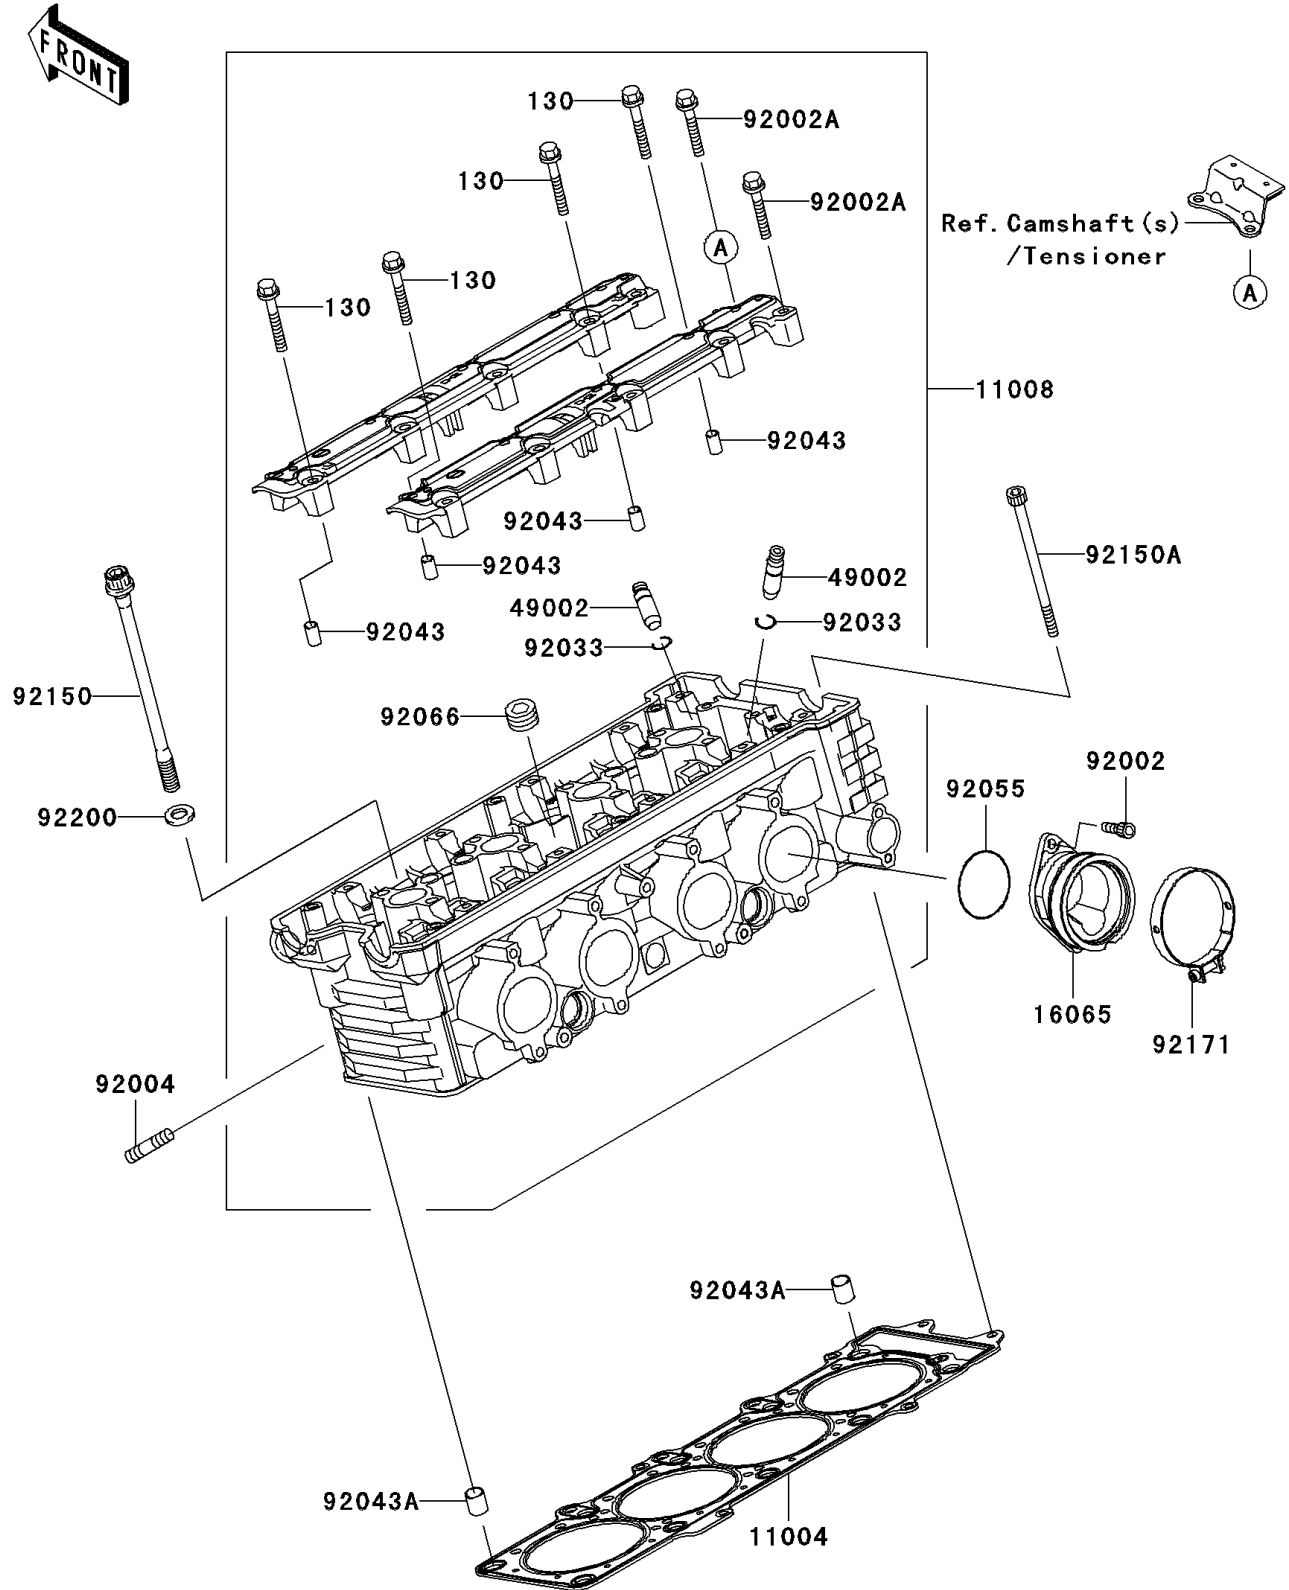

## 2006 Z1000 PARTS DIAGRAM

Cylinder Head

E1111

## 2006 Z1000 PARTS LIST

Cylinder Head

ITEM NAME	PART NUMBER	QUANTITY
BOLT-FLANGED,6X45 (Ref # 130)	130P0645	1
GASKET-HEAD (Ref # 11004)	11004-1385	1
HEAD-COMP-CYLINDER (Ref # 11008)	11008-1433	1
HOLDER-CARBURETOR (Ref # 16065)	16065-1387	1
GUIDE-VALVE (Ref # 49002)	49002-1116	1
BOLT,6X16 (Ref # 92002)	92002-1143	1
BOLT,6X40 (Ref # 92002A)	92002-1756	1
STUD,8X22 (Ref # 92004)	92004-1249	1
RING-SNAP (Ref # 92033)	92033-1247	1
PIN,6.2X8X14 (Ref # 92043)	92043-1263	1
PIN,10.1X12X14 (Ref # 92043A)	92043-4009	1
RING-O,43.7X1.9 (Ref # 92055)	92055-1401	1
PLUG,PT1/2X12.5 (Ref # 92066)	92066-0002	1
BOLT,10X165 (Ref # 92150)	92150-1368	1
BOLT,SOCKET,6X110 (Ref # 92150A)	92150-1755	1
CLAMP (Ref # 92171)	92171-1552	1
WASHER,10.5X19X2.3 (Ref # 92200)	92200-1042	1