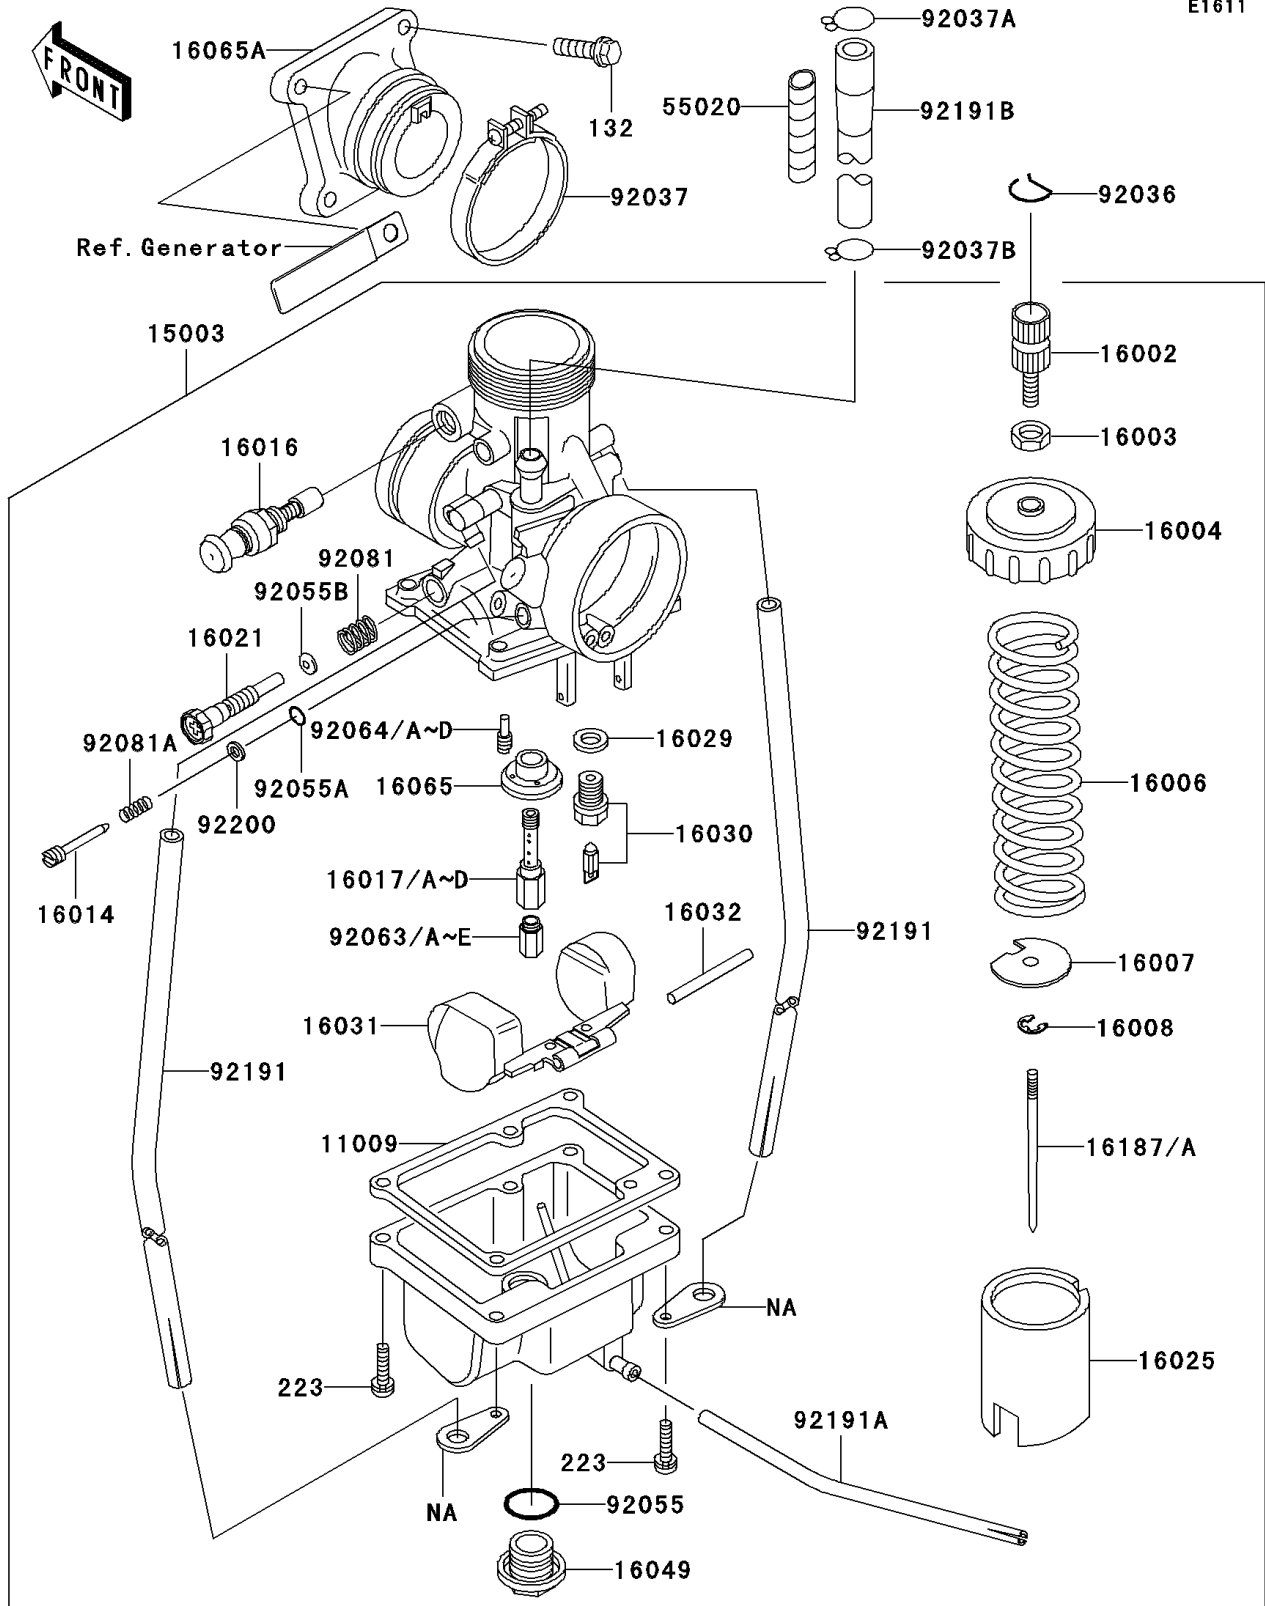

2006 KX™65 PARTS DIAGRAM

Carburetor

E1611

2006 KX™65 PARTS LIST

Carburetor

ITEM NAME	PART NUMBER	QUANTITY
GASKET,FLOAT CHAMBER (Ref # 11009)	11009-1147	1
CARBURETOR-ASSY (Ref # 15003)	15003-1669	1
ADJUSTER-CABLE (Ref # 16002)	16002-011	1
NUT,ADJUST LOCK (Ref # 16003)	16003-006	1
CAP-CHAMBER (Ref # 16004)	16004-025	1
SPRING,THROTTLE VALVE (Ref # 16006)	16006-023	1
SEAT-SPRING,THROTTLE VALVE (Ref # 16007)	16007-023	1
CLAMP (Ref # 16008)	16008-1010	1
SCREW-PILOT AIR (Ref # 16014)	16014-1116	1
PLUNGER,STARTER (Ref # 16016)	16016-0008	1
JET-NEEDLE,N-8 (Ref # 16017)	16017-1412	1
JET-NEEDLE,0-0 (Ref # 16017A)	16017-1413	1
JET-NEEDLE,0-2 (Ref # 16017B)	16017-1414	1
JET-NEEDLE,0-4 (Ref # 16017C)	16017-1415	1
JET-NEEDLE,N-6 (Ref # 16017D)	16017-1418	1
SCREW-THROTTLE STOP (Ref # 16021)	16021-1224	1
VALVE-THROTTLE,CA1.5 (Ref # 16025)	16025-1040	1
GASKET,FLOAT VALVE SEAT (Ref # 16029)	16029-004	1
VALVE-FLOAT,#2.5 (Ref # 16030)	16030-1095	1
FLOAT (Ref # 16031)	16031-1005	1
PIN,FLOAT (Ref # 16032)	16032-003	1
COVER-MAIN JET (Ref # 16049)	16049-1001	1
HOLDER,JET NEEDLE (Ref # 16065)	16065-1020	1
HOLDER-CARBURETOR (Ref # 16065A)	16065-1366	1
NEEDLE-JET,5GSP68 (Ref # 16187)	16187-1226	1
NEEDLE-JET,5GSP69 (Ref # 16187A)	16187-1227	1
GUARD,FUEL TUBE (Ref # 55020)	55020-1787	1
RING-SNAP (Ref # 92036)	92036-018	1
CLAMP (Ref # 92037)	92037-1305	1