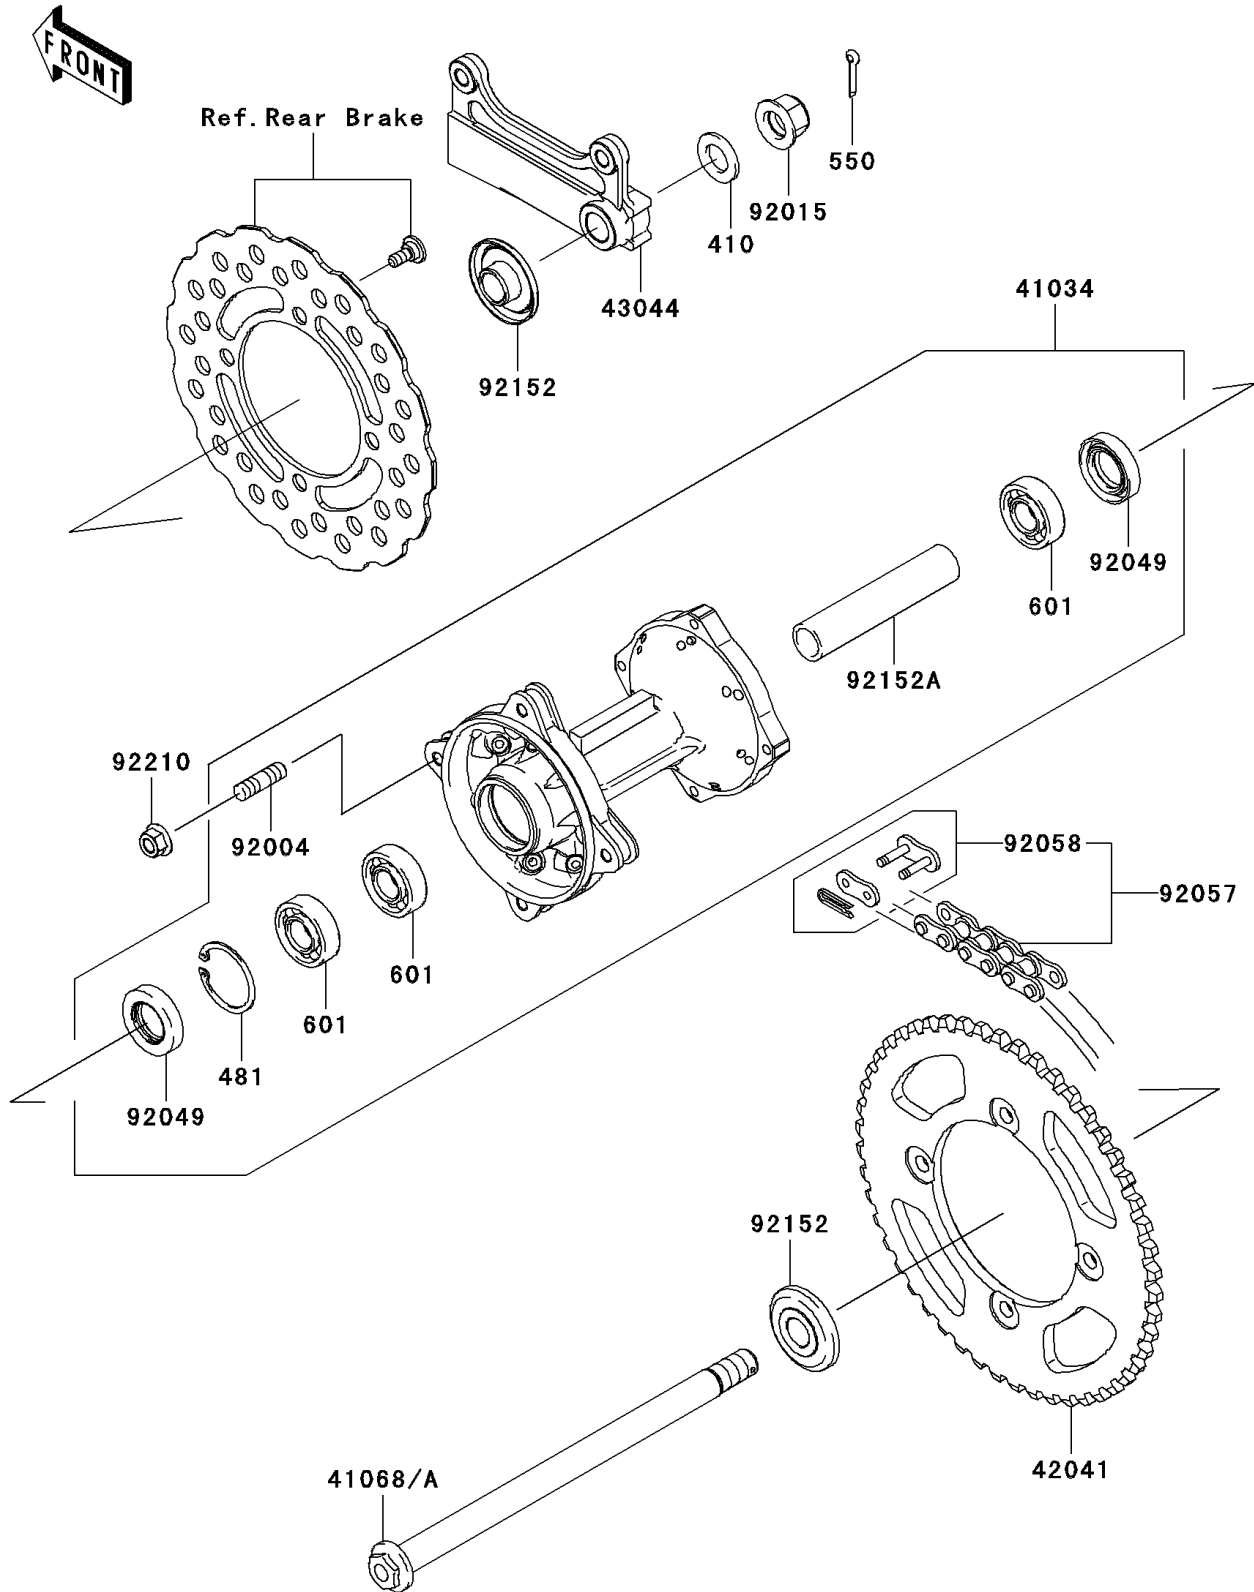

2008 KLX® 140L PARTS DIAGRAM

Rear Hub

F2240

2008 KLX® 140L PARTS LIST

Rear Hub

ITEM NAME	PART NUMBER	QUANTITY
WASHER-PLAIN-SMALL,14MM (Ref # 410)	410AA1400	1
CIRCLIP-TYPE-C,35MM (Ref # 481)	481J3500	1
PIN-COTTER,2.5X20 (Ref # 550)	550AA2520	1
BEARING-BALL (Ref # 601)	601B6202UU	1
DRUM-ASSY,REAR BRAKE (Ref # 41034)	41034-0056	1
AXLE,RR (Ref # 41068A)	41068-1401	1
SPROCKET-HUB,51T (Ref # 42041)	42041-0056	1
HOLDER-COMP-CALIPER (Ref # 43044)	43044-1122	1
STUD,8X16 (Ref # 92004)	92004-1183	1
NUT,FLANGED,14MM (Ref # 92015)	92015-1401	1
SEAL-OIL (Ref # 92049)	92049-0114	1
CHAIN,DRIVE,DID428HX126L (Ref # 92057)	92057-0153	1
JOINT-CHAIN,DRIVE (Ref # 92058)	92058-0016	1
COLLAR,RR AXLE,L=12.5 (Ref # 92152)	92152-0651	1
COLLAR,RR BRAKE DRUM,L=95 (Ref # 92152A)	92152-1090	1
NUT,FLANGED,LOCK,8MM (Ref # 92210)	92210-0159	1