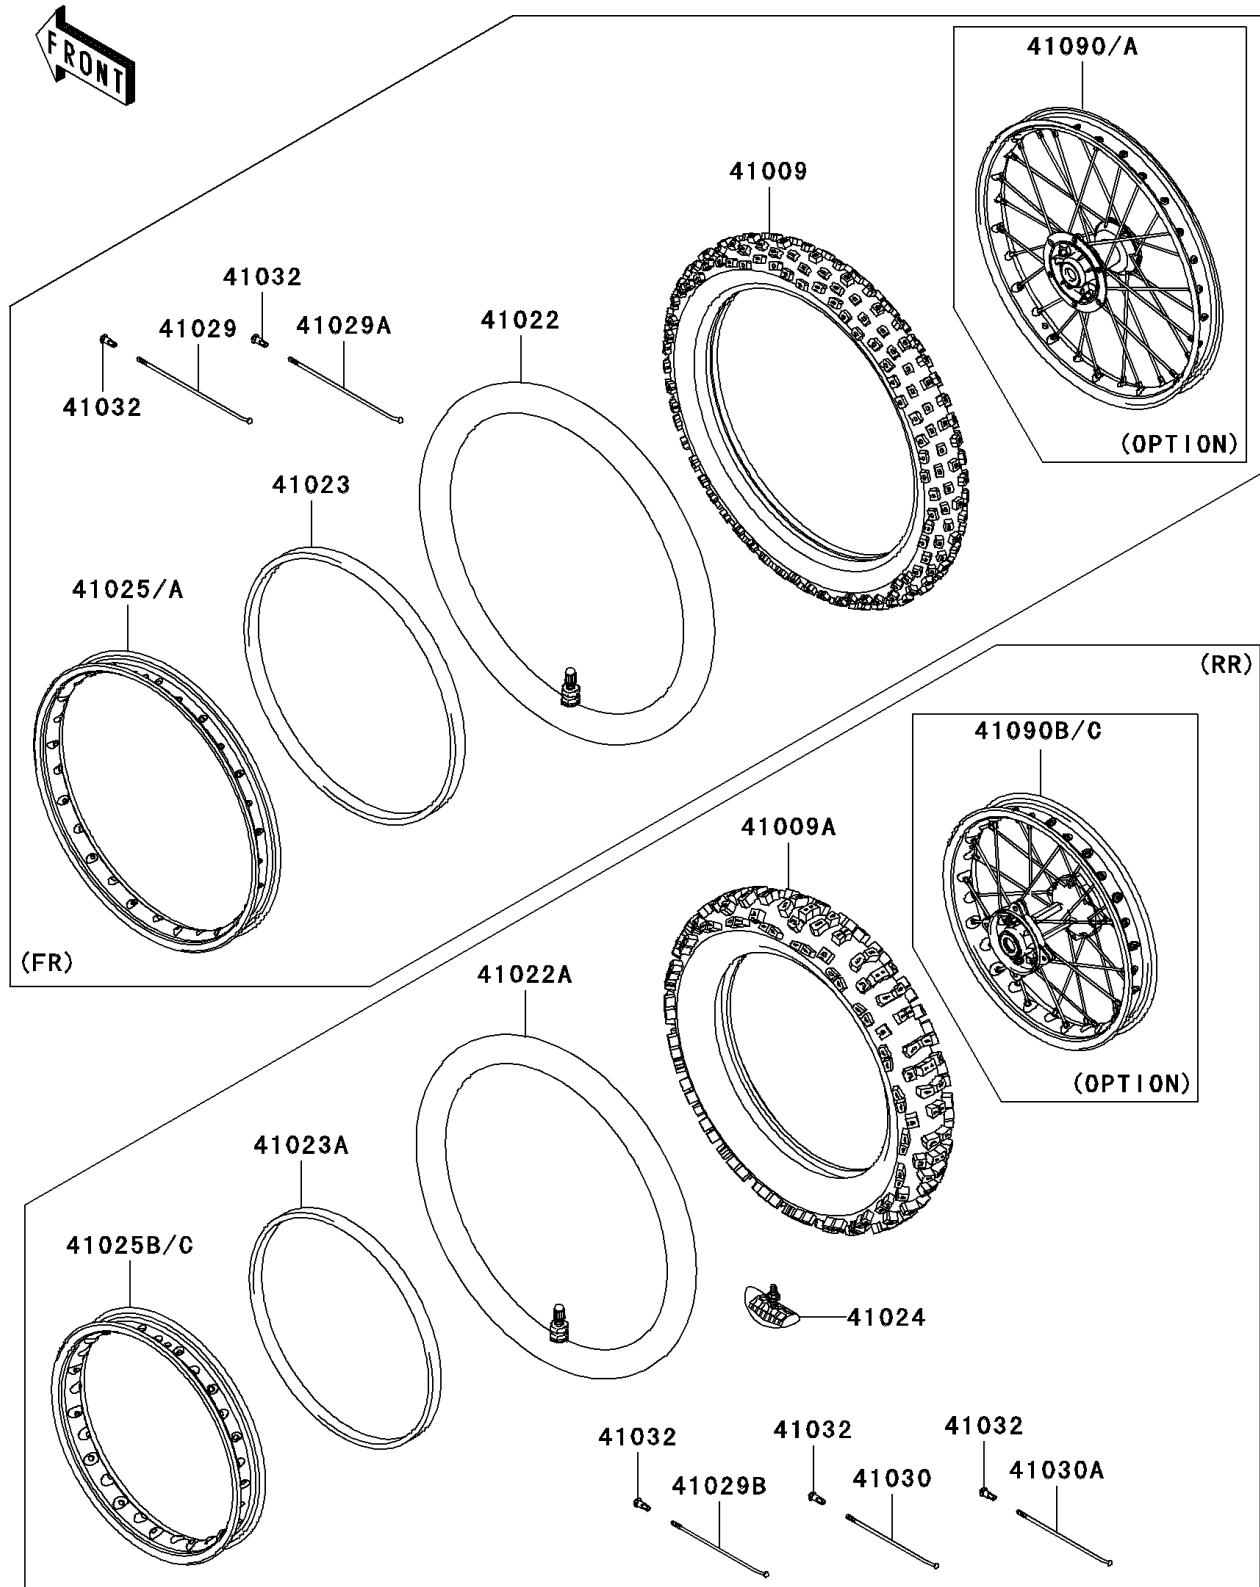

## 2008 KLX® 140L PARTS DIAGRAM

Wheels/Tires

F2210

## 2008 KLX® 140L PARTS LIST

Wheels/Tires

ITEM NAME	PART NUMBER	QUANTITY
TIRE,FR,70/100-19 42M,IX05H (Ref # 41009)	41009-0169	1
TIRE,RR,90/100-16 52M,IX05H (Ref # 41009A)	41009-0170	1
TUBE-TIRE,70/100-19 (Ref # 41022)	41022-0029	1
TUBE-TIRE,90/100-16 (Ref # 41022A)	41022-0030	1
BAND-RIM,70/100-19 (Ref # 41023)	41023-0013	1
BAND-RIM,90/100-16 (Ref # 41023A)	41023-0014	1
STOPPER-RIM,1.85-M(DUNLOP) (Ref # 41024)	41024-011	1
RIM,FR,1.40X19,SILVER (Ref # 41025)	41025-0098-WA	1
RIM,RR,1.85X16,SILVER (Ref # 41025B)	41025-0099-WA	1
SPOKE-INNER,FR,RH,211MMX165D (Ref # 41029)	41029-0044	1
SPOKE-INNER,FR,LH,207MMX165D (Ref # 41029A)	41029-0045	1
SPOKE-INNER,RR,179MMX170D (Ref # 41029B)	41029-0046	1
SPOKE-OUTER,RR,RH,171MMX170D (Ref # 41030)	41030-0015	1
SPOKE-OUTER,RR,LH,175MMX170D (Ref # 41030A)	41030-0016	1
NIPPLE-SPOKE (Ref # 41032)	41032-0006	1
WHEEL,FR,1.40X19,SILVER (Ref # 41090)	41090-0054-WA	1
WHEEL,RR,1.85X16,SILVER (Ref # 41090B)	41090-0056-WA	1