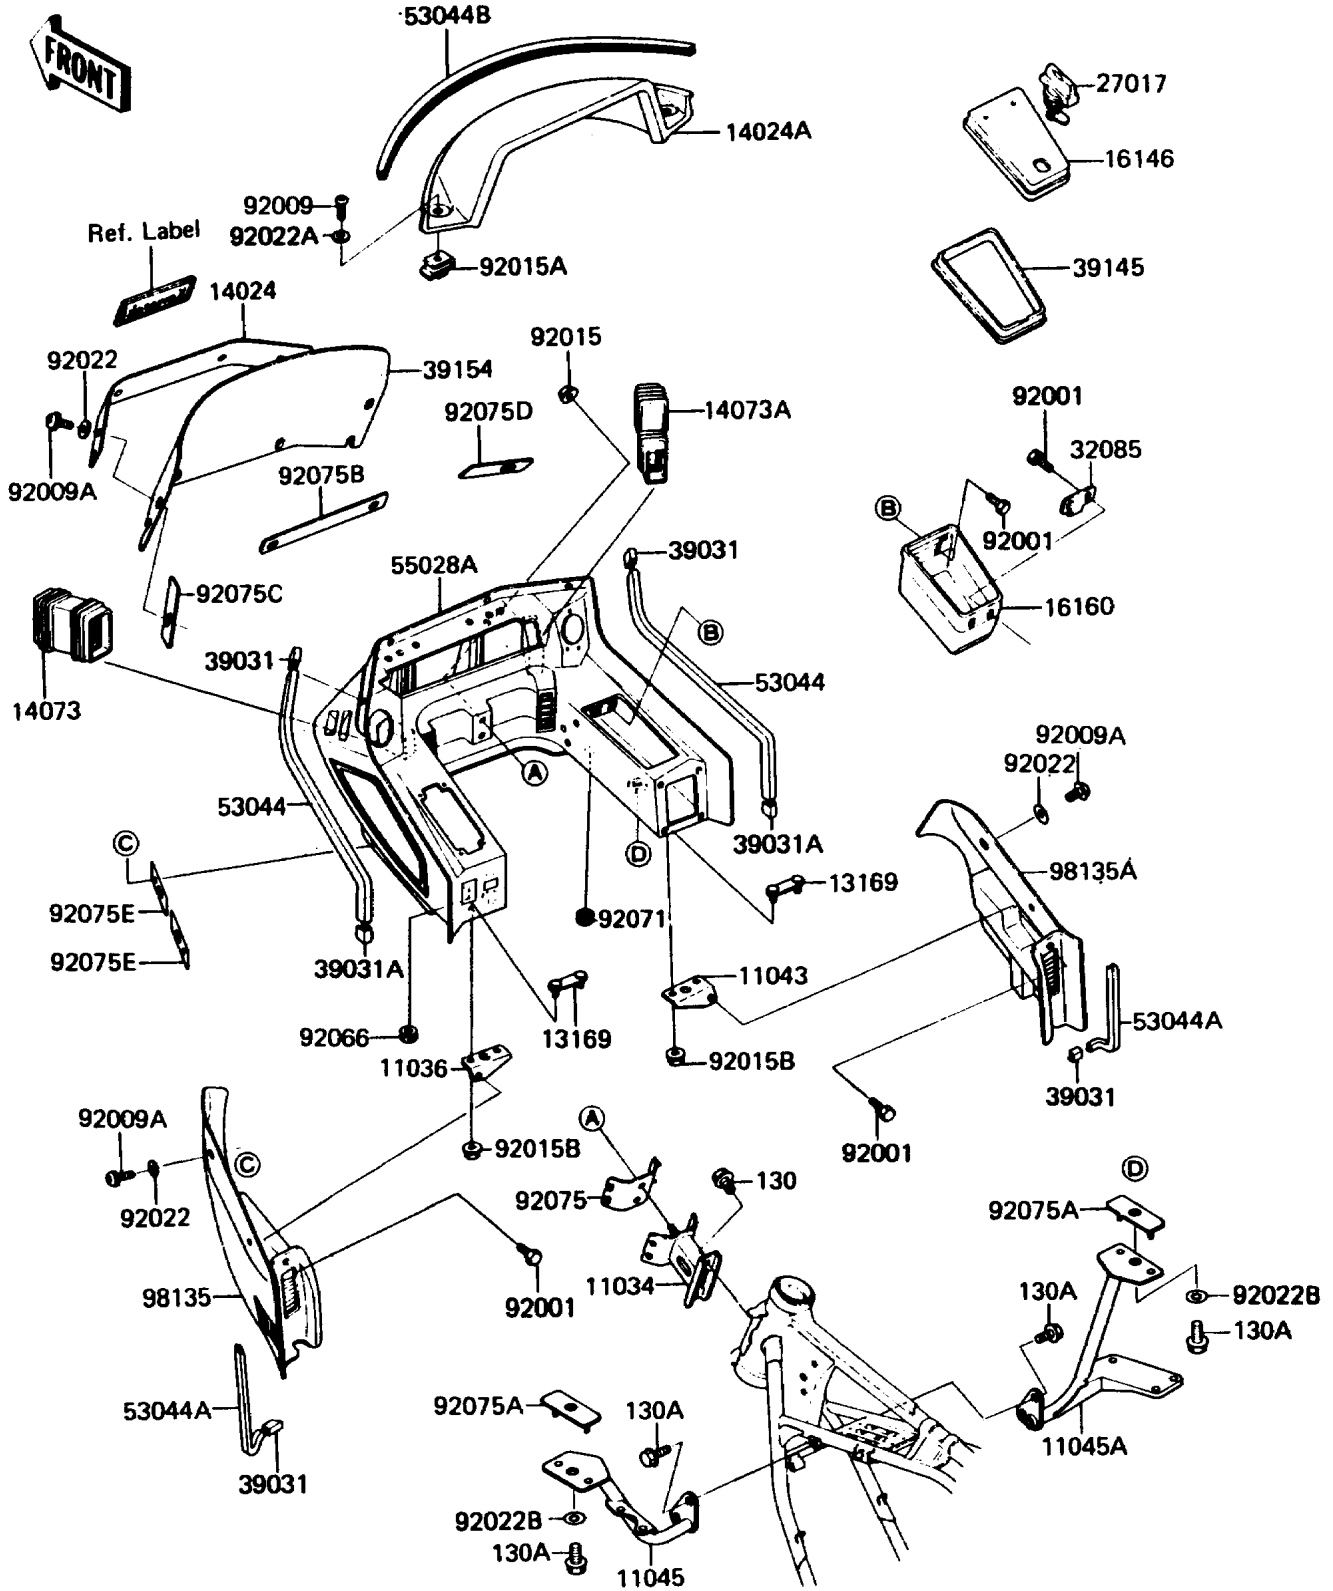

1987 Voyager® 1300 PARTS DIAGRAM

Cowling

F2871-0086