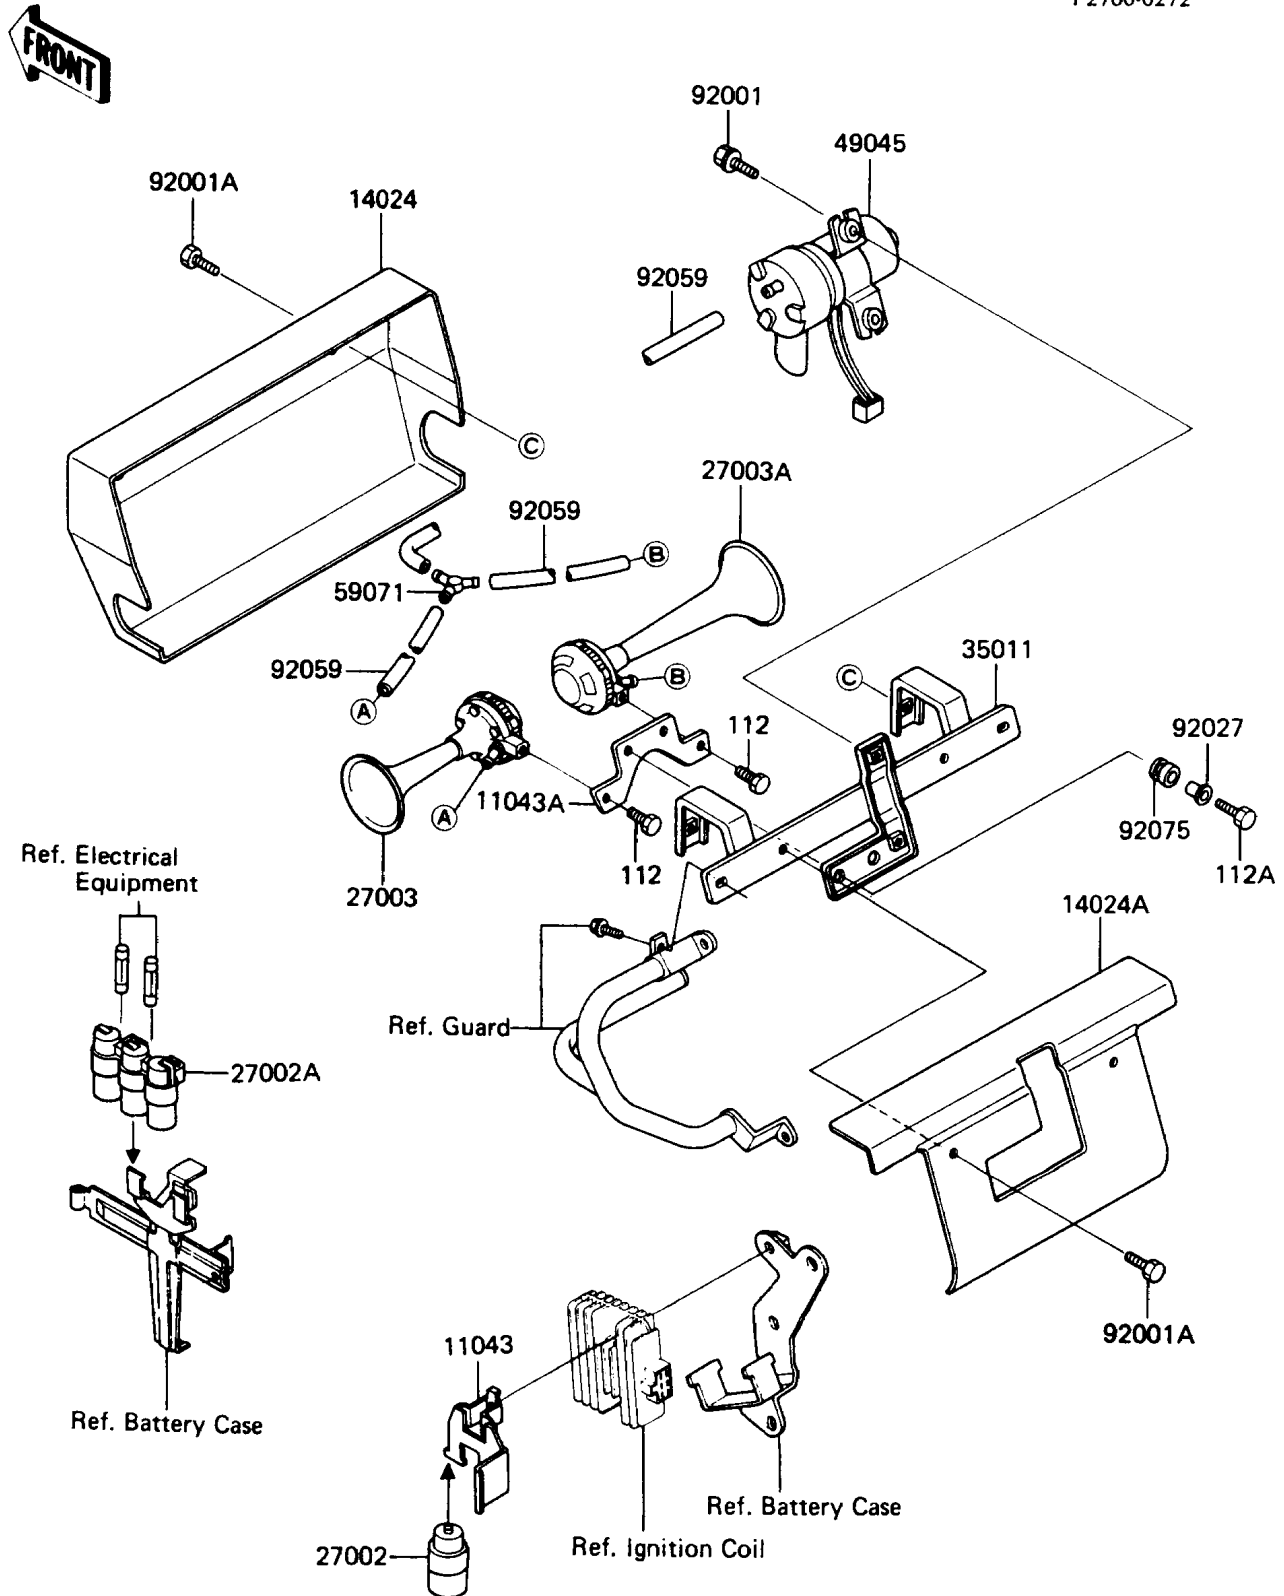

1987 Voyager® 1300 PARTS DIAGRAM

Chassis Electrical Equipment

F2760-0272

1987 Voyager® 1300 PARTS LIST

Chassis Electrical Equipment

ITEM NAME	PART NUMBER	QUANTITY
BRACKET-B,FAN RELAY (Ref # 11043)	11043-1319	1
BRACKET-B,AIR HORN (Ref # 11043A)	11043-1327	1
COVER,AIR HORN,FR (Ref # 14024)	14025-1785	1
COVER,AIR HORN,RR (Ref # 14024A)	14025-1786	1
RELAY-ASSY (Ref # 27002)	27002-1051	1
RELAY-ASSY (Ref # 27002A)	27002-1052	1
HORN,AIR,HIGH (Ref # 27003)	27003-1202	1
HORN,AIR,LOW (Ref # 27003A)	27003-1203	1
STAY,AIR HORN (Ref # 35011)	35011-1205	1
PUMP-ASSY-AIR,HORN (Ref # 49045)	49045-1051	1
JOINT,HORN (Ref # 59071)	59071-1101	1
BOLT,6X20 (Ref # 92001)	92001-1460	1
BOLT,6X20 (Ref # 92001A)	92001-1826	1
COLLAR,L=11.1 (Ref # 92027)	92027-194	1
TUBE,AIR HORN (Ref # 92059)	92059-1354	1
DAMPER (Ref # 92075)	92075-277	1
BOLT-UPSET (Ref # 112)	112B0610	1
BOLT-UPSET (Ref # 112A)	112B0620	1