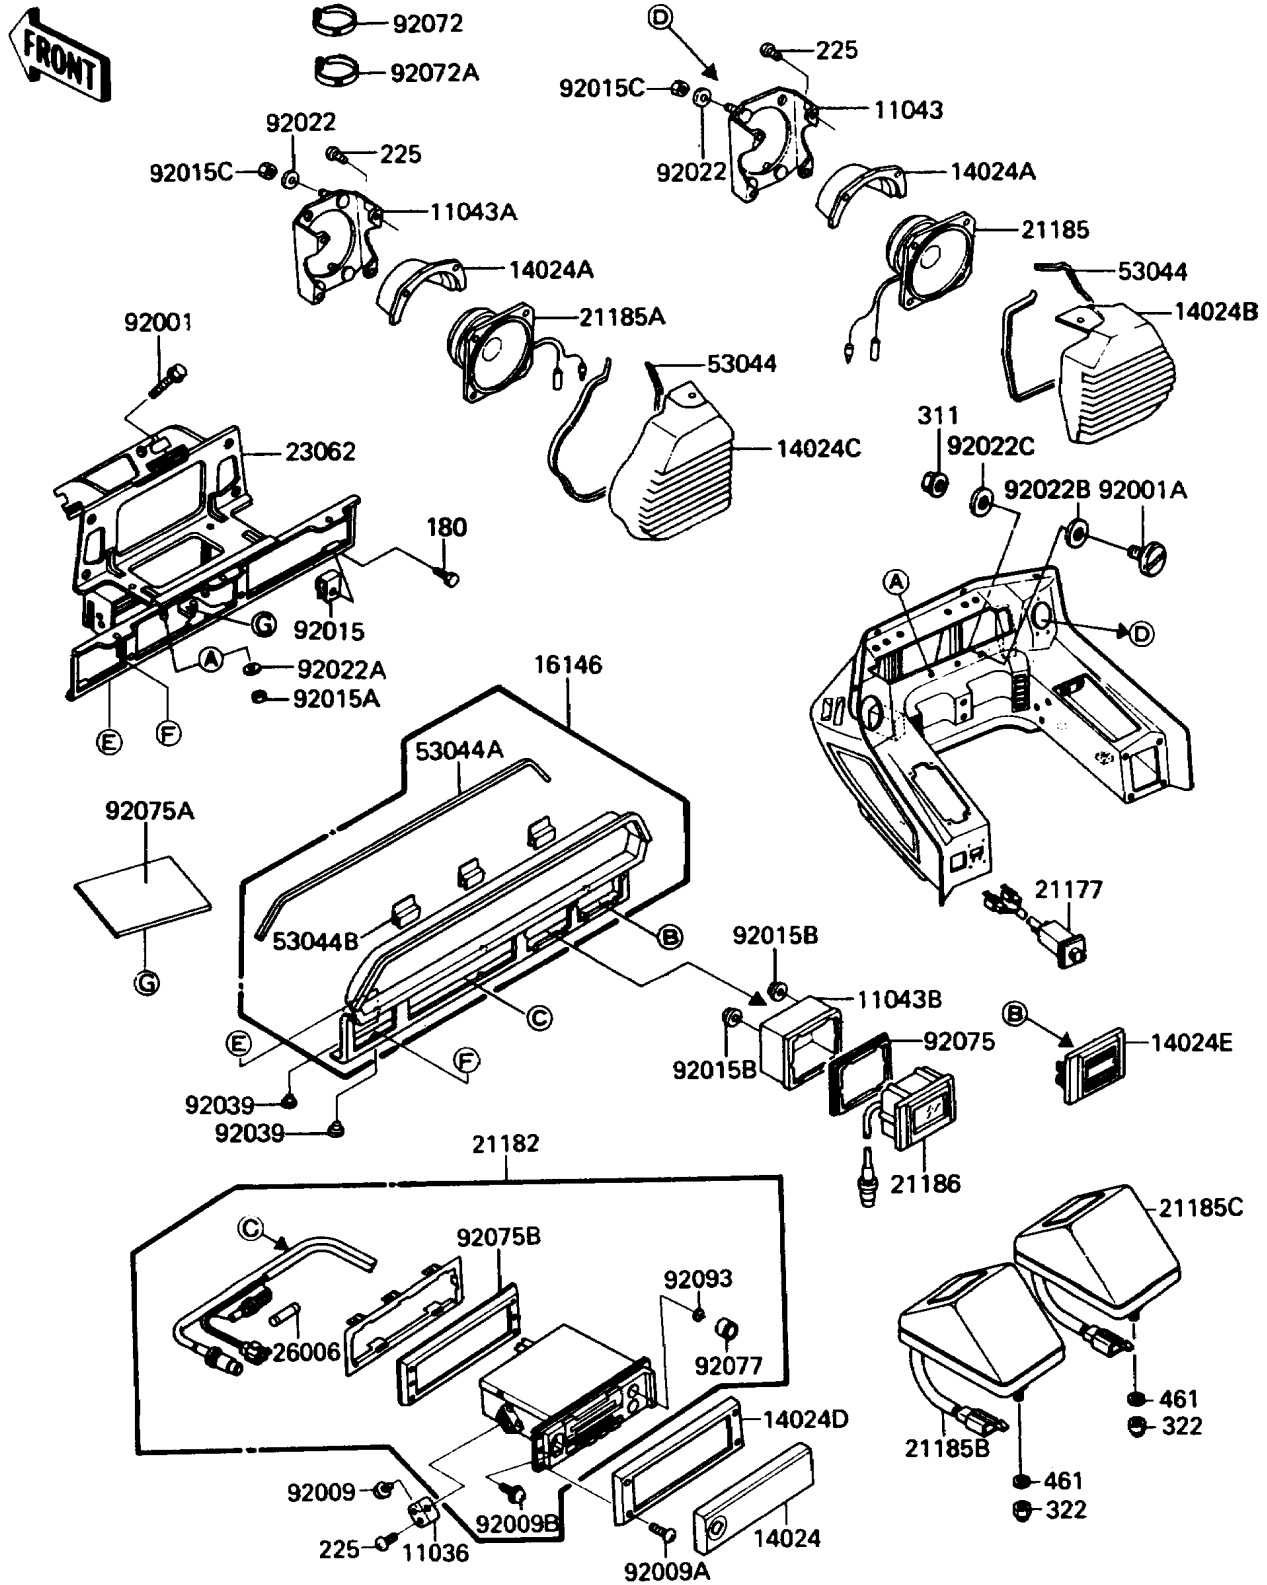

1987 Voyager® 1300 PARTS DIAGRAM

Other

F2750A-0007