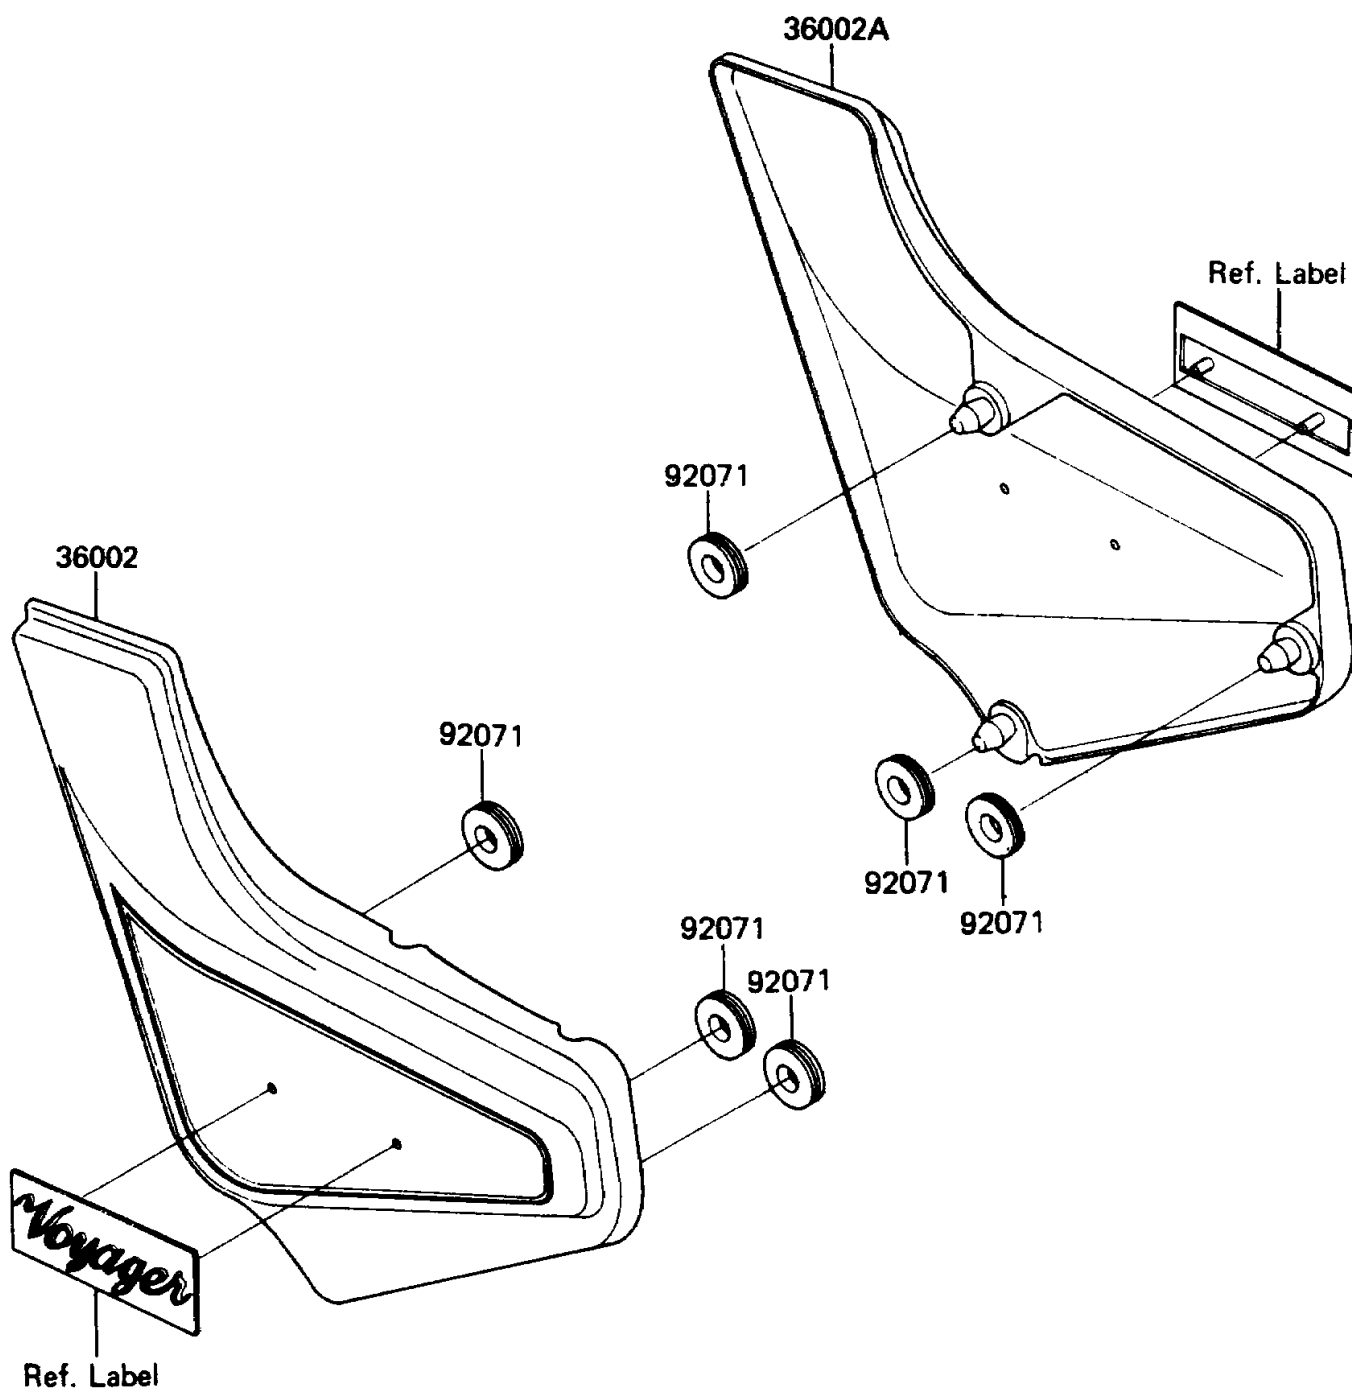

1987 Voyager® 1300 PARTS DIAGRAM

Side Covers

F2610-0226

1987 Voyager® 1300 PARTS LIST

Side Covers

ITEM NAME	PART NUMBER	QUANTITY
COVER-SIDE,LH,L.V.RED (Ref # 36002)	36002-5153-P5	1
COVER-SIDE,RH,L.V.RED (Ref # 36002A)	36002-5154-P5	1
GROMMET (Ref # 92071)	92071-056	1