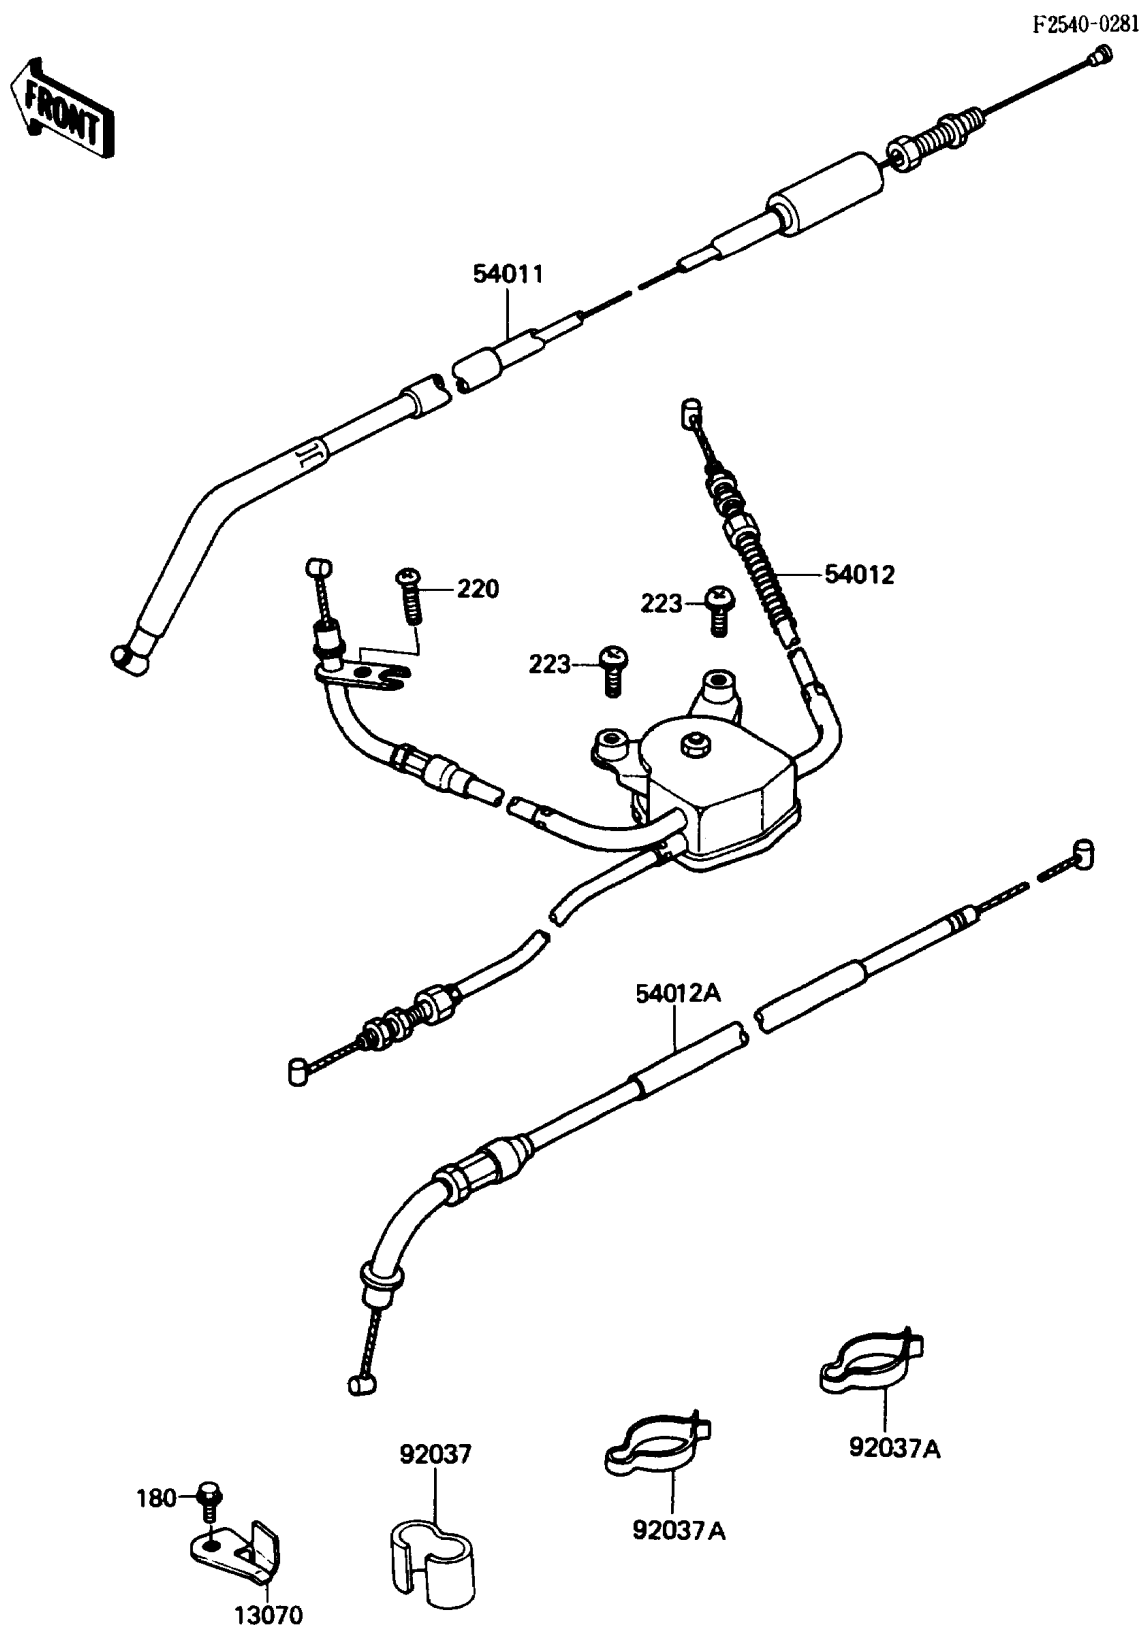

## 1987 Voyager® 1300 PARTS DIAGRAM

Cables

## 1987 Voyager® 1300 PARTS LIST

Cables

ITEM NAME	PART NUMBER	QUANTITY
GUIDE,CLUTCH CABLE (Ref # 13070)	13070-1013	1
CABLE-CLUTCH (Ref # 54011)	54011-1168	1
CABLE-THROTTLE,OPENING (Ref # 54012)	54012-1345	1
CABLE-THROTTLE,CLOSING (Ref # 54012A)	54012-1346	1
CLAMP,CABLE (Ref # 92037)	92037-017	1
CLAMP,CABLE (Ref # 92037A)	92037-093	1
BOLT-UPSET-WS,6X12 (Ref # 180)	180B0612	1
SCREW-PAN-CROS (Ref # 220)	220C0514	1
SCREW-PAN-WS-CROS (Ref # 223)	223B0612	1