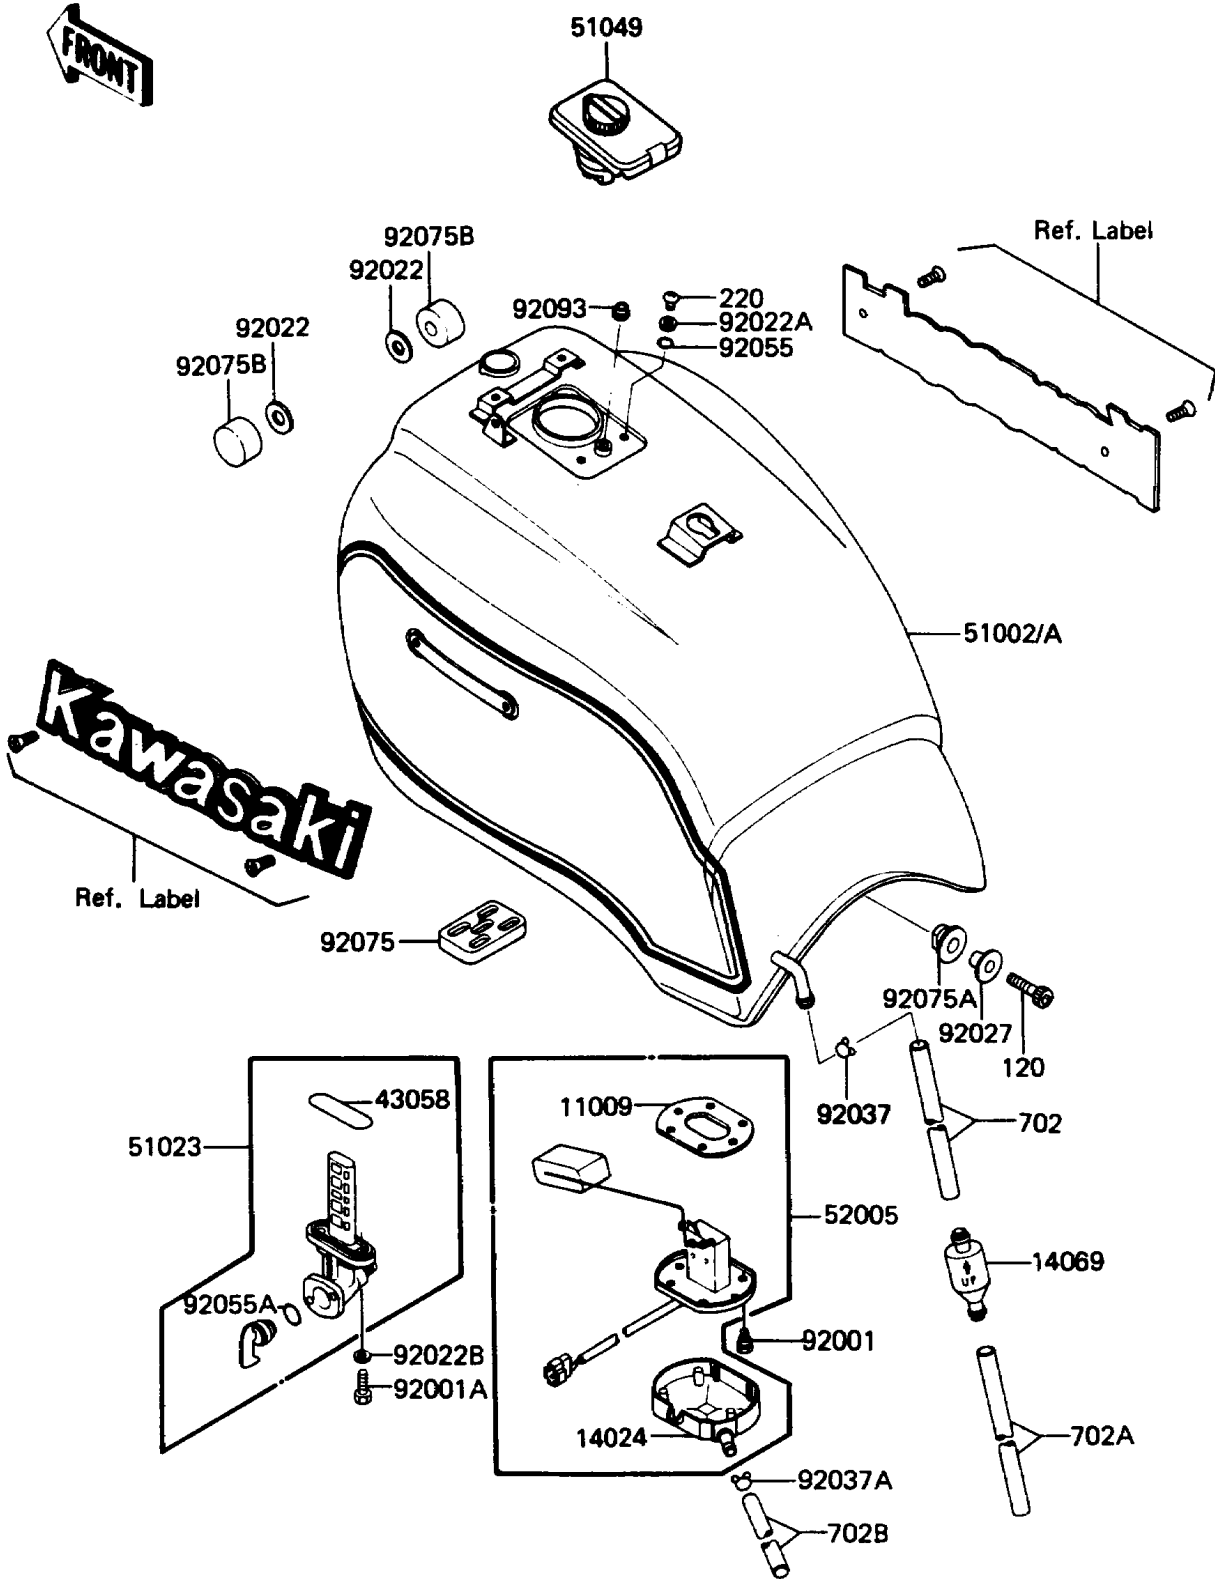

1987 Voyager® 1300 PARTS DIAGRAM

Fuel Tank

F2410-0361

1987 Voyager® 1300 PARTS LIST

Fuel Tank

ITEM NAME	PART NUMBER	QUANTITY
GASKET,FUEL GAUGE (Ref # 11009)	11009-1037	1
COVER,FUEL GAUGE (Ref # 14024)	14025-1400	1
BREATHER,FUEL TANK (Ref # 14069)	14069-1004	1
RING,TAP FLANGED (Ref # 43058)	51039-010	1
TANK-COMP-FUEL,RED/GRAYSTONE (Ref # 51002)	51002-5160-T1	1
TANK-COMP-FUEL,RED/GRAYSTONE (Ref # 51002A)	51002-5164-T1	1
TAP-ASSY (Ref # 51023)	51023-1054	1
CAP-TANK,FUEL (Ref # 51049)	51049-1059	1
GAUGE,FUEL (Ref # 52005)	52005-1053	1
BOLT,FUEL GAUGE (Ref # 92001)	92001-1069	1
BOLT,6X20 (Ref # 92001A)	92001-1091	1
WASHER,10.5X26X2.3 (Ref # 92022)	92022-044	1
WASHER,5.3X10X0.8 (Ref # 92022A)	92022-1038	1
WASHER,6.2X11X1.5 (Ref # 92022B)	92022-183	1
COLLAR,L=14 (Ref # 92027)	92027-1134	1
CLAMP,TUBE (Ref # 92037)	92037-010	1
CLAMP,TUBE (Ref # 92037A)	92037-147	1
RING-O (Ref # 92055)	92055-1023	1
RING-O (Ref # 92055A)	92055-1036	1
DAMPER,FUEL TANK,RR (Ref # 92075)	92075-1114	1
DAMPER,FUEL TANK (Ref # 92075A)	92075-1116	1
DAMPER,FUEL TANK (Ref # 92075B)	92075-125	1
SEAL,FUEL TANK CAP (Ref # 92093)	92093-1030	1
BOLT-SOCKET,8X30 (Ref # 120)	120P0830	1
SCREW-PAN-CROS (Ref # 220)	220B0510	1
TUBE-RUBBER,7X10X120 (Ref # 702)	702A07120	1
TUBE-RUBBER,7X10X400 (Ref # 702A)	702A07400	1
TUBE-RUBBER,7X10X780 (Ref # 702B)	702A07780	1