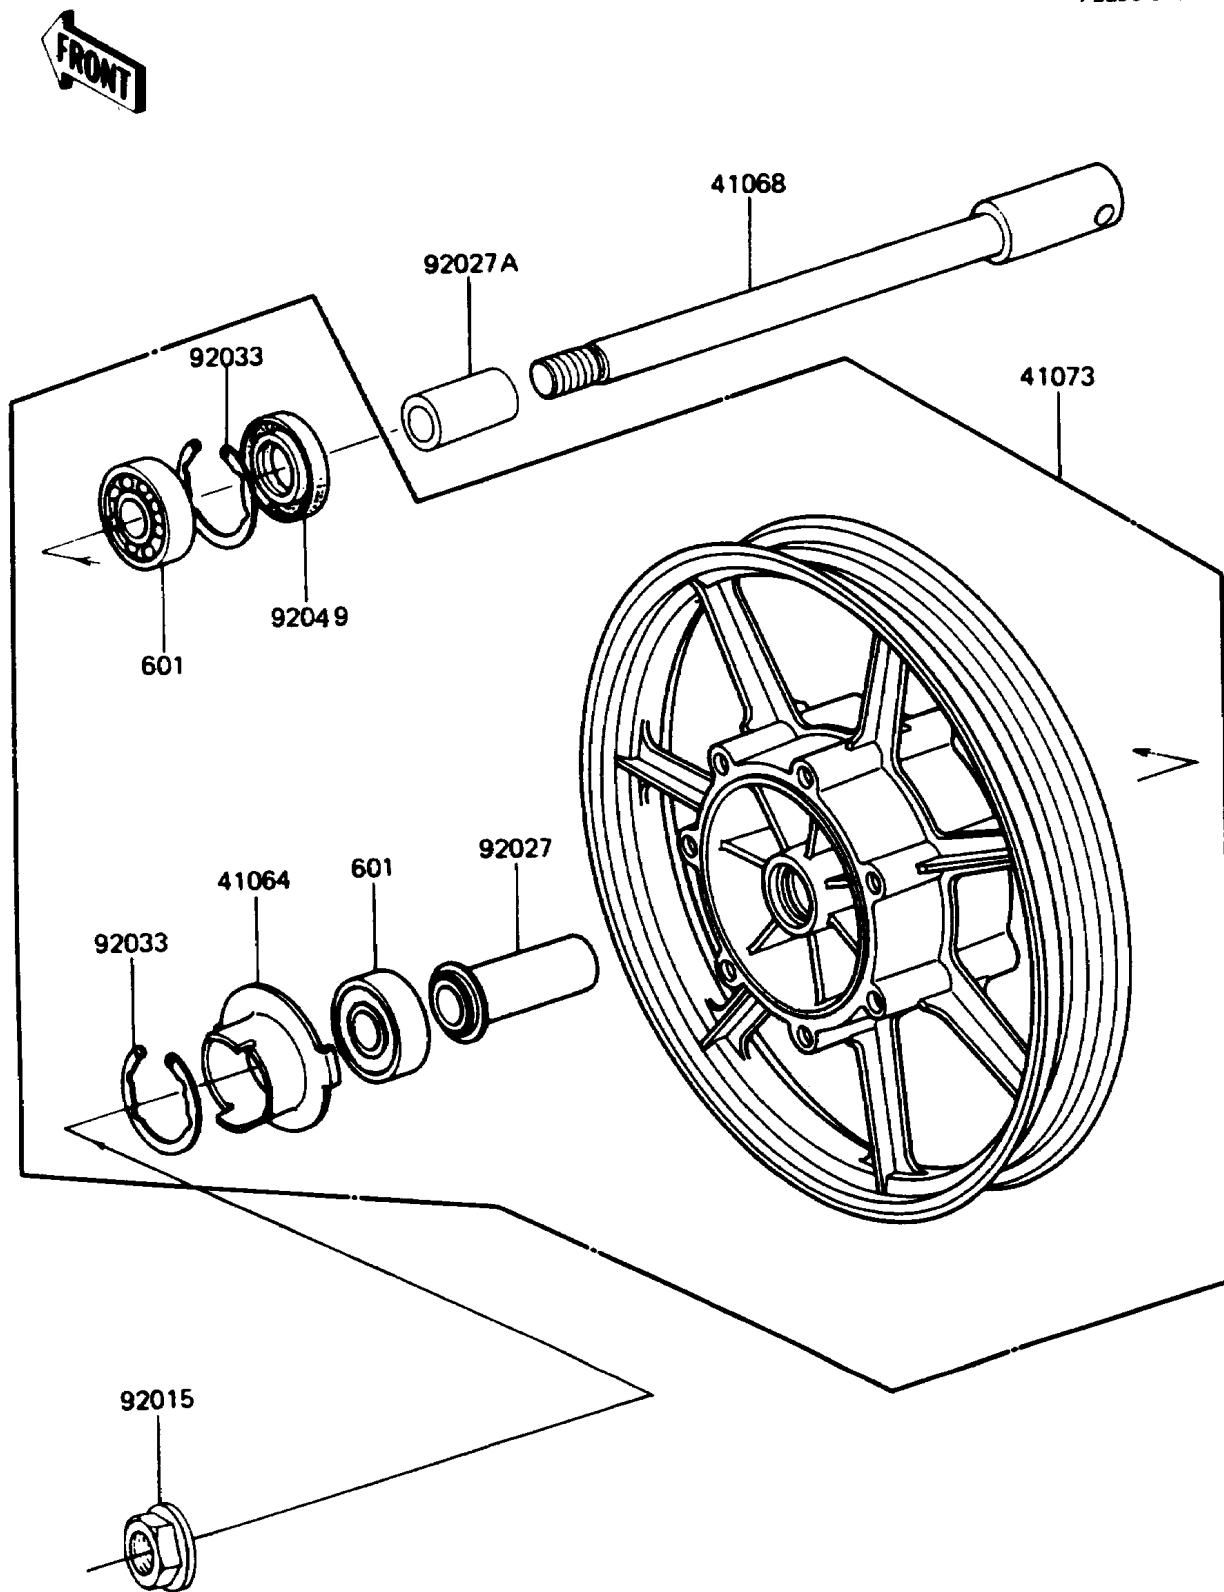

## 1987 Voyager® 1300 PARTS DIAGRAM

Front Wheel

F2230-0104

## 1987 Voyager® 1300 PARTS LIST

Front Wheel

ITEM NAME	PART NUMBER	QUANTITY
RECEIVER-SPEEDOMETER (Ref # 41064)	41064-1052	1
AXLE,FR (Ref # 41068)	41068-1123	1
WHEEL-ASSY,FR,SOLID,N02 GOLD (Ref # 41073)	41073-1210-F6	1
NUT,16MM (Ref # 92015)	92015-1041	1
COLLAR,FRONT AXLE,L=72 (Ref # 92027)	92027-1696	1
COLLAR,17X28X30 (Ref # 92027A)	92027-1697	1
RING-SNAP,47MM (Ref # 92033)	92033-1042	1
SEAL-OIL,BJN28475 (Ref # 92049)	92049-1056	1
BEARING-BALL (Ref # 601)	601B6303U	1