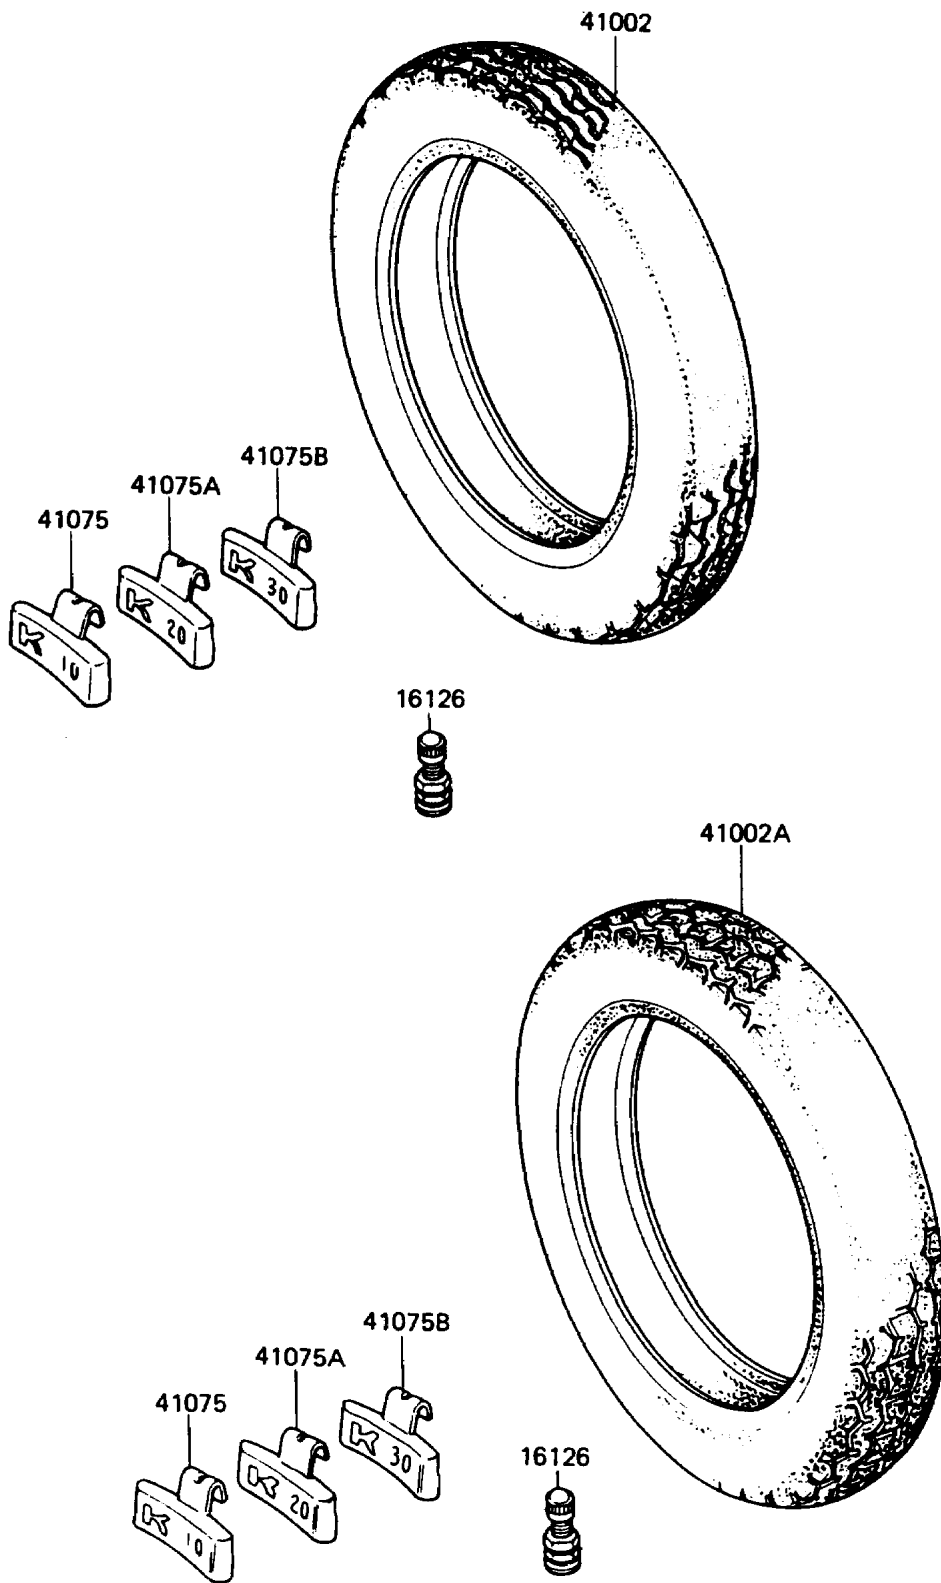

1987 Voyager® 1300 PARTS DIAGRAM

Tires

F2210-0066

1987 Voyager® 1300 PARTS LIST

Tires

ITEM NAME	PART NUMBER	QUANTITY
VALVE,TIRE (Ref # 16126)	16126-1136	1
TIRE,FR,MR90-18 F11 (D) (Ref # 41002)	41002-1344	1
TIRE,RR,MU90-16 K427M(D) (Ref # 41002A)	41002-1345	1
BALANCER-WHEEL,10G (Ref # 41075)	41075-1011	1
BALANCER-WHEEL,20G (Ref # 41075A)	41075-1012	1
BALANCER-WHEEL,30G (Ref # 41075B)	41075-1013	1