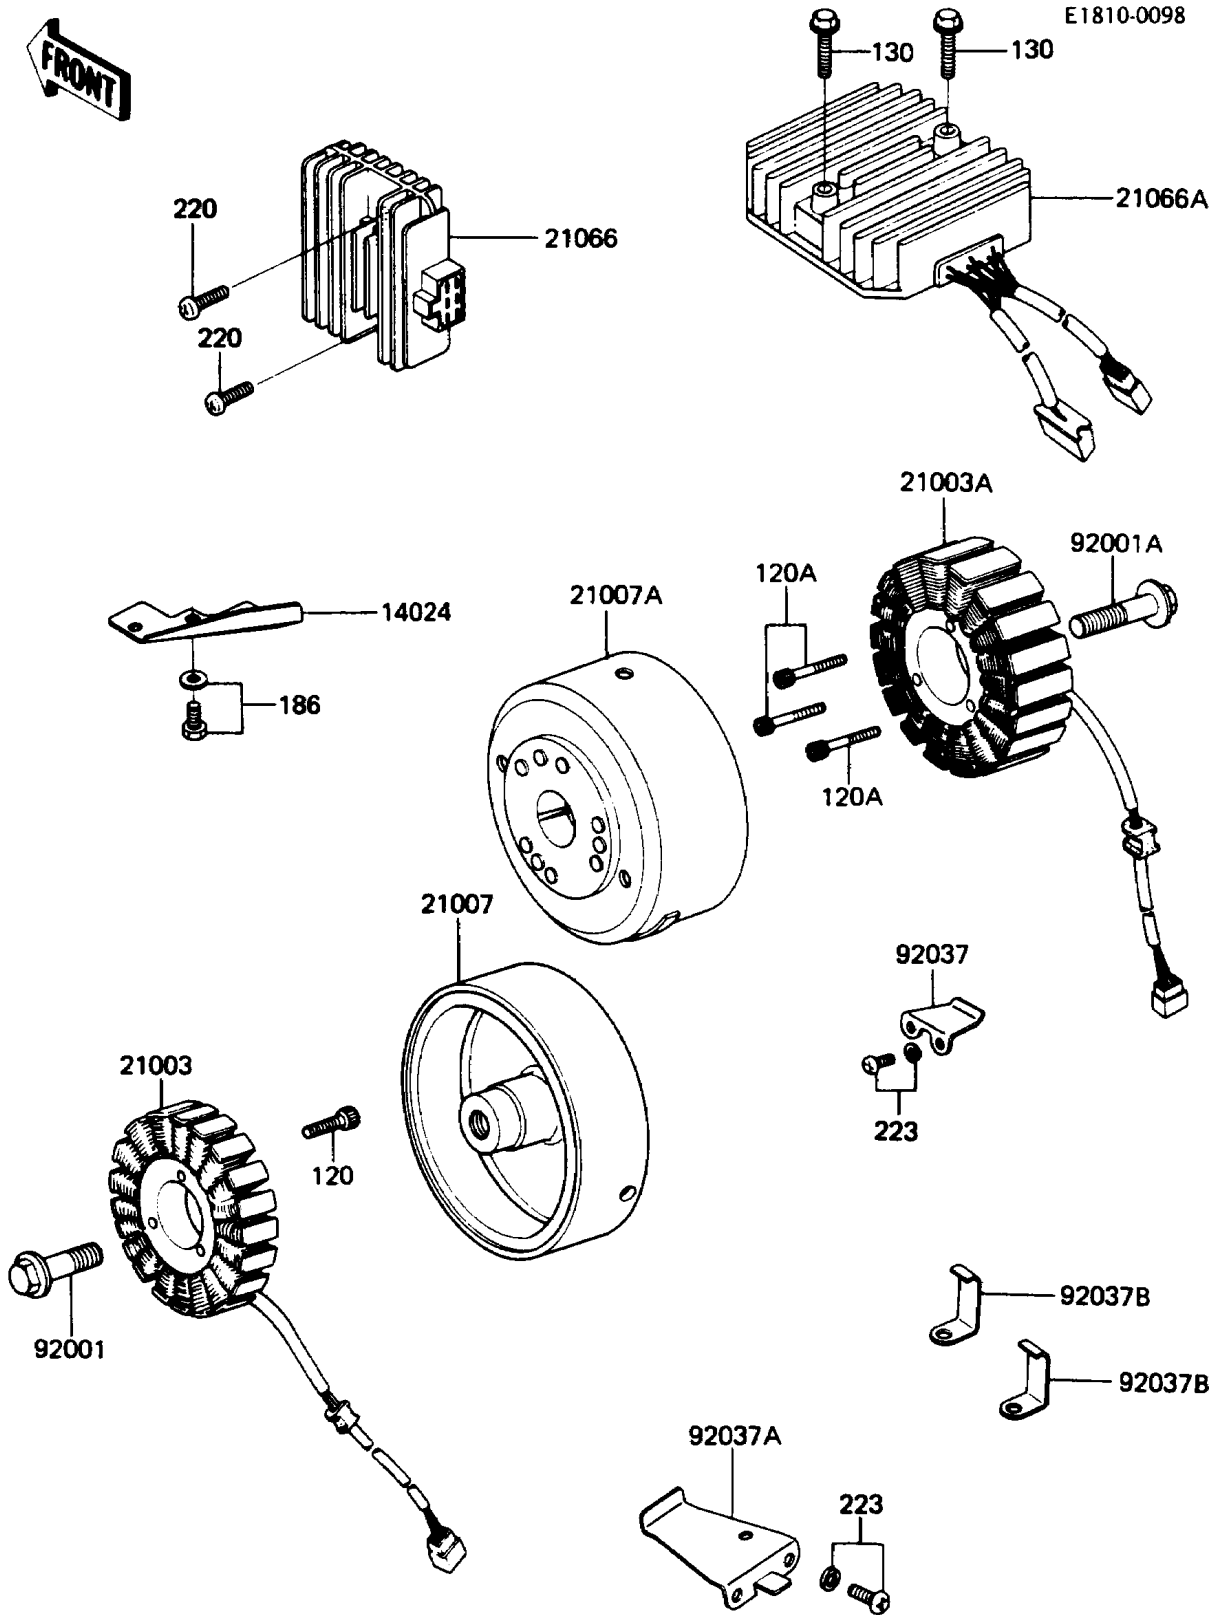

1987 Voyager® 1300 PARTS DIAGRAM

Generator

1987 Voyager® 1300 PARTS LIST

Generator

ITEM NAME	PART NUMBER	QUANTITY
COVER,GENERATOR LEAD (Ref # 14024)	14025-1391	1
STATOR,LH (Ref # 21003)	21003-1064	1
STATOR,RH (Ref # 21003A)	21003-1104	1
ROTOR,LH (Ref # 21007)	21007-1051	1
ROTOR,RH (Ref # 21007A)	21007-1073	1
REGULATOR-VOLTAGE (Ref # 21066)	21066-1038	1
REGULATOR-VOLTAGE (Ref # 21066A)	21066-1051	1
BOLT,FLANGED,12X40 (Ref # 92001)	92001-1012	1
BOLT,FLANGED,12X40 (Ref # 92001A)	92001-1146	1
CLAMP,GENERATOR LEAD (Ref # 92037)	92037-1287	1
CLAMP,LEAD WIRE (Ref # 92037A)	92037-1343	1
CLAMP,LEAD WIRE (Ref # 92037B)	92037-1345	1
BOLT-SOCKET,5X30 (Ref # 120)	120P0530	1
BOLT-SOCKET,6X35 (Ref # 120A)	120P0635	1
BOLT-FLANGED,5X35 (Ref # 130)	130B0535	1
BOLT-UPSET-WP (Ref # 186)	186D0610	1
SCREW-PAN-CROS,6X20,WHITE (Ref # 220)	220B0620	1
SCREW-PAN-WS-CROS (Ref # 223)	223B0510	1