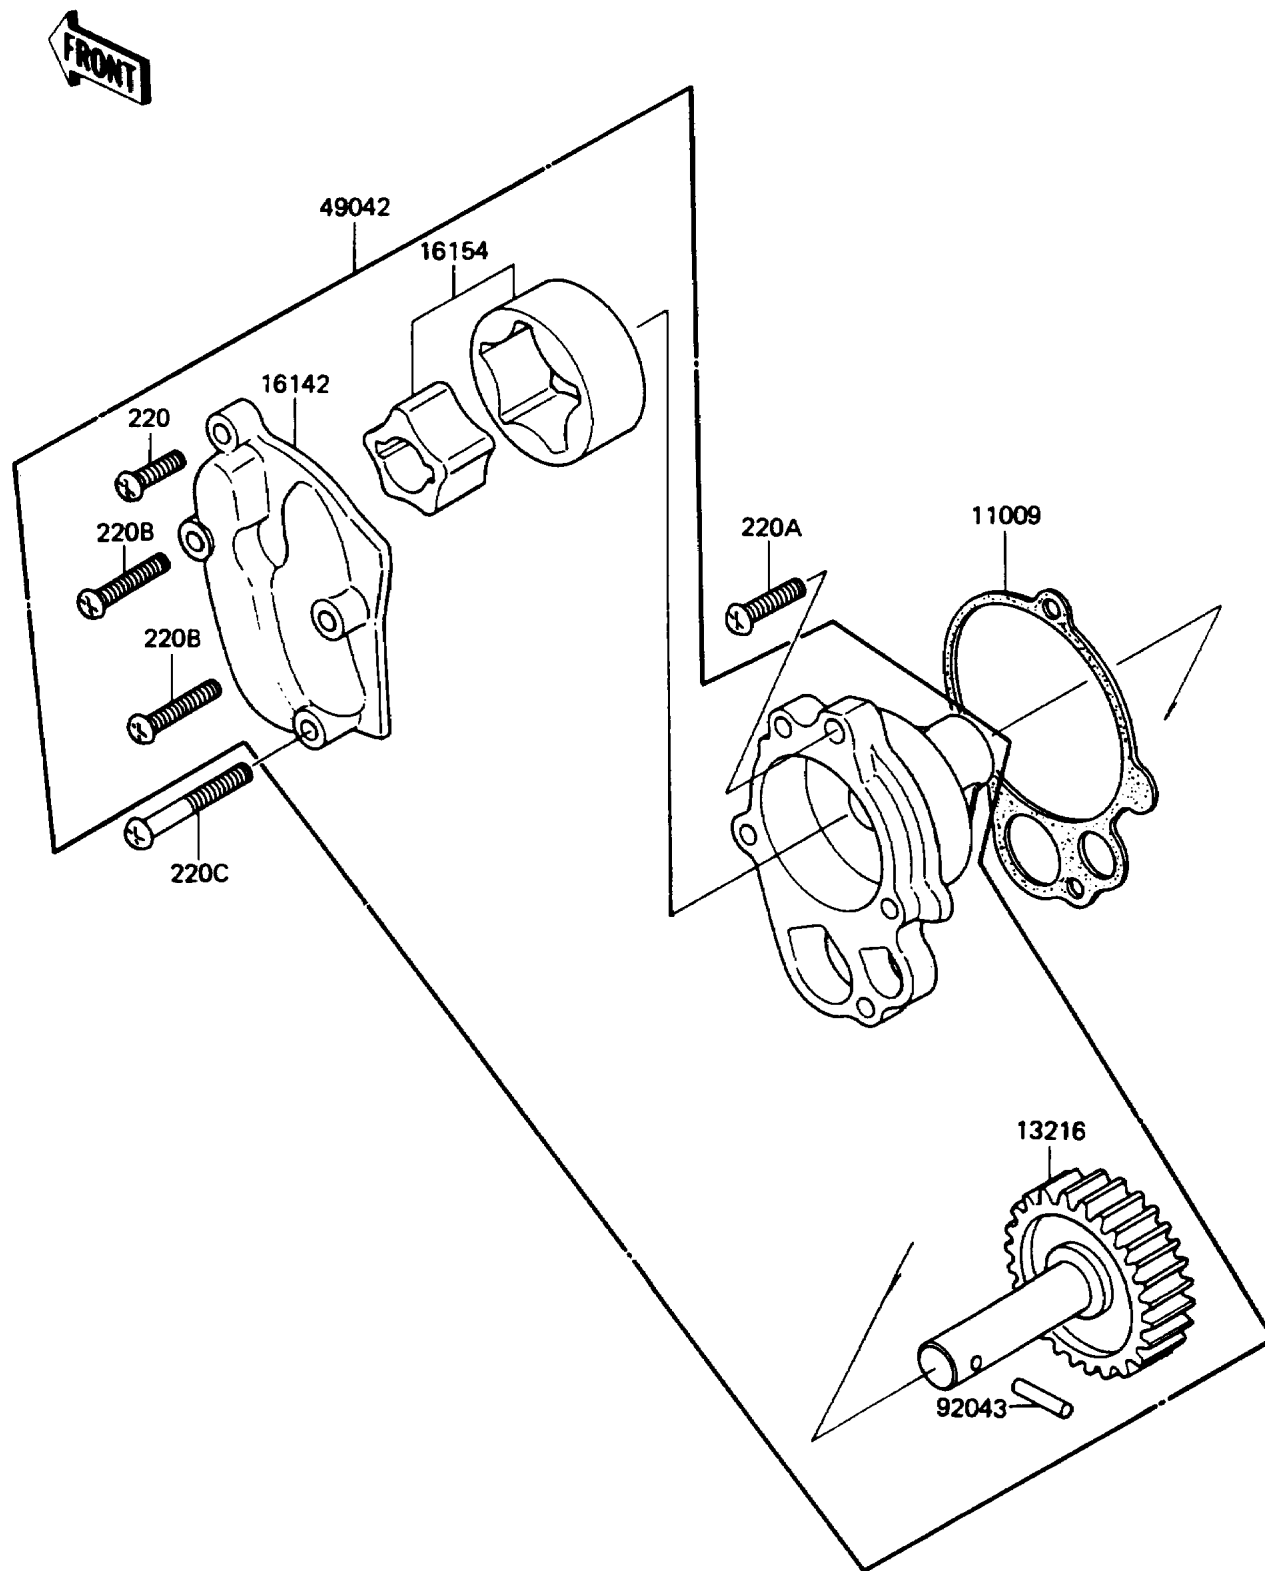

1987 Voyager® 1300 PARTS DIAGRAM

Oil Pump

E1710-0042

1987 Voyager® 1300 PARTS LIST

Oil Pump

ITEM NAME	PART NUMBER	QUANTITY
GASKET,OIL PUMP (Ref # 11009)	11009-1088	1
GEAR-COMP,OIL PUMP (Ref # 13216)	13216-1018	1
COVER-PUMP (Ref # 16142)	16142-1005	1
ROTOR-PUMP (Ref # 16154)	16154-1007	1
PUMP-OIL (Ref # 49042)	49042-1001	1
PIN,DOWEL,5X17.8 (Ref # 92043)	92043-1061	1
SCREW-PAN-CROS,6X18 (Ref # 220)	220B0618	1
SCREW-PAN-CROS,6X25 (Ref # 220A)	220B0625	1
SCREW-PAN-CROS,6X28 (Ref # 220B)	220B0628	1
SCREW-PAN-CROS,6X40 (Ref # 220C)	220B0640	1