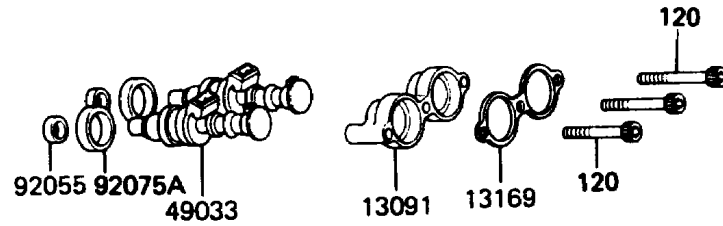

## 1987 Voyager® 1300 PARTS DIAGRAM

Fuel Injection

E1530-0007

## 1987 Voyager® 1300 PARTS LIST

Fuel Injection

ITEM NAME	PART NUMBER	QUANTITY
BRACKET-B,DFI PUMP RELAY (Ref # 11043)	11043-1318	1
HOLDER,INJECTION NOZZLE (Ref # 13091)	13091-1184	1
PLATE,INJECTION NOZZLE (Ref # 13169)	13169-1605	1
CONTROL UNIT-ELECTRONIC,FUEL (Ref # 21175)	21175-1008	1
SENSOR-TEMPERATURE (Ref # 21176)	21176-1002	1
SENSOR,AIR-TEMPERATURE (Ref # 21176A)	21176-1003	1
HARNESS,D.F.I (Ref # 26001)	26001-1567	1
RELAY-ASSY (Ref # 27002)	27002-1051	1
NOZZLE-INJECTION (Ref # 49033)	49033-1002	1
SCREW,TAPPING,3X12 (Ref # 92009)	92009-1028	1
RING-O,FUEL INJECT (Ref # 92055)	92055-1082	1
DAMPER,ELECTRONIC CONTROL UNIT (Ref # 92075)	92075-1312	1
DAMPER,FUEL INJECT (Ref # 92075A)	92075-1617	1
BOLT-SOCKET (Ref # 120)	120S0540	1