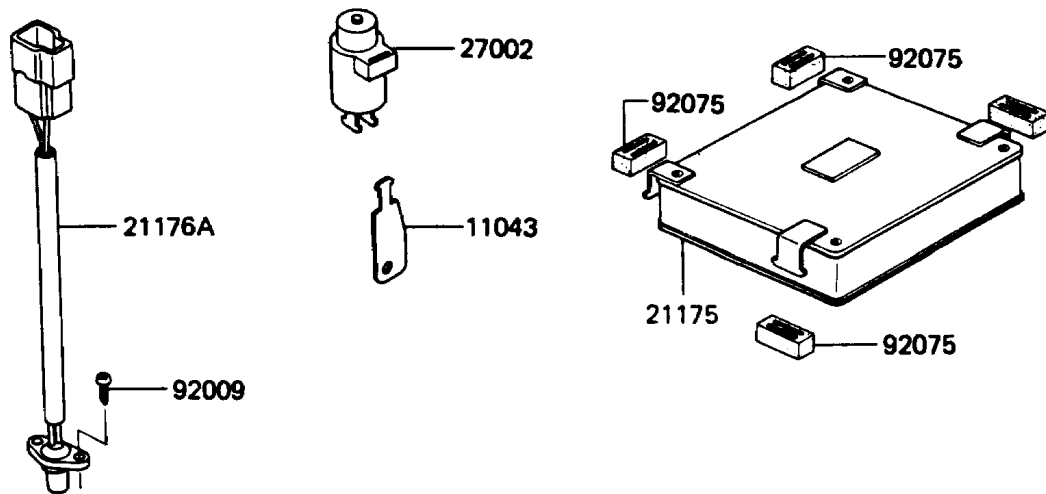

## 1987 Voyager® 1300 PARTS DIAGRAM

Fuel Injection

E1530-0007

## 1987 Voyager® 1300 PARTS LIST

Fuel Injection

ITEM NAME	PART NUMBER	QUANTITY
BRACKET-B,DFI PUMP RELAY (Ref # 11043)	11043-1318	1
HOLDER,INJECTION NOZZLE (Ref # 13091)	13091-1184	1
PLATE,INJECTION NOZZLE (Ref # 13169)	13169-1605	1
CONTROL UNIT-ELECTRONIC,FUEL (Ref # 21175)	21175-1008	1
SENSOR-TEMPERATURE (Ref # 21176)	21176-1002	1
SENSOR,AIR-TEMPERATURE (Ref # 21176A)	21176-1003	1
HARNESS,D.F.I (Ref # 26001)	26001-1567	1
RELAY-ASSY (Ref # 27002)	27002-1051	1
NOZZLE-INJECTION (Ref # 49033)	49033-1002	1
SCREW,TAPPING,3X12 (Ref # 92009)	92009-1028	1
RING-O,FUEL INJECT (Ref # 92055)	92055-1082	1
DAMPER,ELECTRONIC CONTROL UNIT (Ref # 92075)	92075-1312	1
DAMPER,FUEL INJECT (Ref # 92075A)	92075-1617	1
BOLT-SOCKET (Ref # 120)	120S0540	1