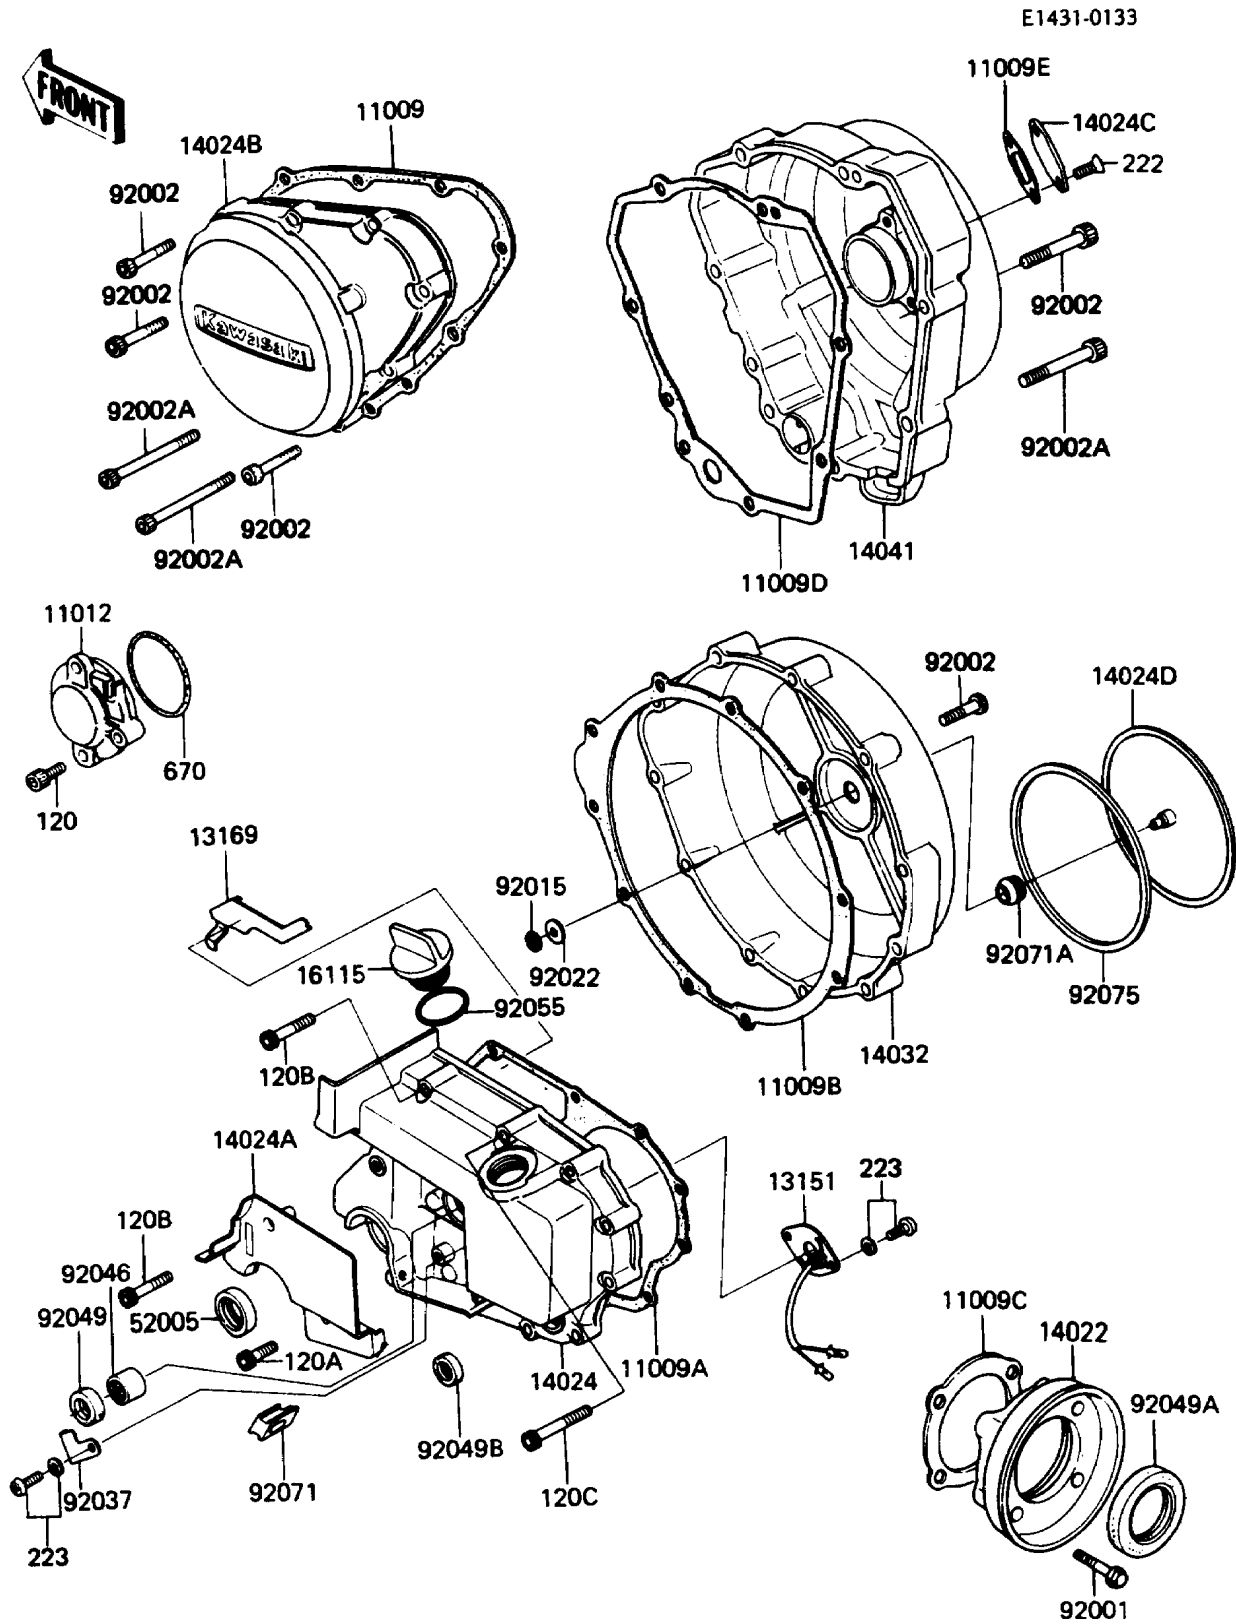

1987 Voyager® 1300 PARTS DIAGRAM

Engine Cover(s)

1987 Voyager® 1300 PARTS LIST

Engine Cover(s)

ITEM NAME	PART NUMBER	QUANTITY
GASKET,ENGINE COVER,LH (Ref # 11009)	11009-1090	1
GASKET,MISSION COVER (Ref # 11009A)	11009-1091	1
GASKET,CLUTCH COVER (Ref # 11009B)	11009-1092	1
GASKET,BEARING CAP (Ref # 11009C)	11009-1159	1
GASKET,GENERATOR COVER (Ref # 11009D)	11009-1269	1
GASKET,OIL INSPECTION COVER (Ref # 11009E)	11009-1270	1
CAP,TIMING SPROCKET (Ref # 11012)	11012-1060	1
SWITCH-COMP,NEUTRAL (Ref # 13151)	13151-1013	1
PLATE,BAFFLE,BREATHER (Ref # 13169)	13169-1131	1
CAP-BEARING,OUTLET SHAFT (Ref # 14022)	14022-1005	1
COVER,TRANSMISSION,SILVER #10 (Ref # 14024)	14025-1617	1
COVER,RELEASE (Ref # 14024A)	14025-1618	1
COVER,LH,GENERATOR (Ref # 14024B)	14025-1703	1
COVER,OIL INSPECTION (Ref # 14024C)	14025-1704	1
COVER,CLUTCH COVER (Ref # 14024D)	14025-1814	1
COVER-CLUTCH (Ref # 14032)	14032-1111	1
COVER-COMP,GENERATOR (Ref # 14041)	14041-1024	1
CAP-OIL FILLER (Ref # 16115)	16115-1009	1
GAUGE,OIL LEVEL (Ref # 52005)	52005-1017	1
BOLT,FLANGED,6X28 (Ref # 92001)	92003-202	1
BOLT,6X35 (Ref # 92002)	92002-1282	1
BOLT,6X50 (Ref # 92002A)	92002-1283	1
NUT,LOCK,5MM (Ref # 92015)	92018-004	1
WASHER,5.5X20X1.2 (Ref # 92022)	92022-104	1
CLAMP,CABLE (Ref # 92037)	92037-1152	1
BEARING-NEEDLE,7E-HK1412 (Ref # 92046)	92046-037	1
SEAL-OIL,TC14244.8 (Ref # 92049)	92049-1037	1
SEAL-OIL,TC35527 (Ref # 92049A)	92049-1038	1
SEAL-OIL,TB13225.5 (Ref # 92049B)	92051-005	1

1987 Voyager® 1300 PARTS LIST

Engine Cover(s)

ITEM NAME	PART NUMBER	QUANTITY
RING-O,31.5X2.6 (Ref # 92055)	92055-049	1
GROMMET (Ref # 92071)	92071-1051	1
GROMMET,CLUTCH COVER (Ref # 92071A)	92071-1108	1
DAMPER,CLUTCH COVER (Ref # 92075)	92075-1594	1
BOLT-SOCKET (Ref # 120)	120Z0614	1
BOLT-SOCKET (Ref # 120A)	120Z0616	1
BOLT-SOCKET (Ref # 120B)	120Z0635	1
BOLT-SOCKET (Ref # 120C)	120Z0645	1
SCREW-CSK-RD-CROS (Ref # 222)	222E0510	1
SCREW-PAN-WS-CROS (Ref # 223)	223B0612	1
O RING,45MM (Ref # 670)	670B3045	1