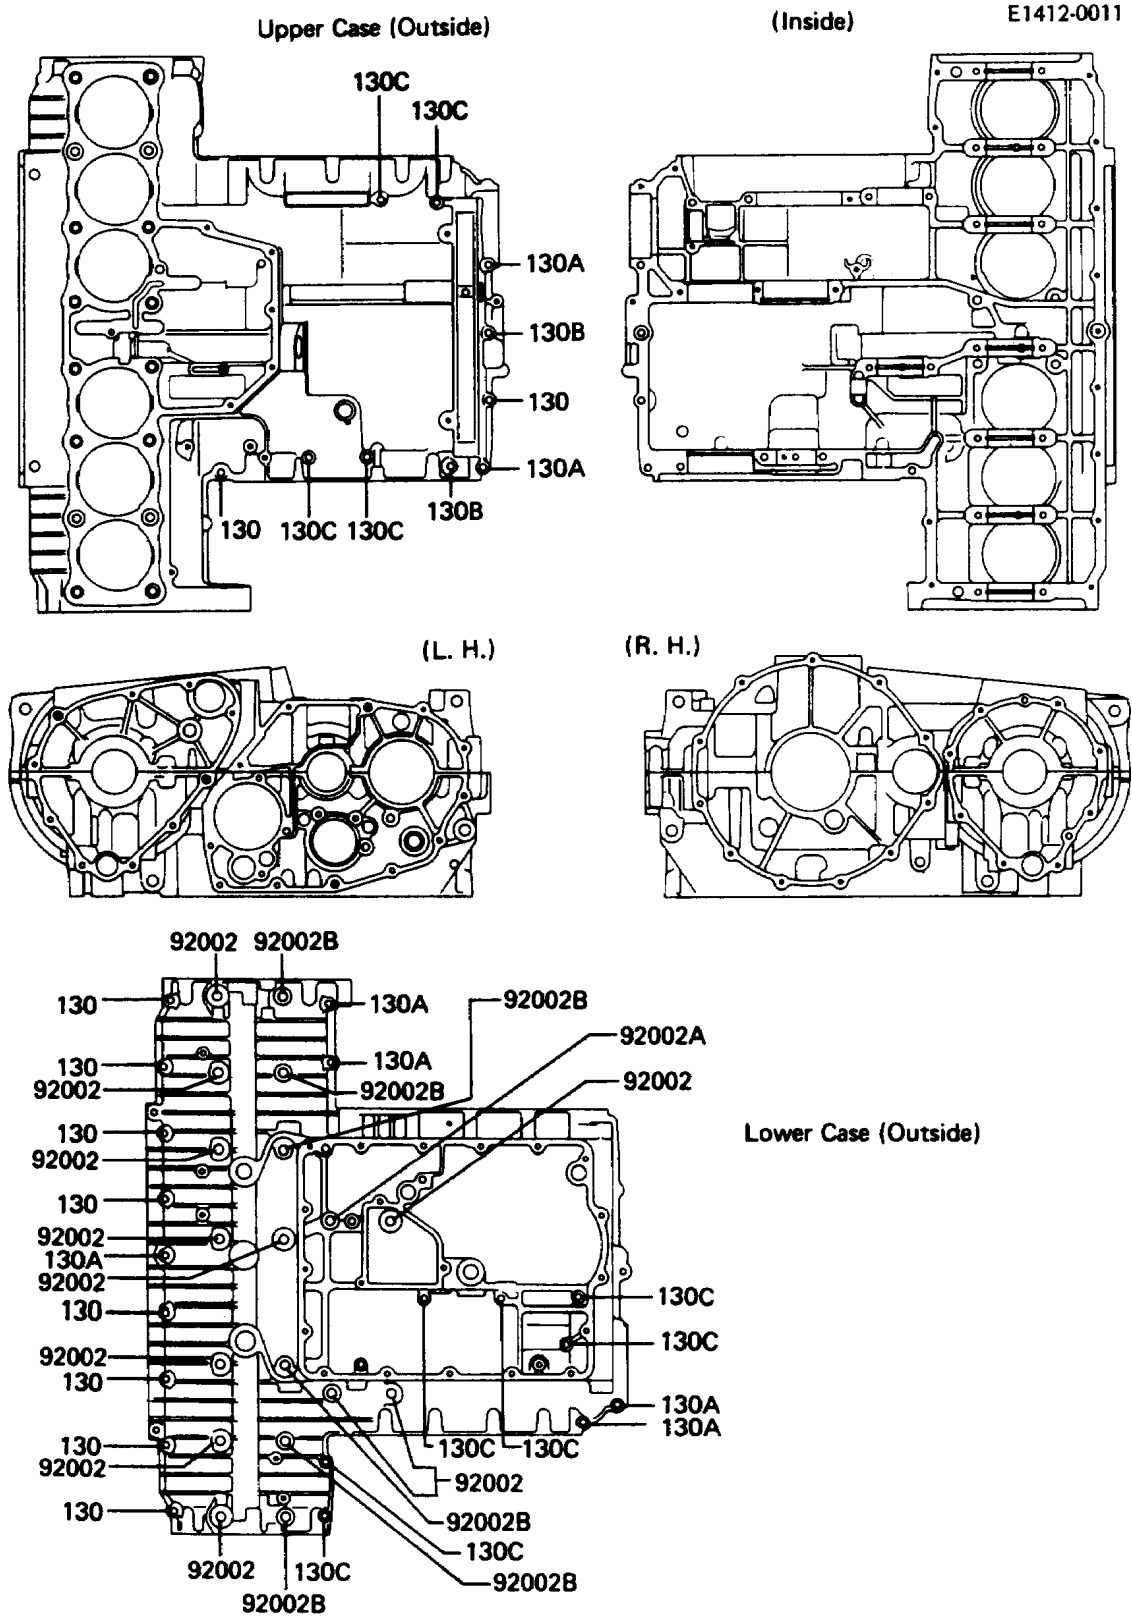

1987 Voyager® 1300 PARTS DIAGRAM

Crankcase Bolt Pattern

1987 Voyager® 1300 PARTS LIST

Crankcase Bolt Pattern

ITEM NAME	PART NUMBER	QUANTITY
BOLT,8X95 (Ref # 92002)	92002-1077	1
BOLT,8X130 (Ref # 92002A)	92002-1272	1
BOLT,8X105 (Ref # 92002B)	92002-1274	1
BOLT-FLANGED (Ref # 130)	130Y0640	1
BOLT-FLANGED (Ref # 130A)	130Y0650	1
BOLT-FLANGED (Ref # 130B)	130Y0665	1
BOLT-FLANGED (Ref # 130C)	130Y0685	1